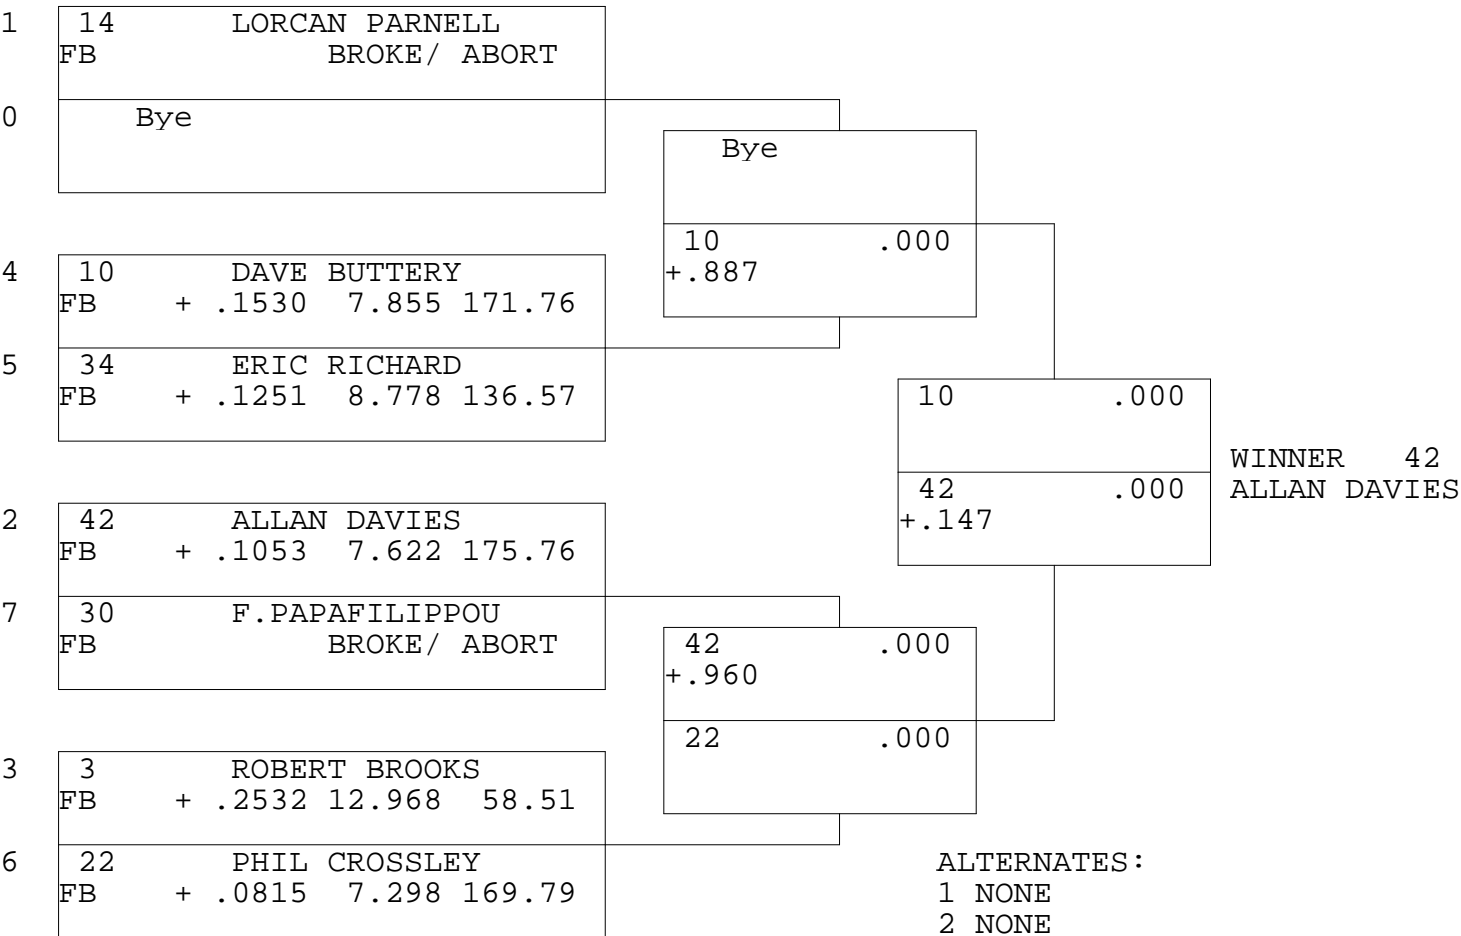

FUNNY BIKE

TSI RACENET SYSTEM
PROGRESSIVE LADDER FOR 7 CARS

2016-10-16
5:01:18 PM

OFFICIAL