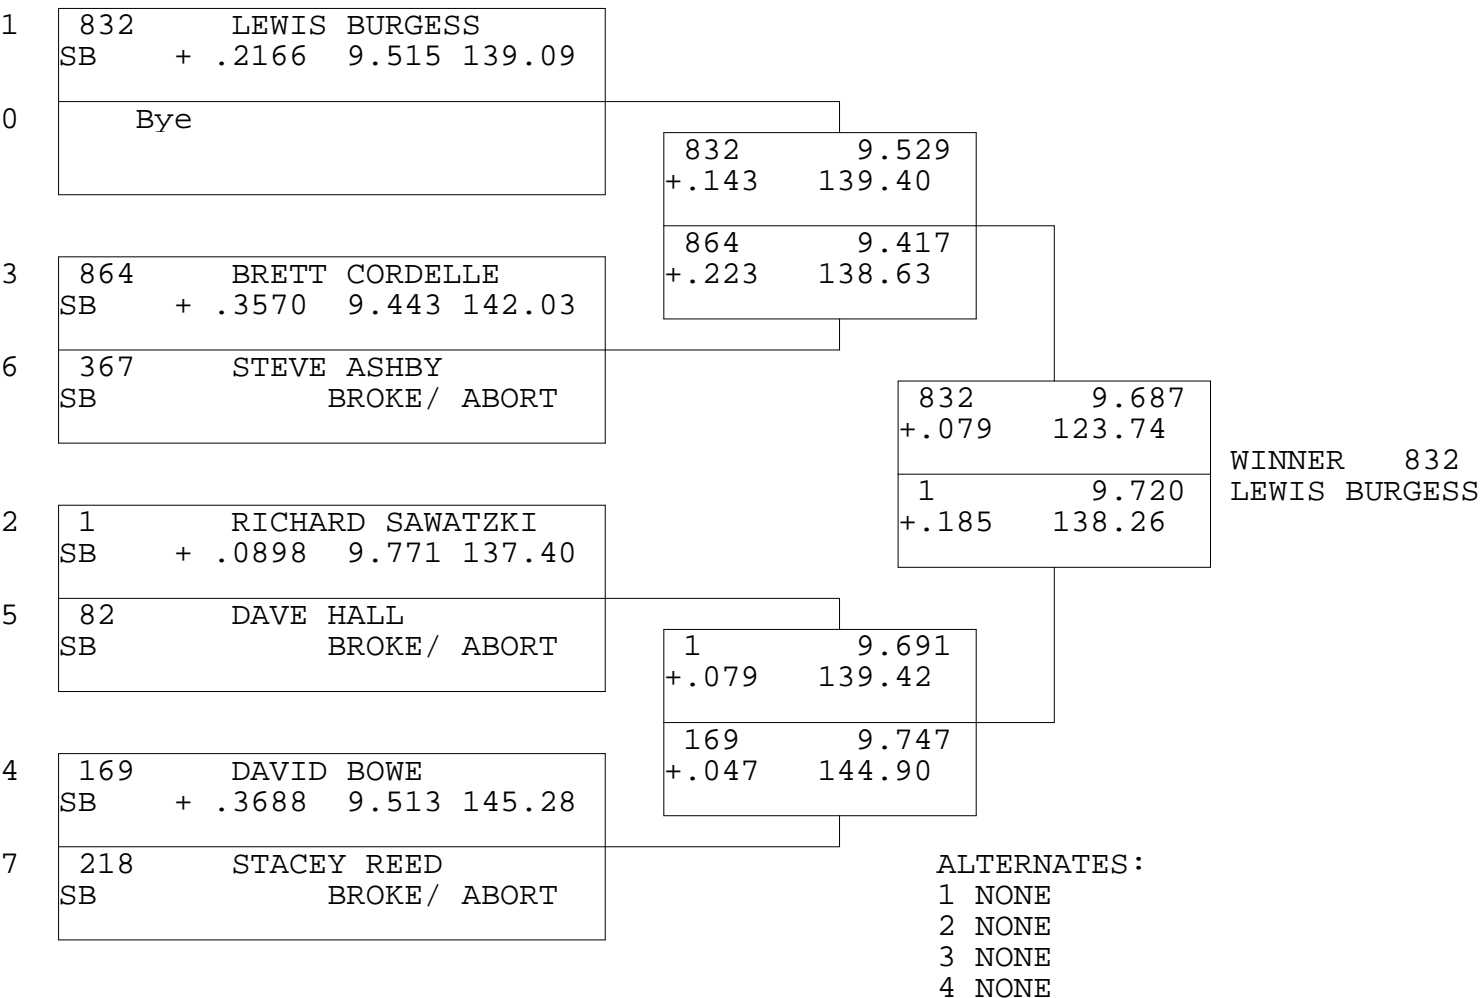

9.50 BIKE

TSI RACENET SYSTEM
PROGRESSIVE LADDER FOR 7 CARS

2016-10-16
5:05:51 PM

OFFICIAL