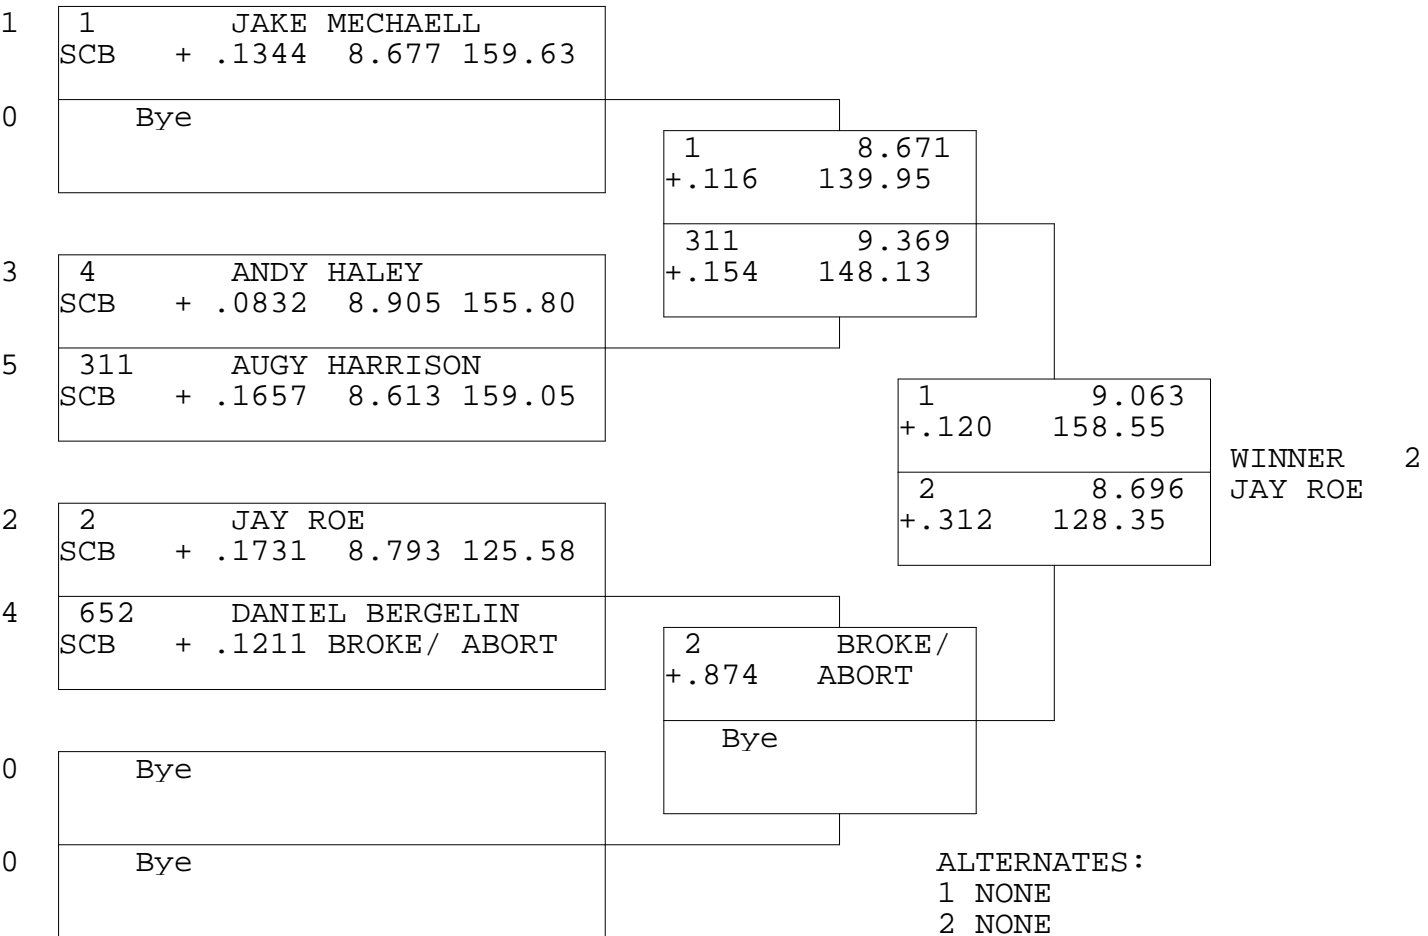

8.50 BIKE

TSI RACENET SYSTEM
PROGRESSIVE LADDER FOR 5 CARS

2016-10-16
5:17:21 PM

OFFICIAL