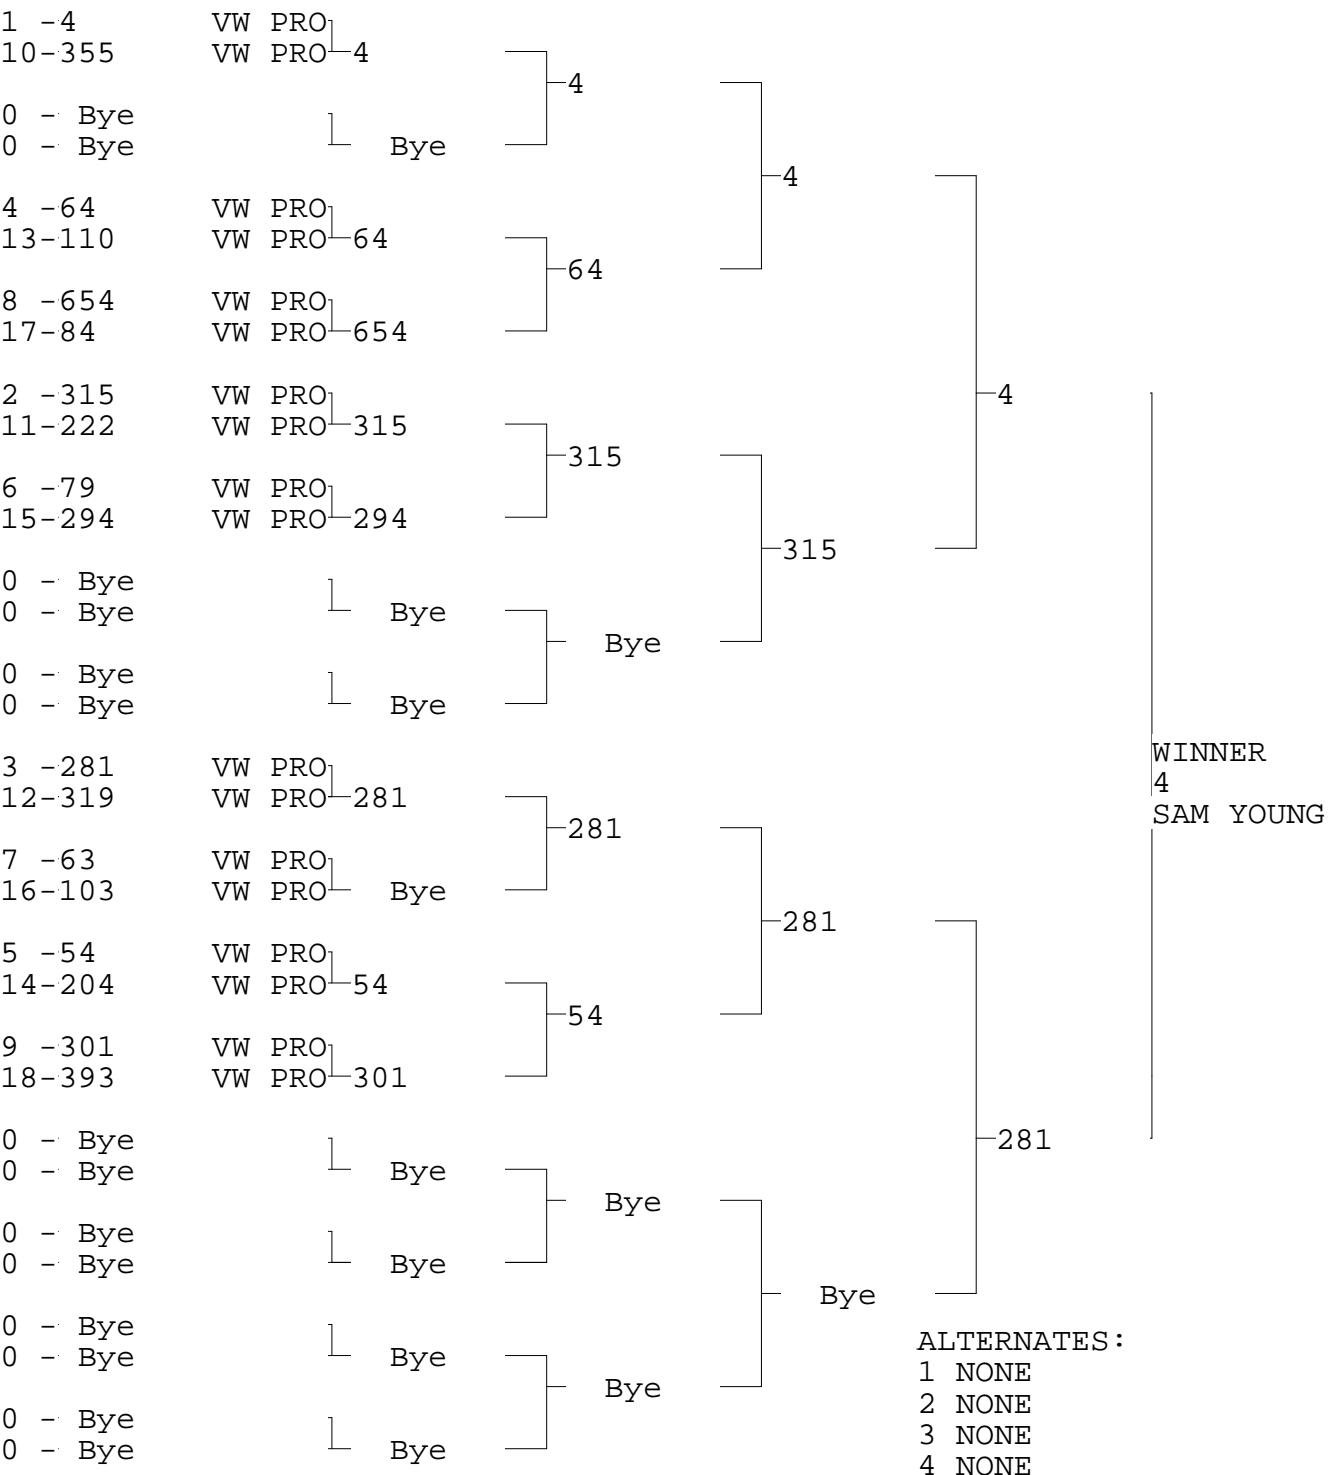

VW PRO

TSI RACENET SYSTEM
PROGRESSIVE LADDER FOR 18 CARS

2016-07-24
4:55:43 PM

OFFICIAL