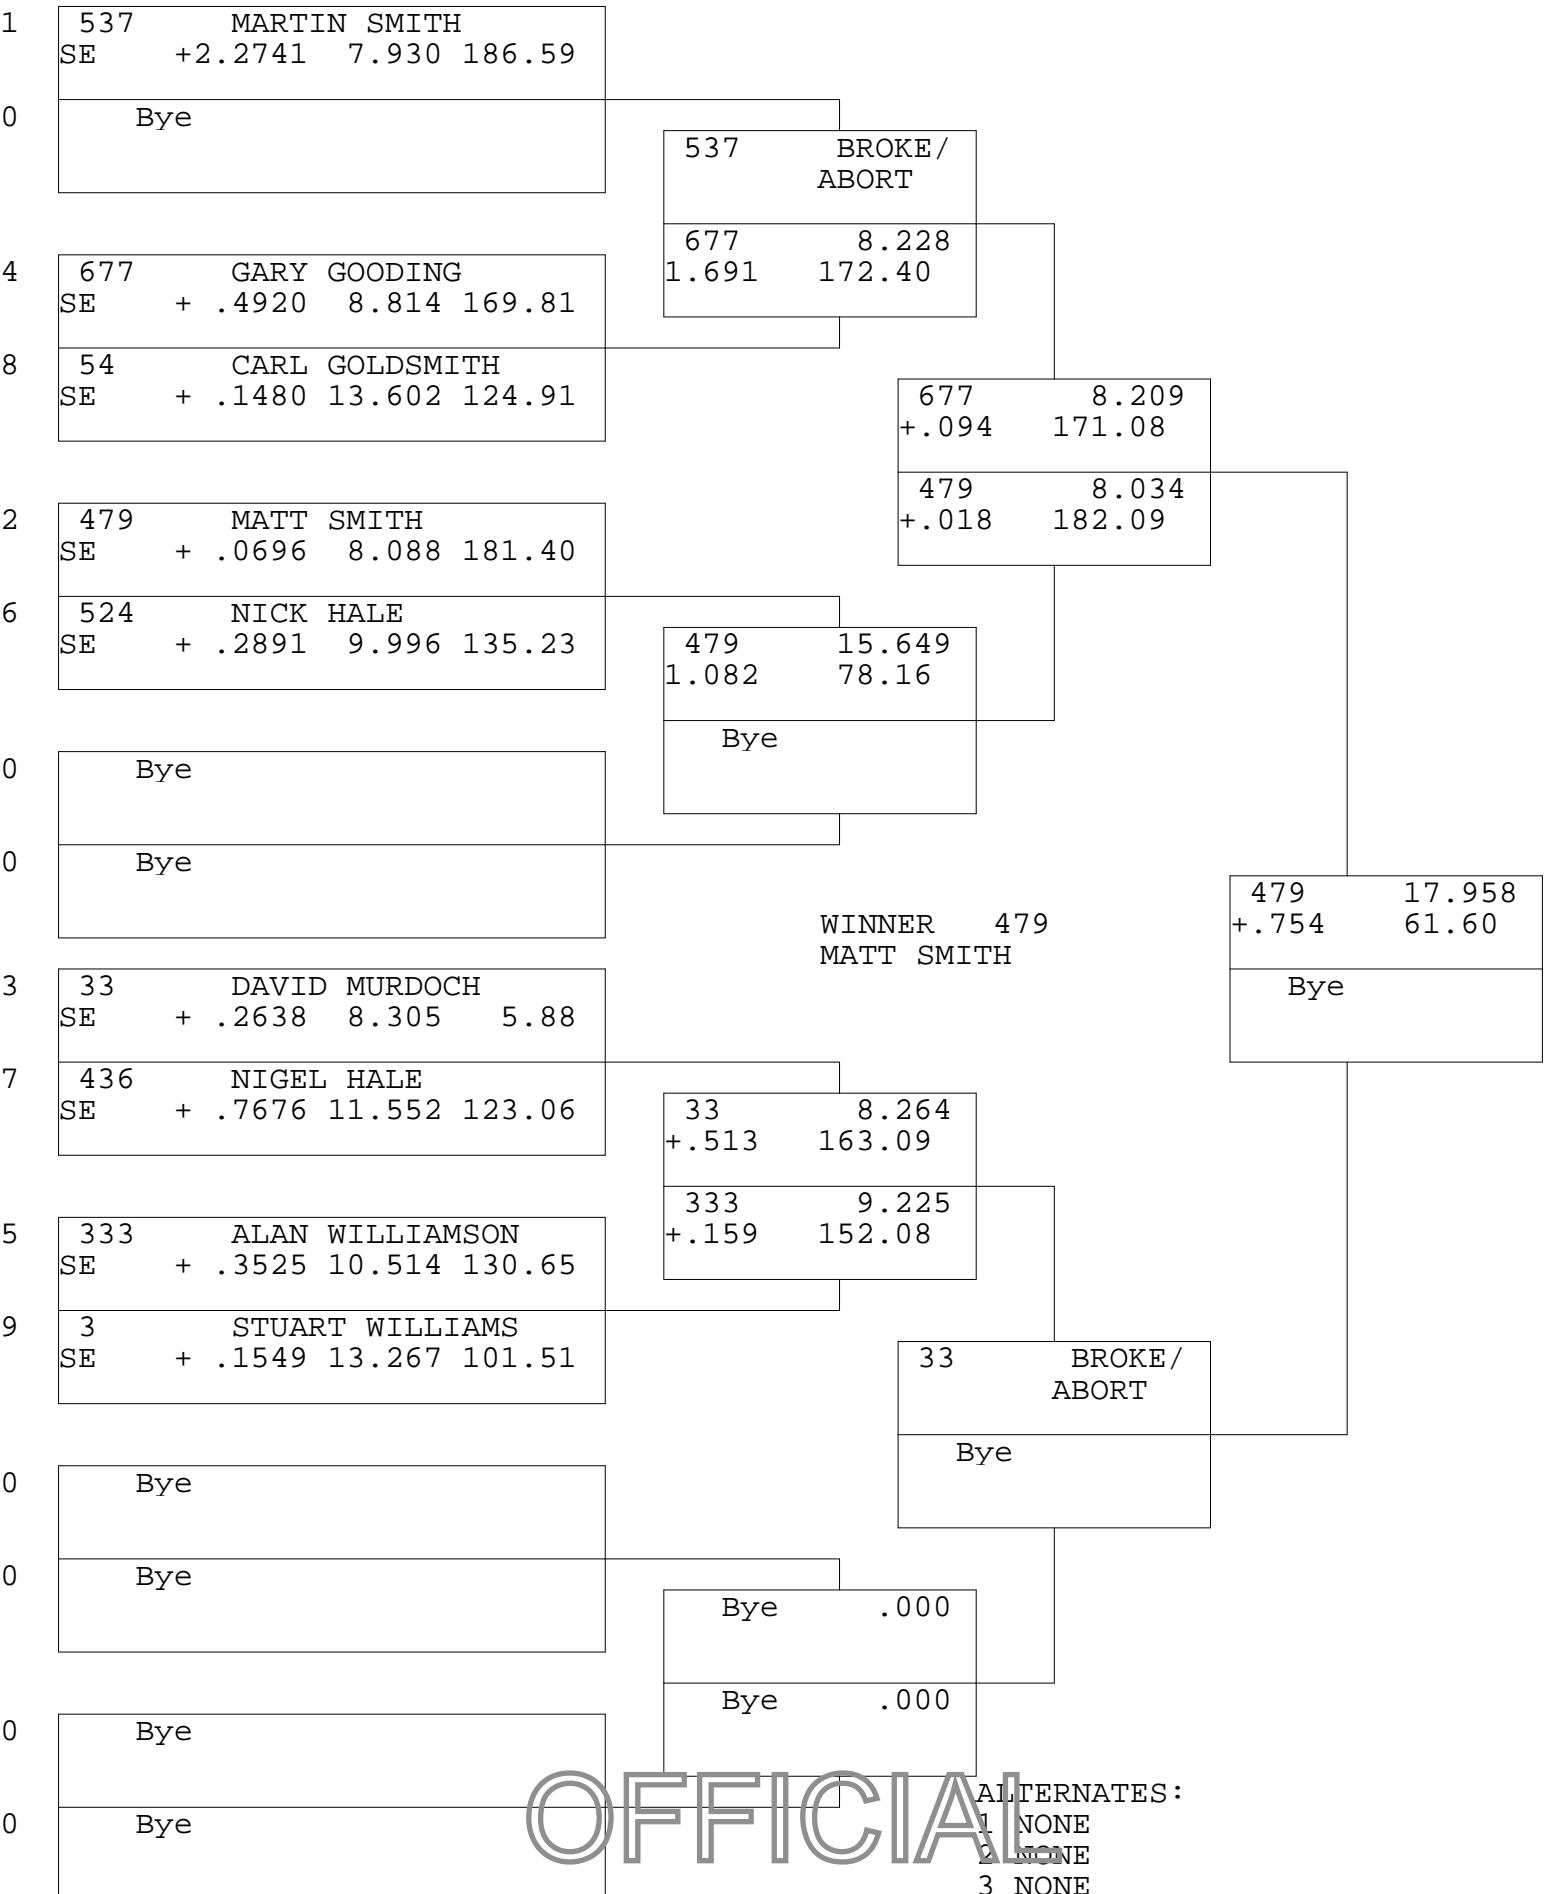

STREET ELIMINATOR

TSI RACENET SYSTEM
 PROGRESSIVE LADDER FOR 9 CARS

2016-07-24
 5:04:07 PM

OFFICIAL ALTERNATES:
 1 NONE
 2 NONE
 3 NONE
 4 NONE