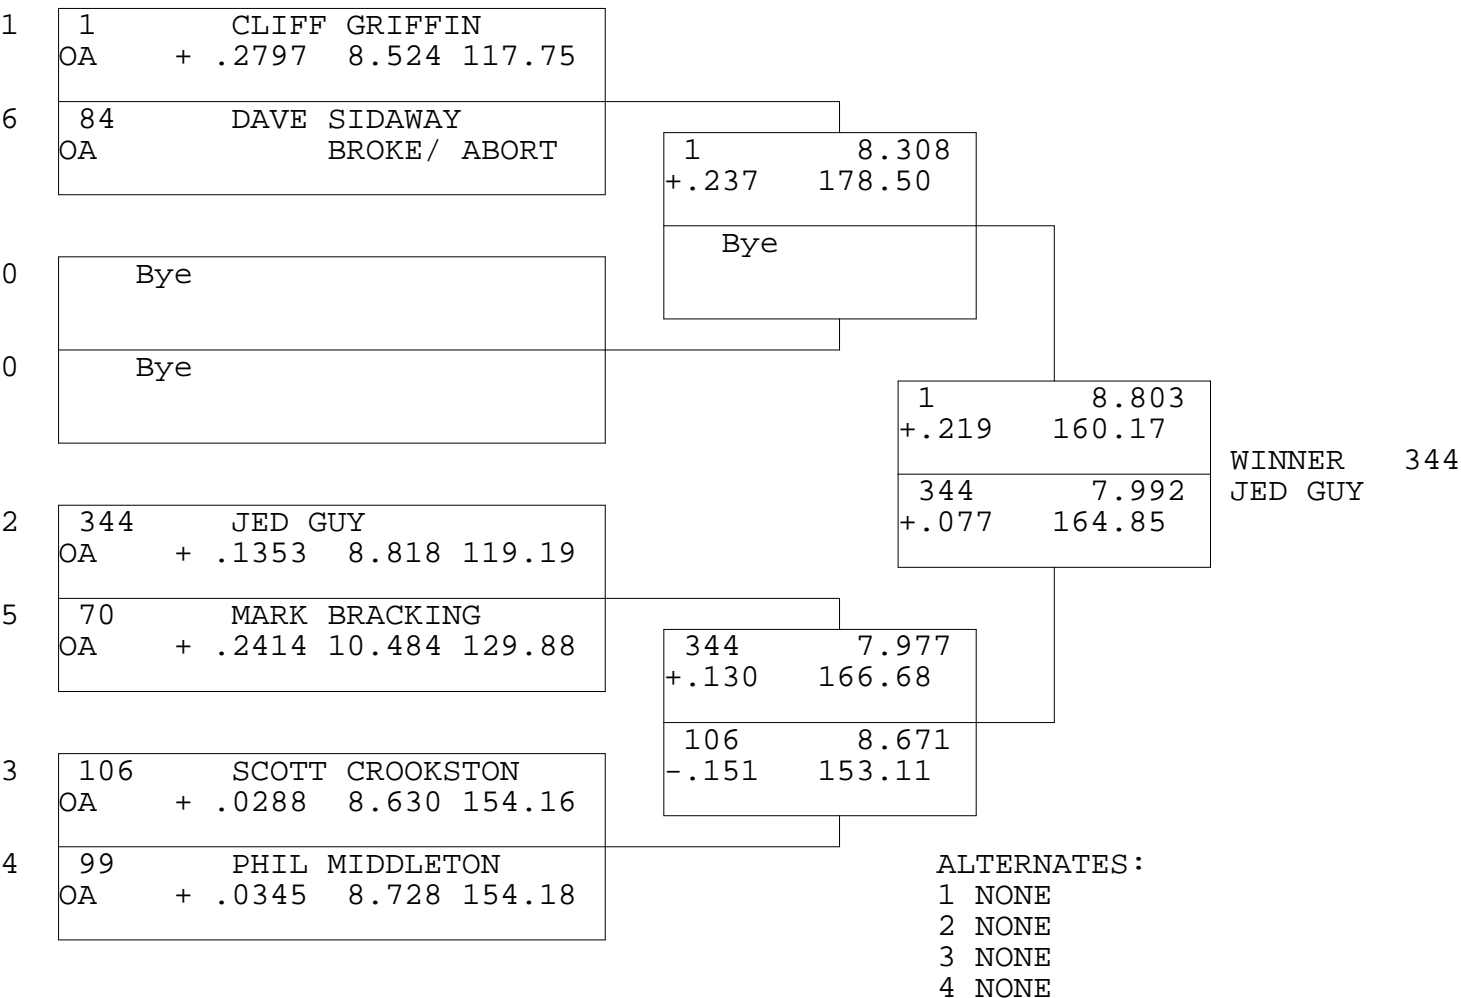

OUTLAW ANGLIA

TSI RACENET SYSTEM
 PROGRESSIVE LADDER FOR 6 CARS

2016-07-24
 4:55:02 PM

OFFICIAL