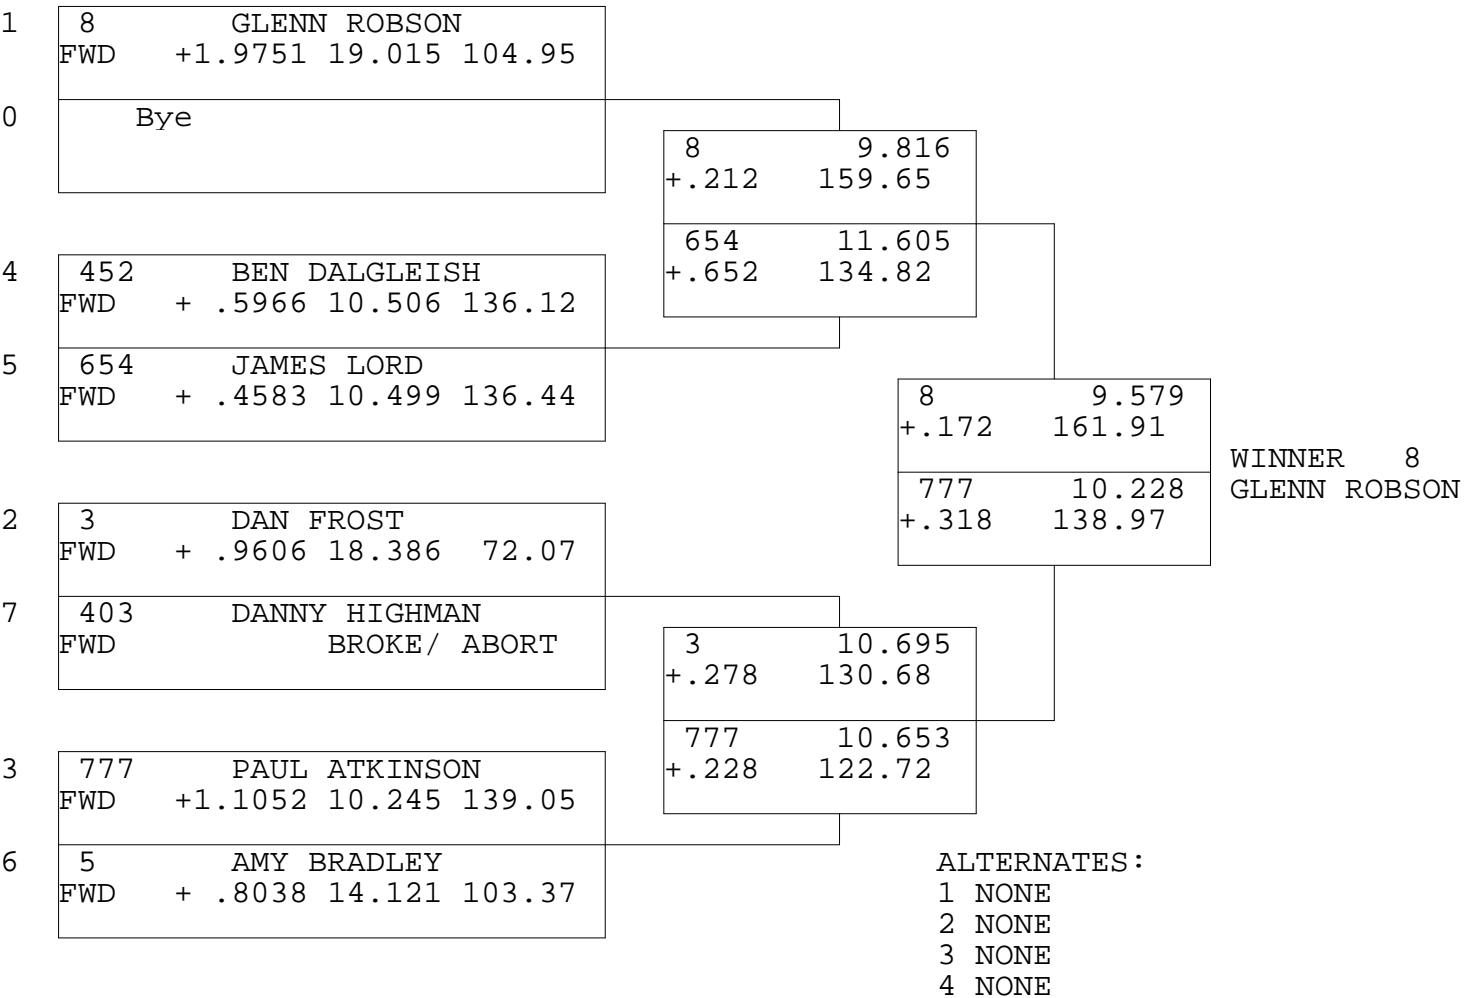

FRONT WHEEL DRIVE

TSI RACENET SYSTEM
 PROGRESSIVE LADDER FOR 7 CARS

02/08/2015
 16:00:12

OFFICIAL