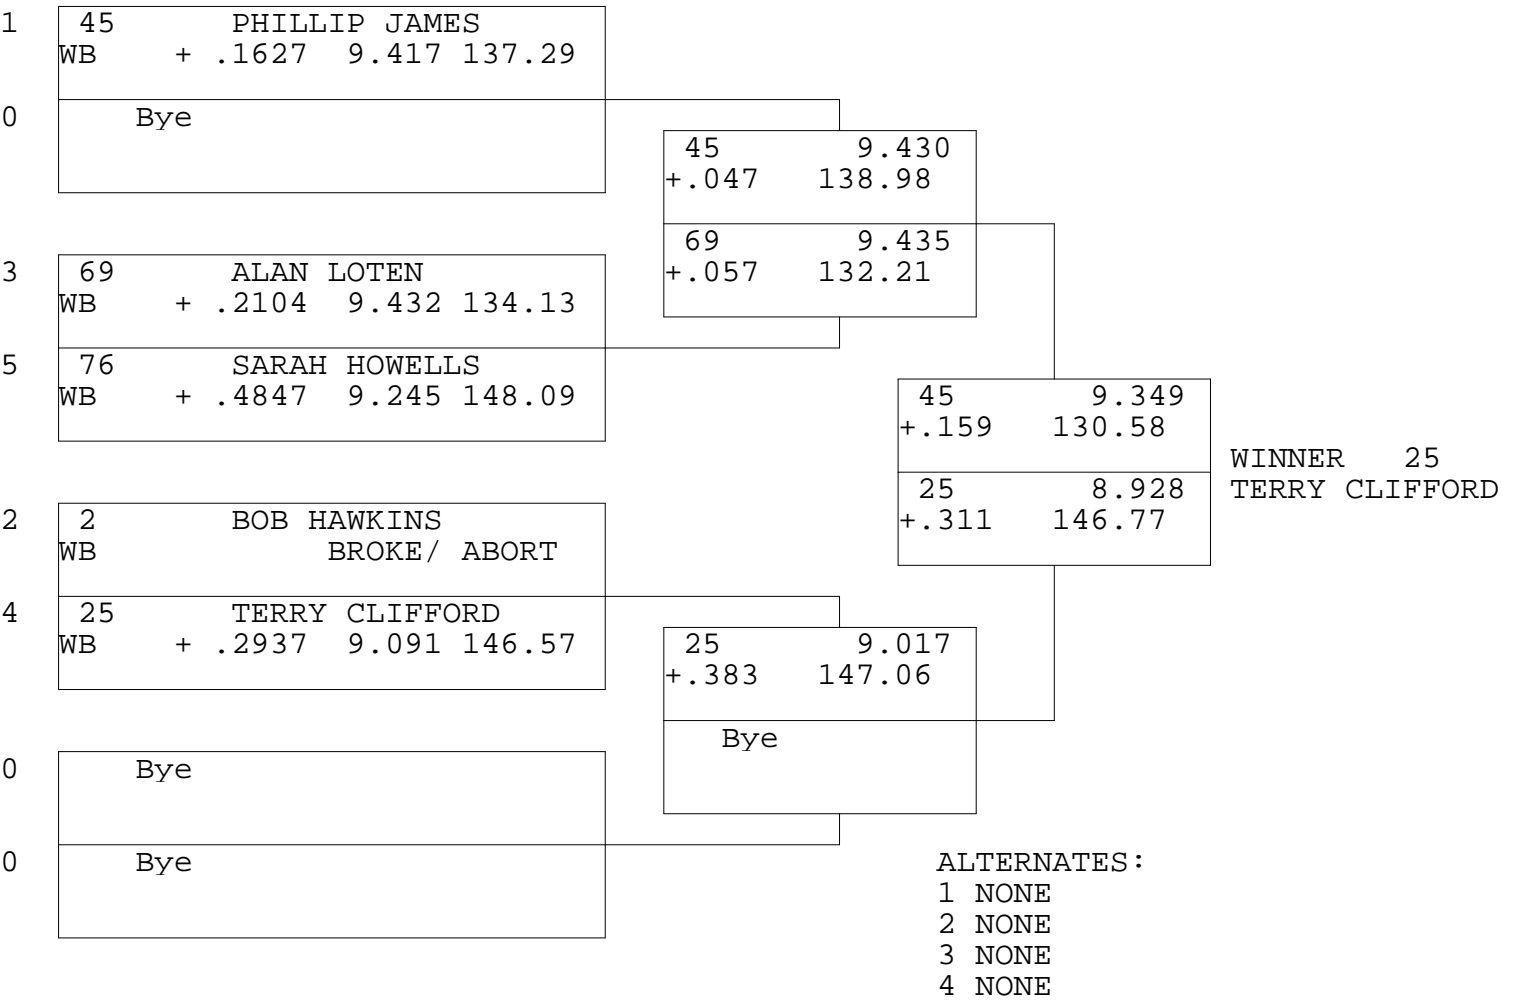

WILD BUNCH

TSI RACENET SYSTEM
PROGRESSIVE LADDER FOR 5 CARS

28/06/2015
19:35:37

OFFICIAL