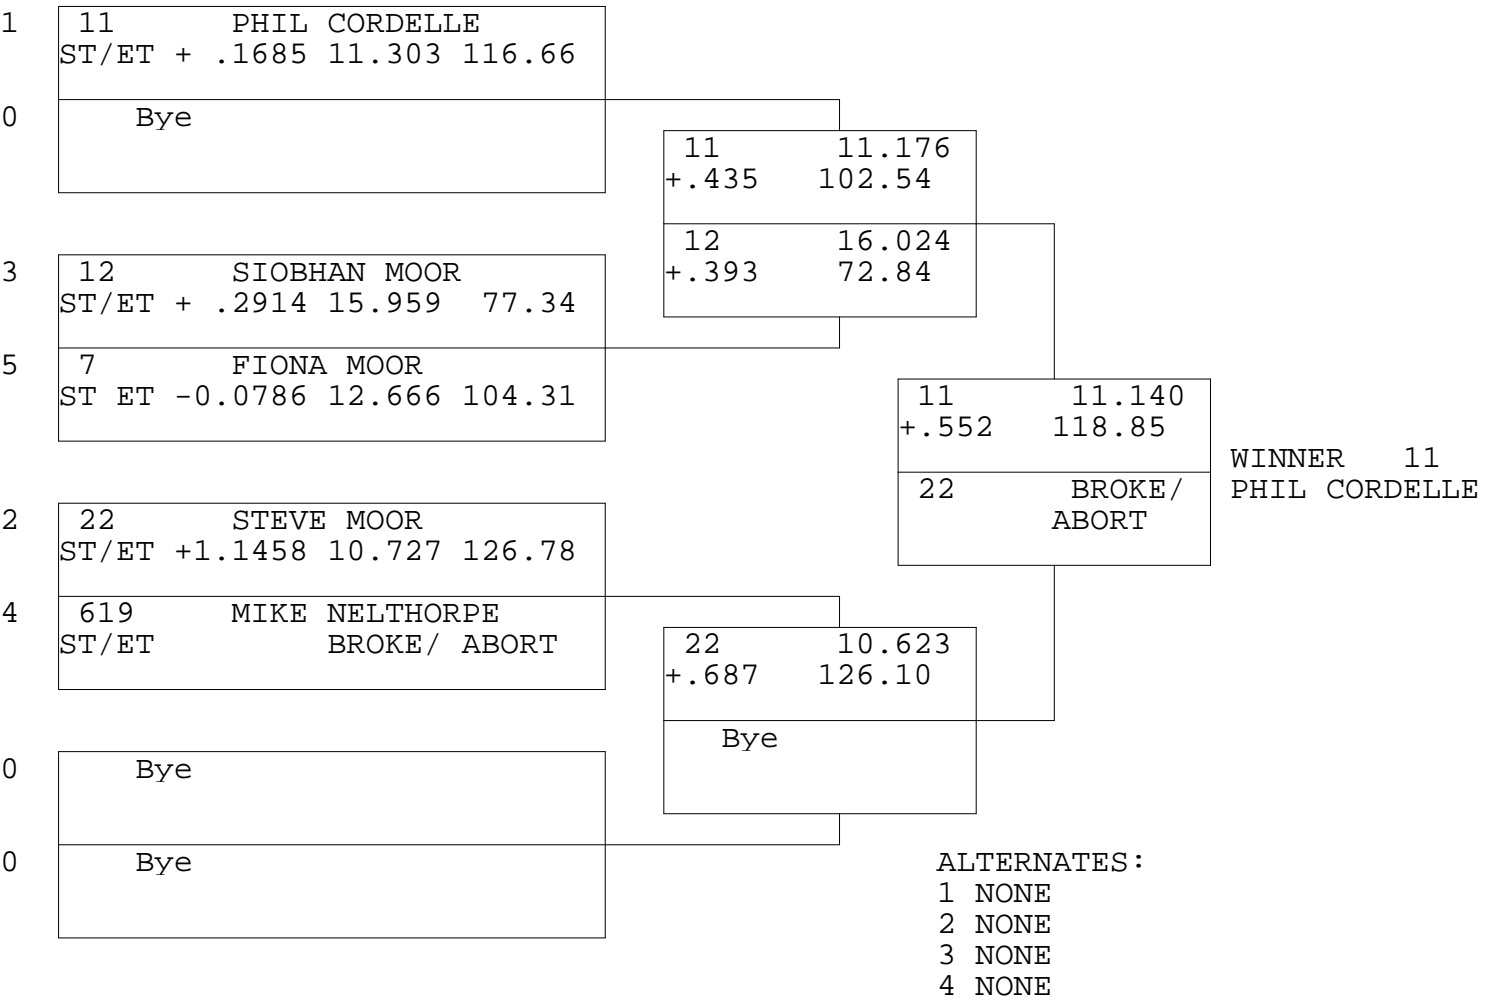

SUPERTWIN ET

TSI RACENET SYSTEM  
 PROGRESSIVE LADDER FOR 5 CARS

28/06/2015  
 19:23:46

OFFICIAL