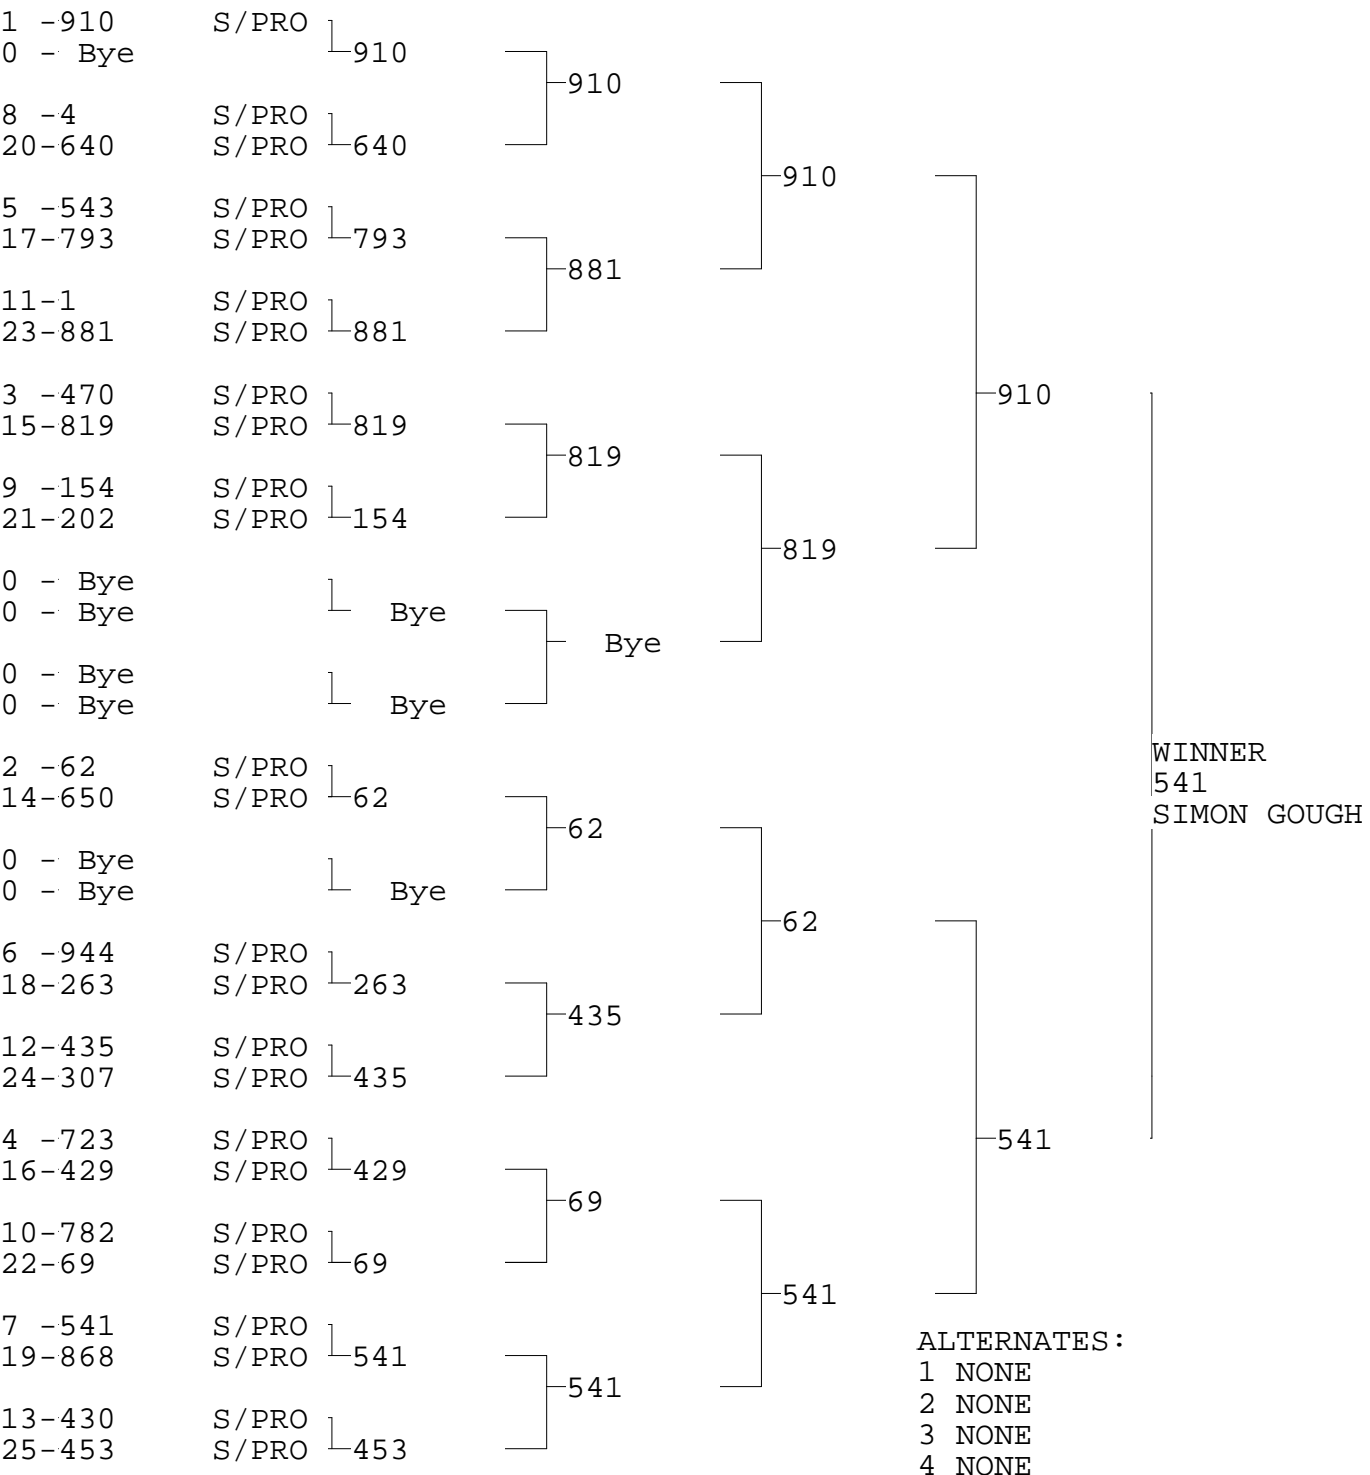

SUPER PRO ET

TSI RACENET SYSTEM
PROGRESSIVE LADDER FOR 25 CARS

28/06/2015
19:44:03

OFFICIAL