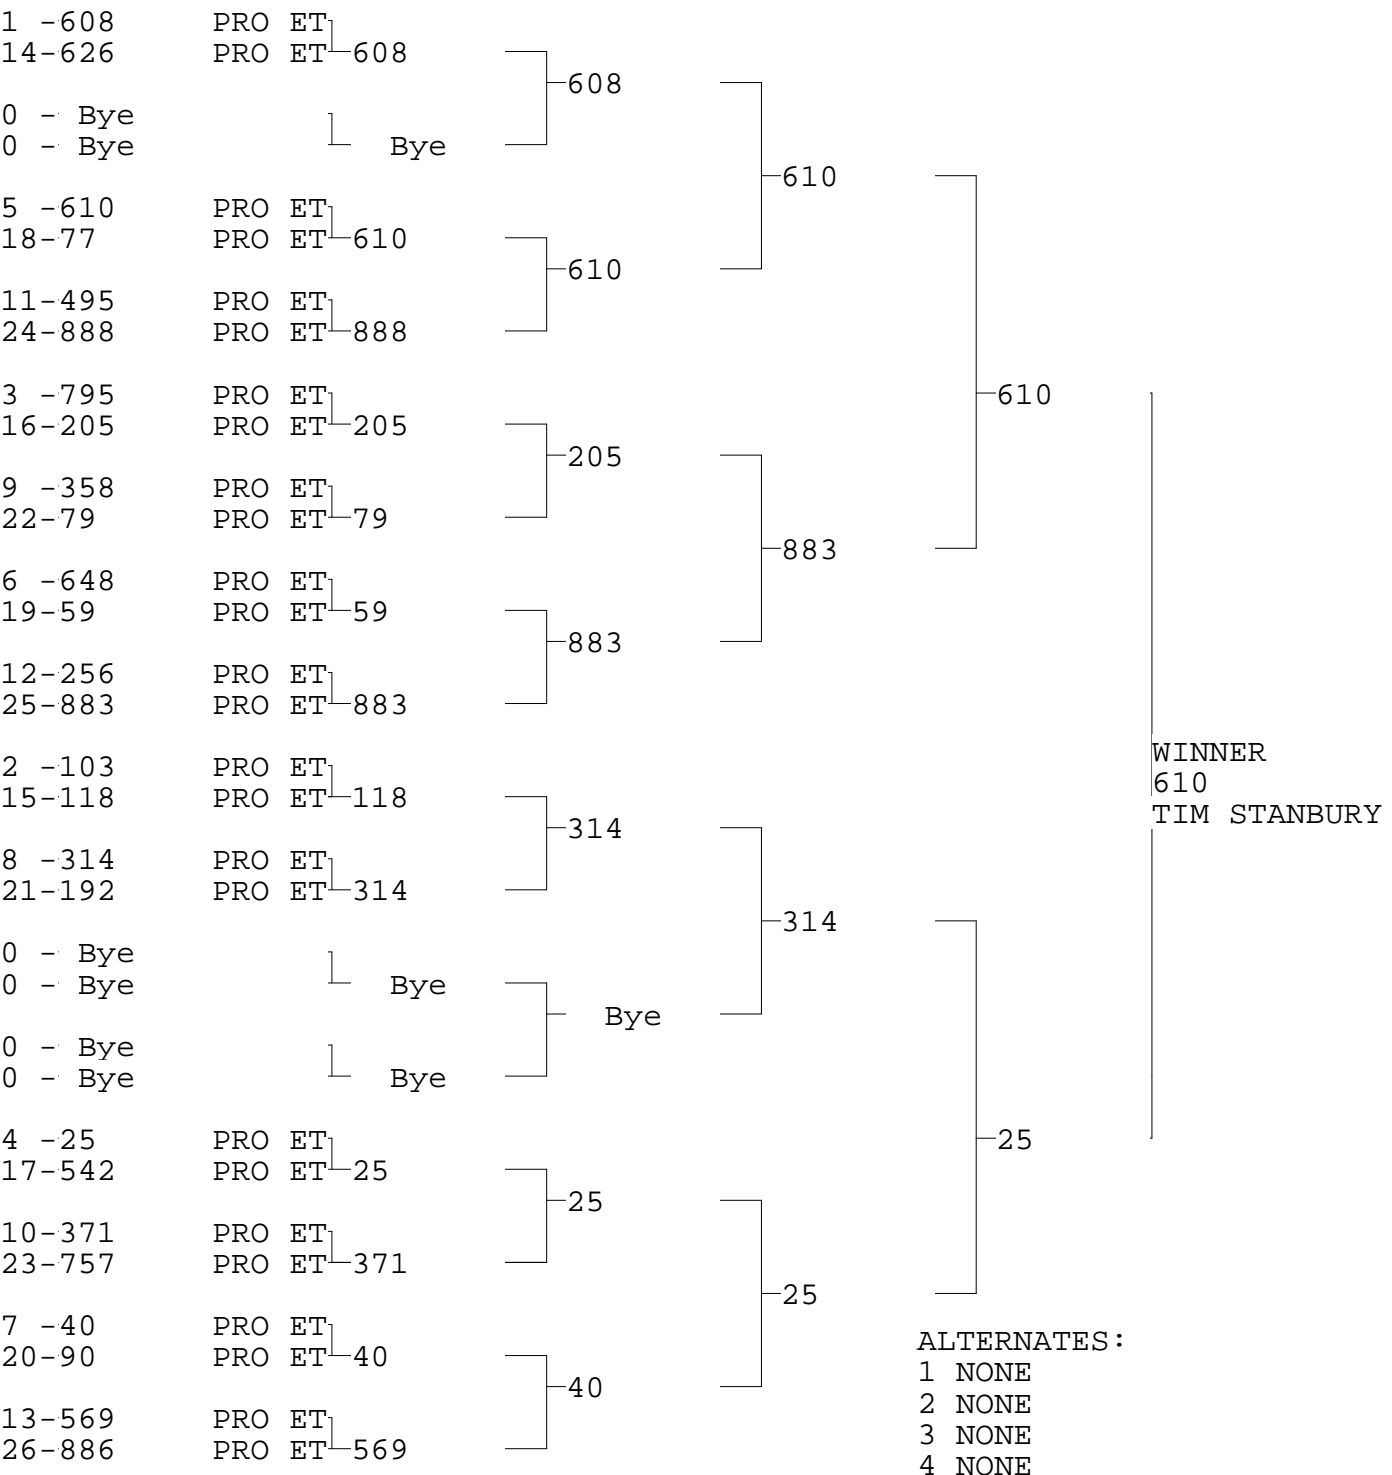

PRO ET

TSI RACENET SYSTEM  
PROGRESSIVE LADDER FOR 26 CARS

28/06/2015  
19:41:07

OFFICIAL