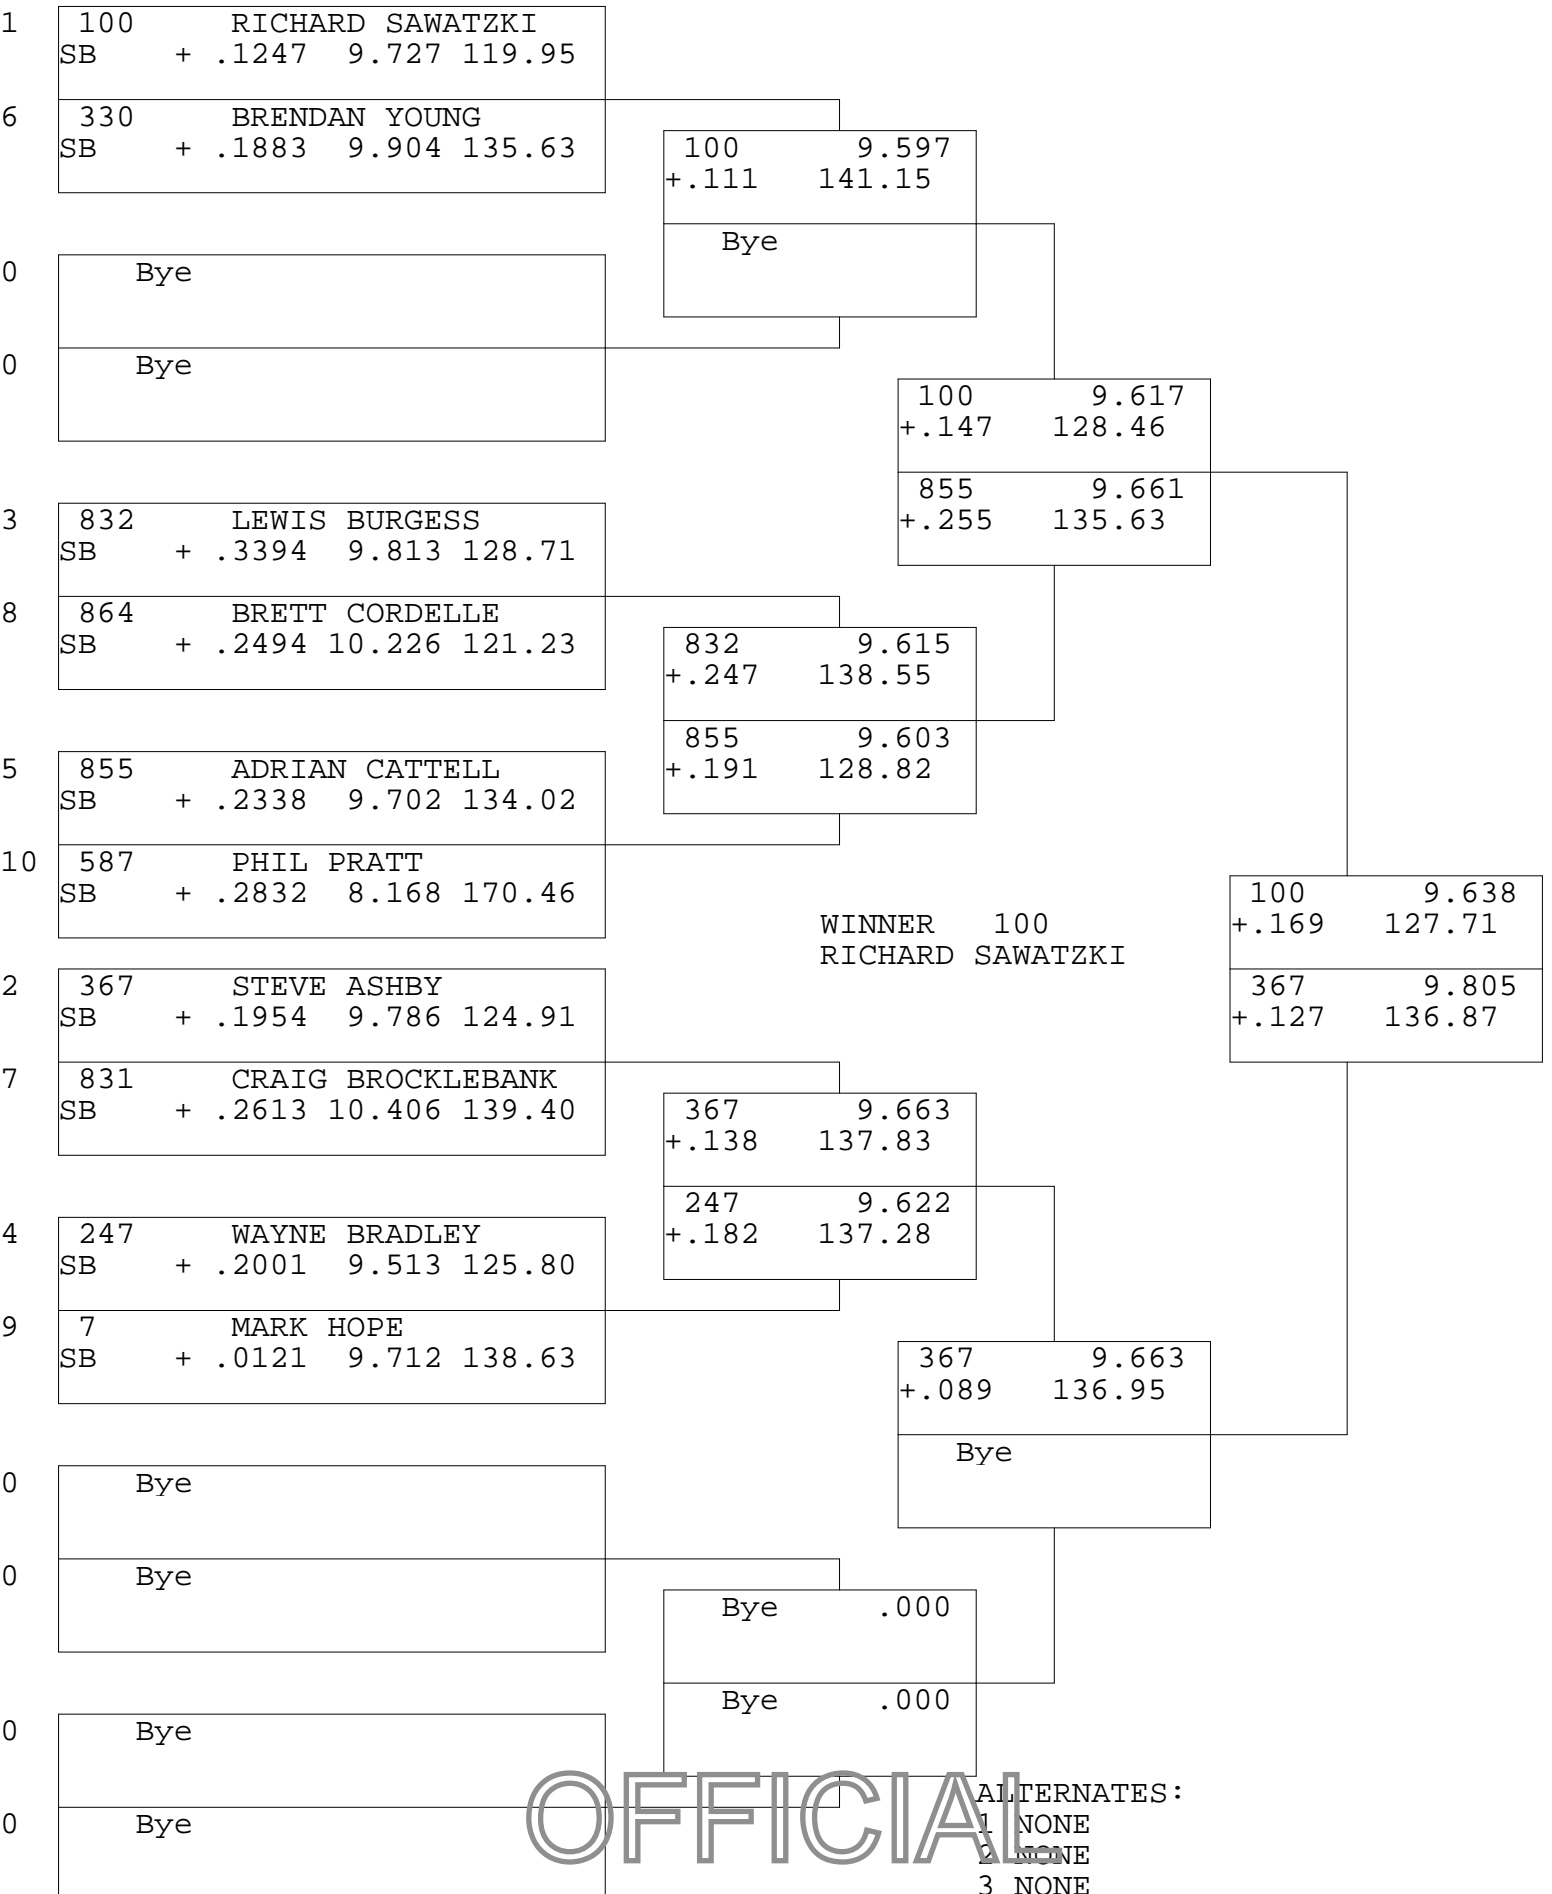

9.50 BIKE

TSI RACENET SYSTEM  
PROGRESSIVE LADDER FOR 10 CARS

28/06/2015  
19:26:08

OFFICIAL