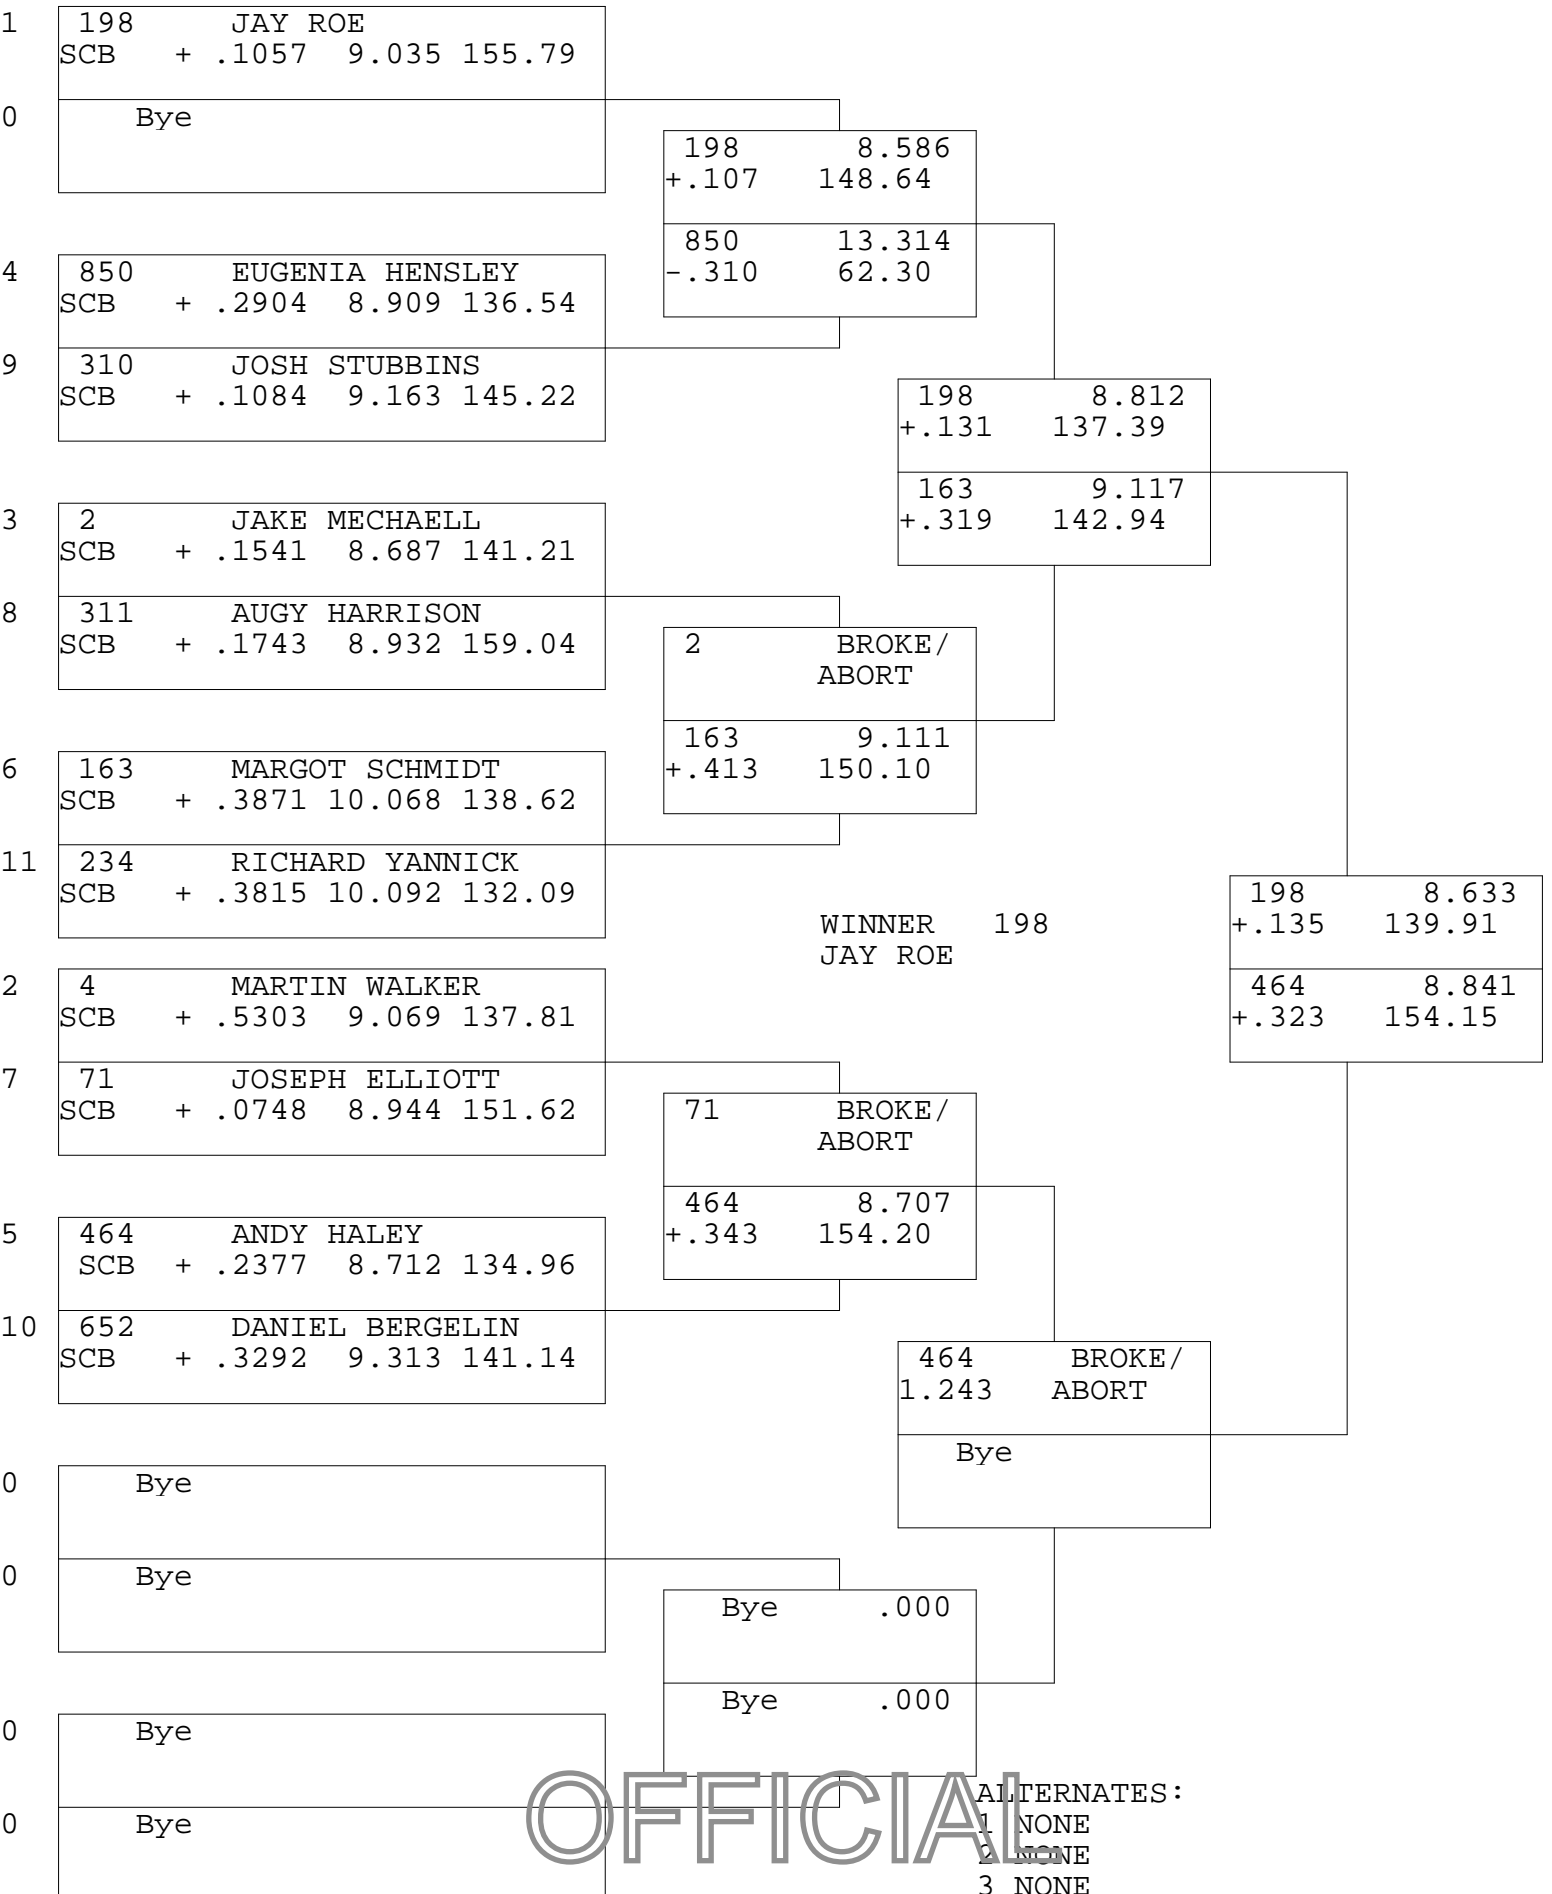

8.50 BIKE

TSI RACENET SYSTEM
PROGRESSIVE LADDER FOR 11 CARS

28/06/2015
19:26:44

OFFICIAL ALTERNATES:
1 NONE
2 NONE
3 NONE
4 NONE