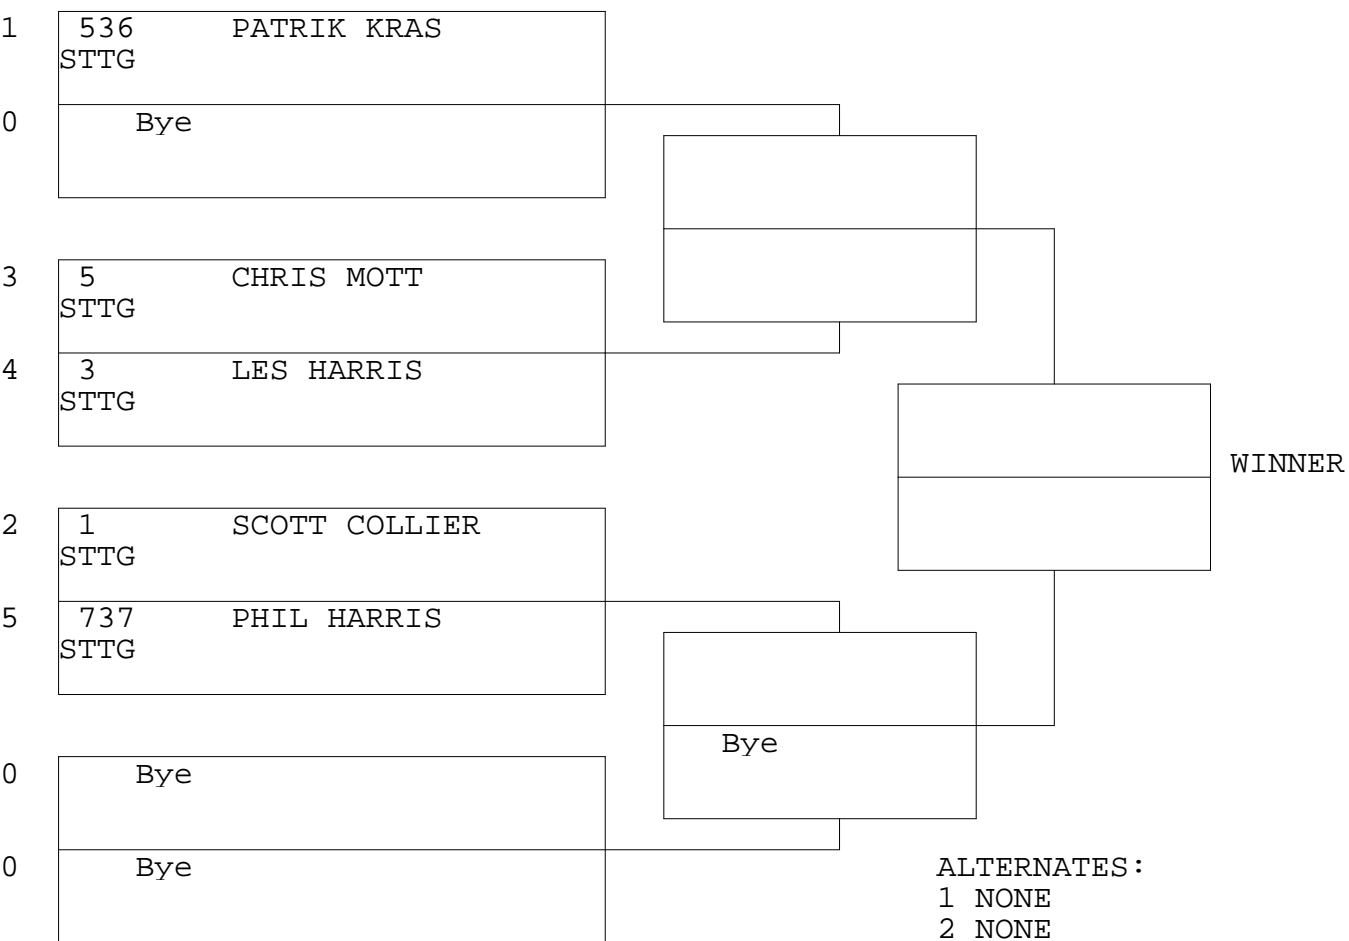

SUPERTWIN TOP GAS

TSI RACENET SYSTEM
PROGRESSIVE LADDER FOR 5 CARS

10/18/2015
1:38:23 PM

OFFICIAL