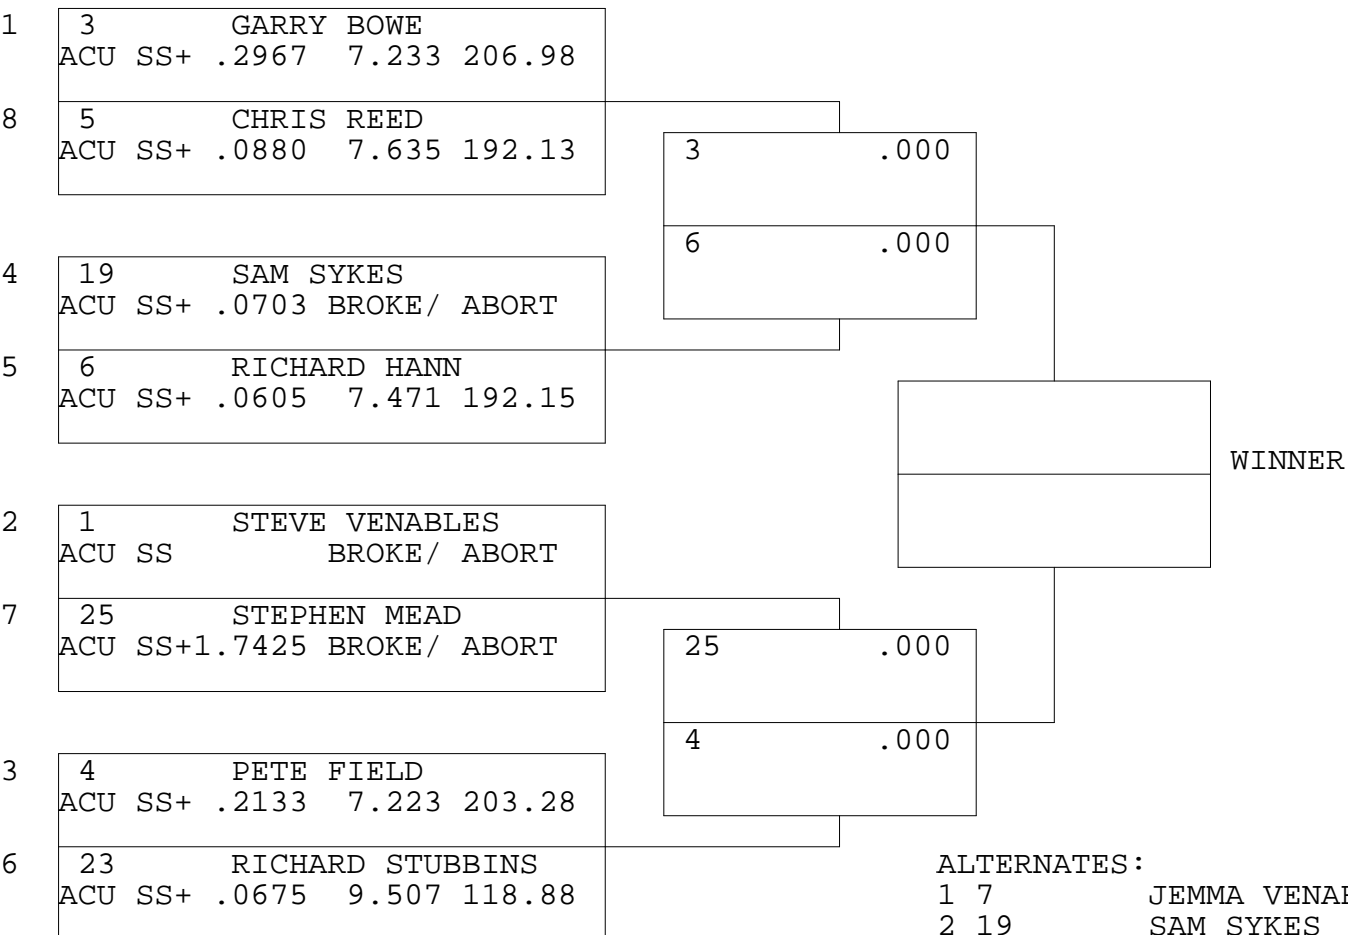

SUPER STREET BIKE

TSI RACENET SYSTEM  
PROGRESSIVE LADDER FOR 8 CARS

10/18/2015  
3:00:10 PM

OFFICIAL