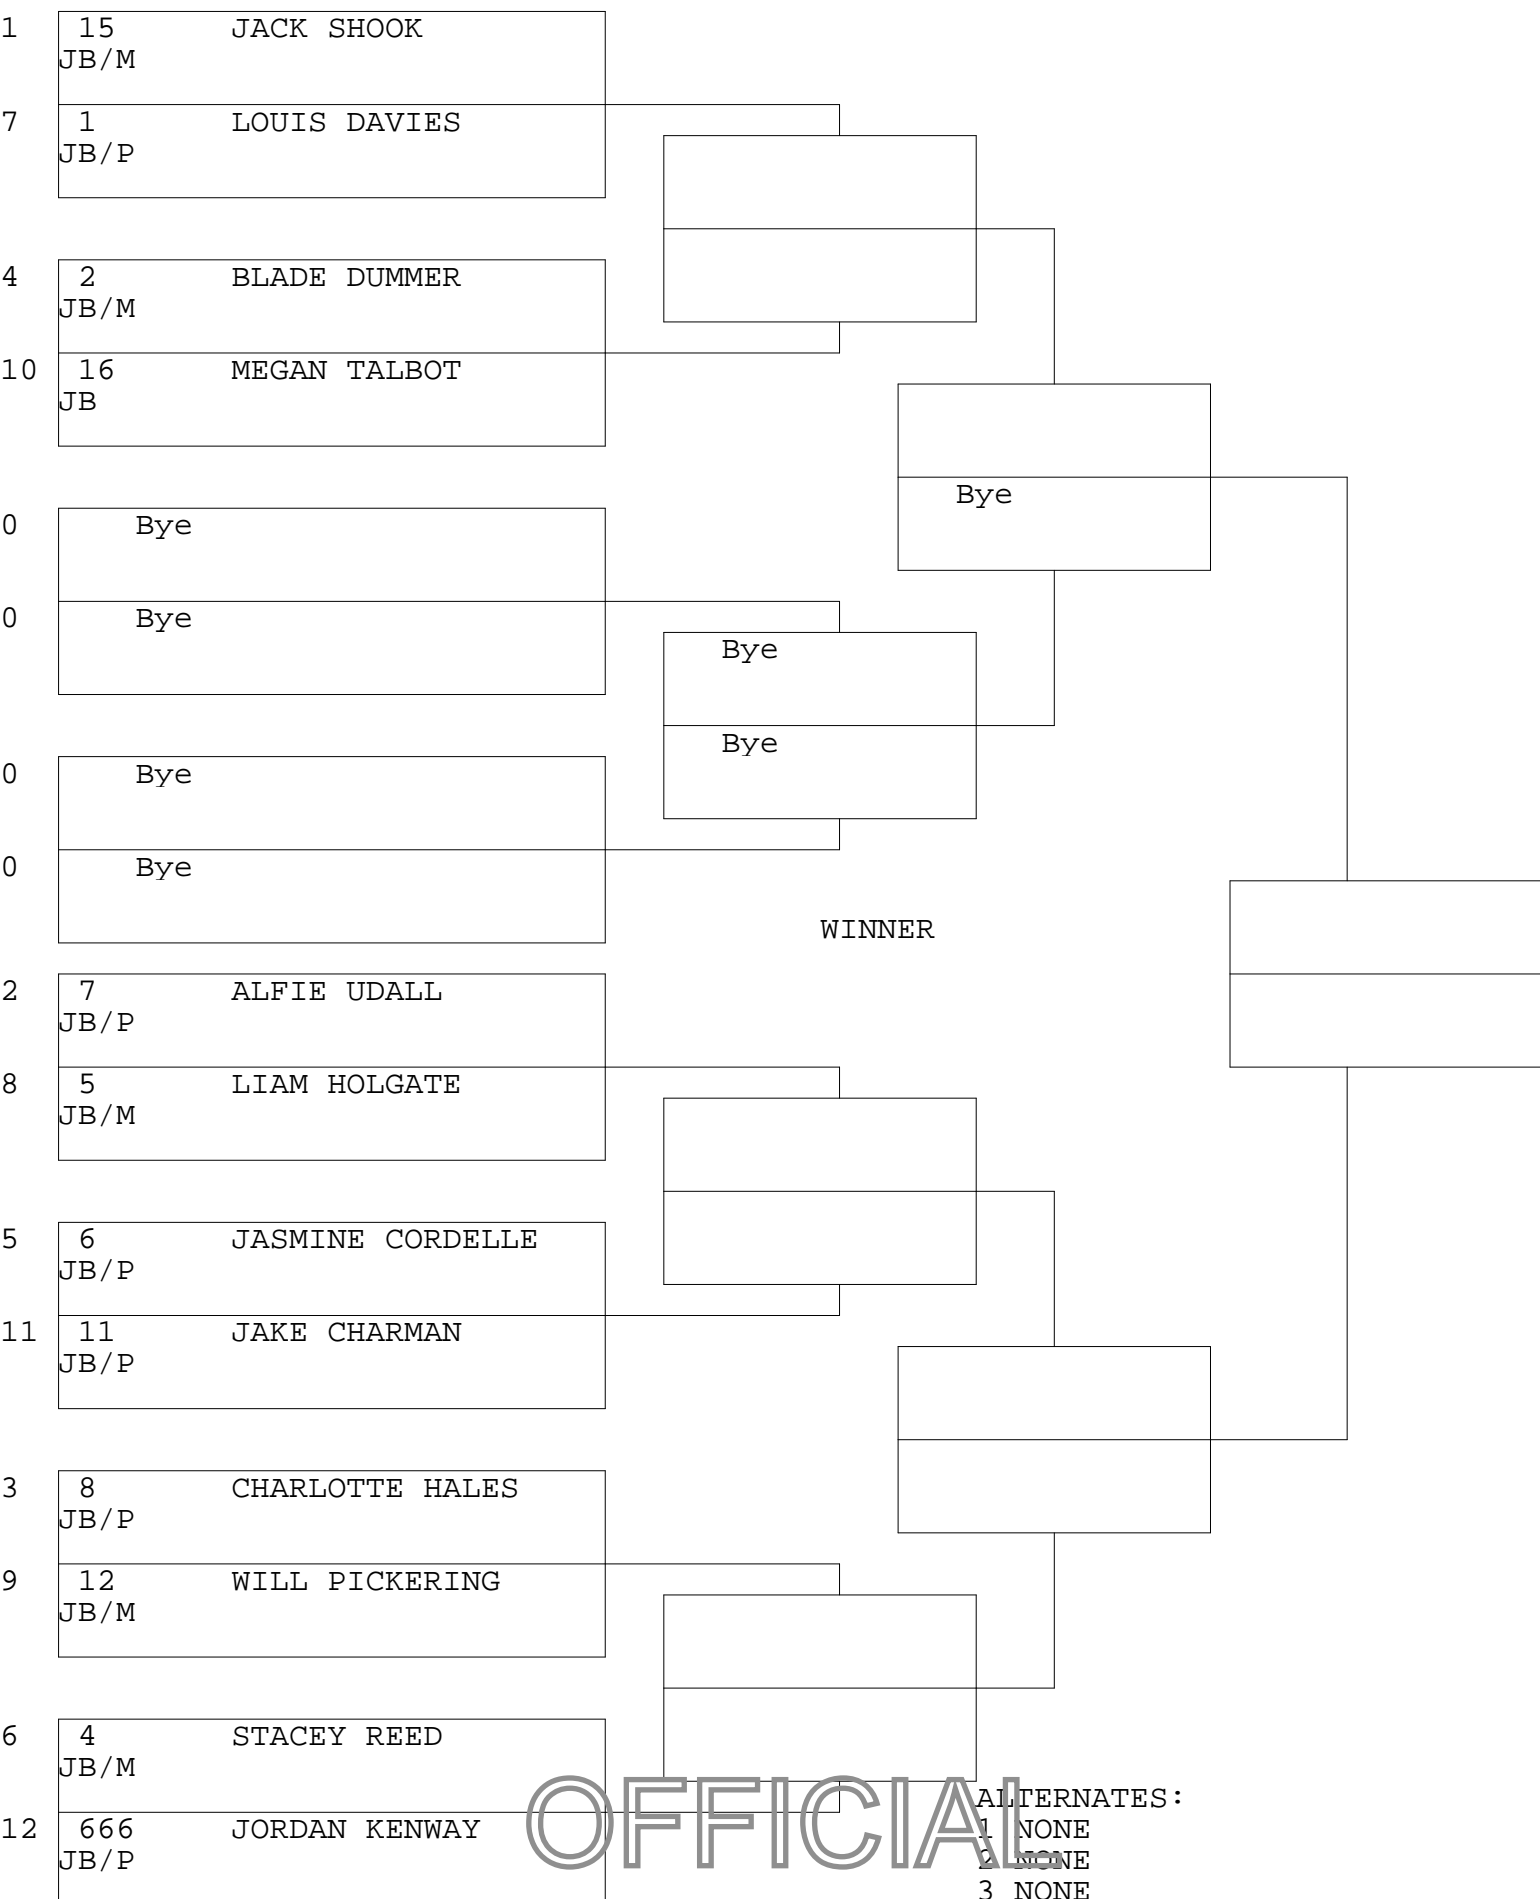

JUNIOR DRAG BIKE

TSI RACENET SYSTEM  
 PROGRESSIVE LADDER FOR 12 CARS

10/18/2015  
 10:31:34 AM

ALTERNATES:  
 1 NONE  
 2 NONE  
 3 NONE  
 4 NONE

OFFICIAL