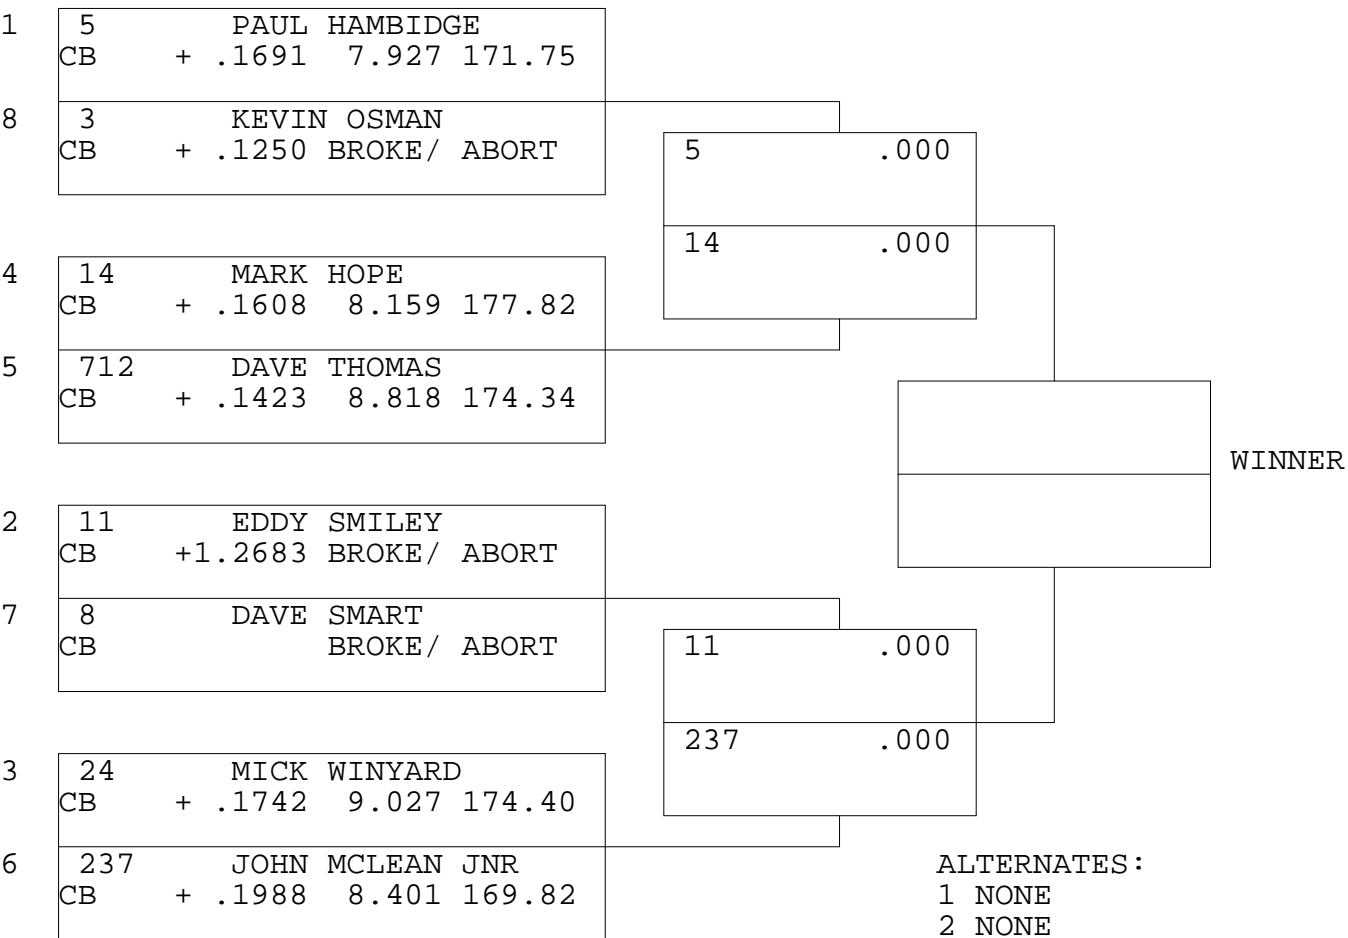

COMP BIKE

TSI RACENET SYSTEM  
 PROGRESSIVE LADDER FOR 8 CARS

10/18/2015  
 2:42:13 PM

OFFICIAL