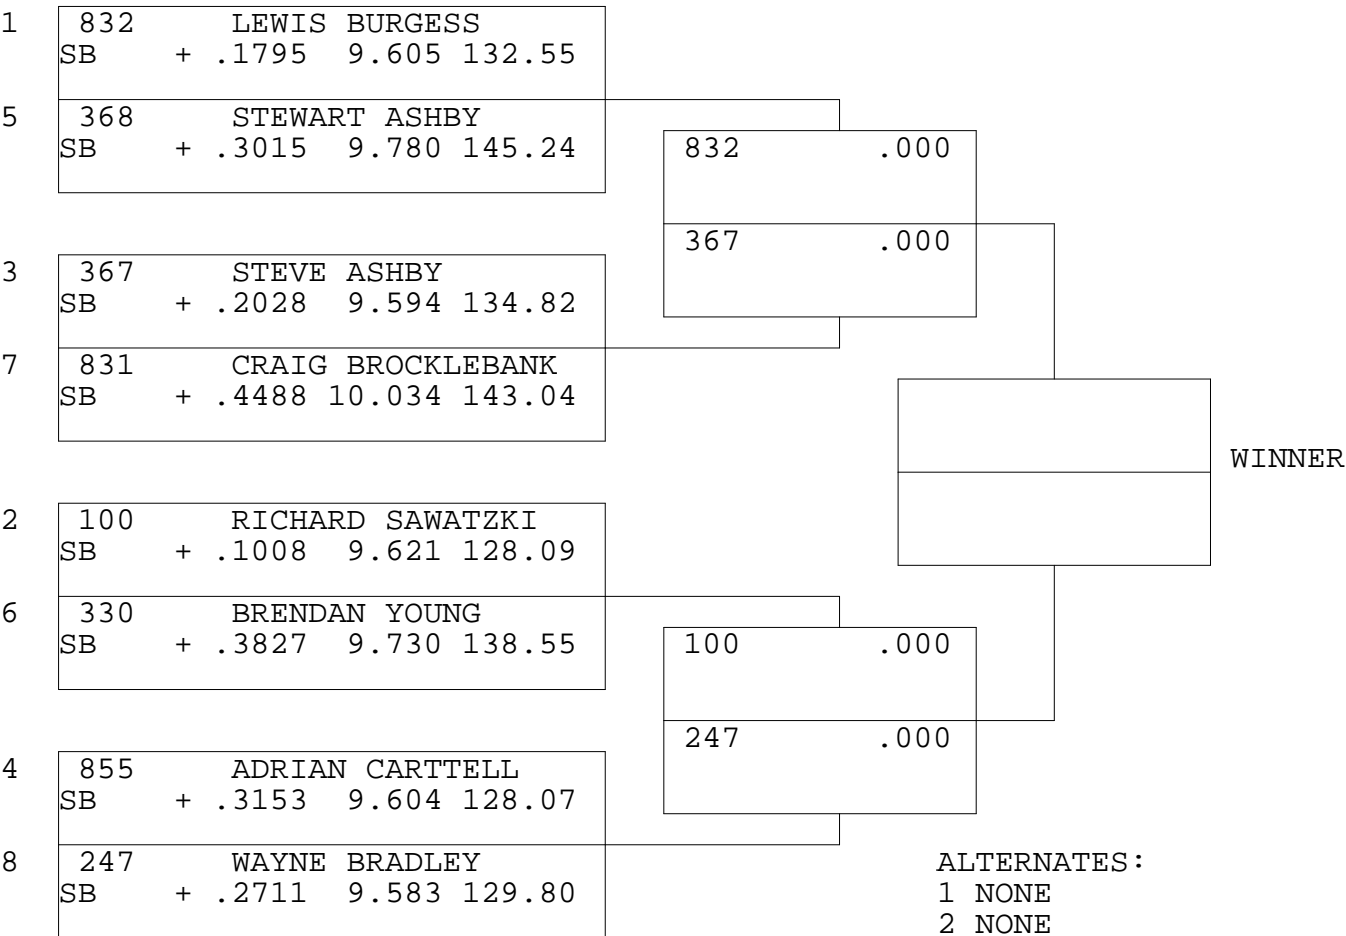

9.50 BIKE

TSI RACENET SYSTEM
 PROGRESSIVE LADDER FOR 8 CARS

10/18/2015
 2:34:22 PM

OFFICIAL