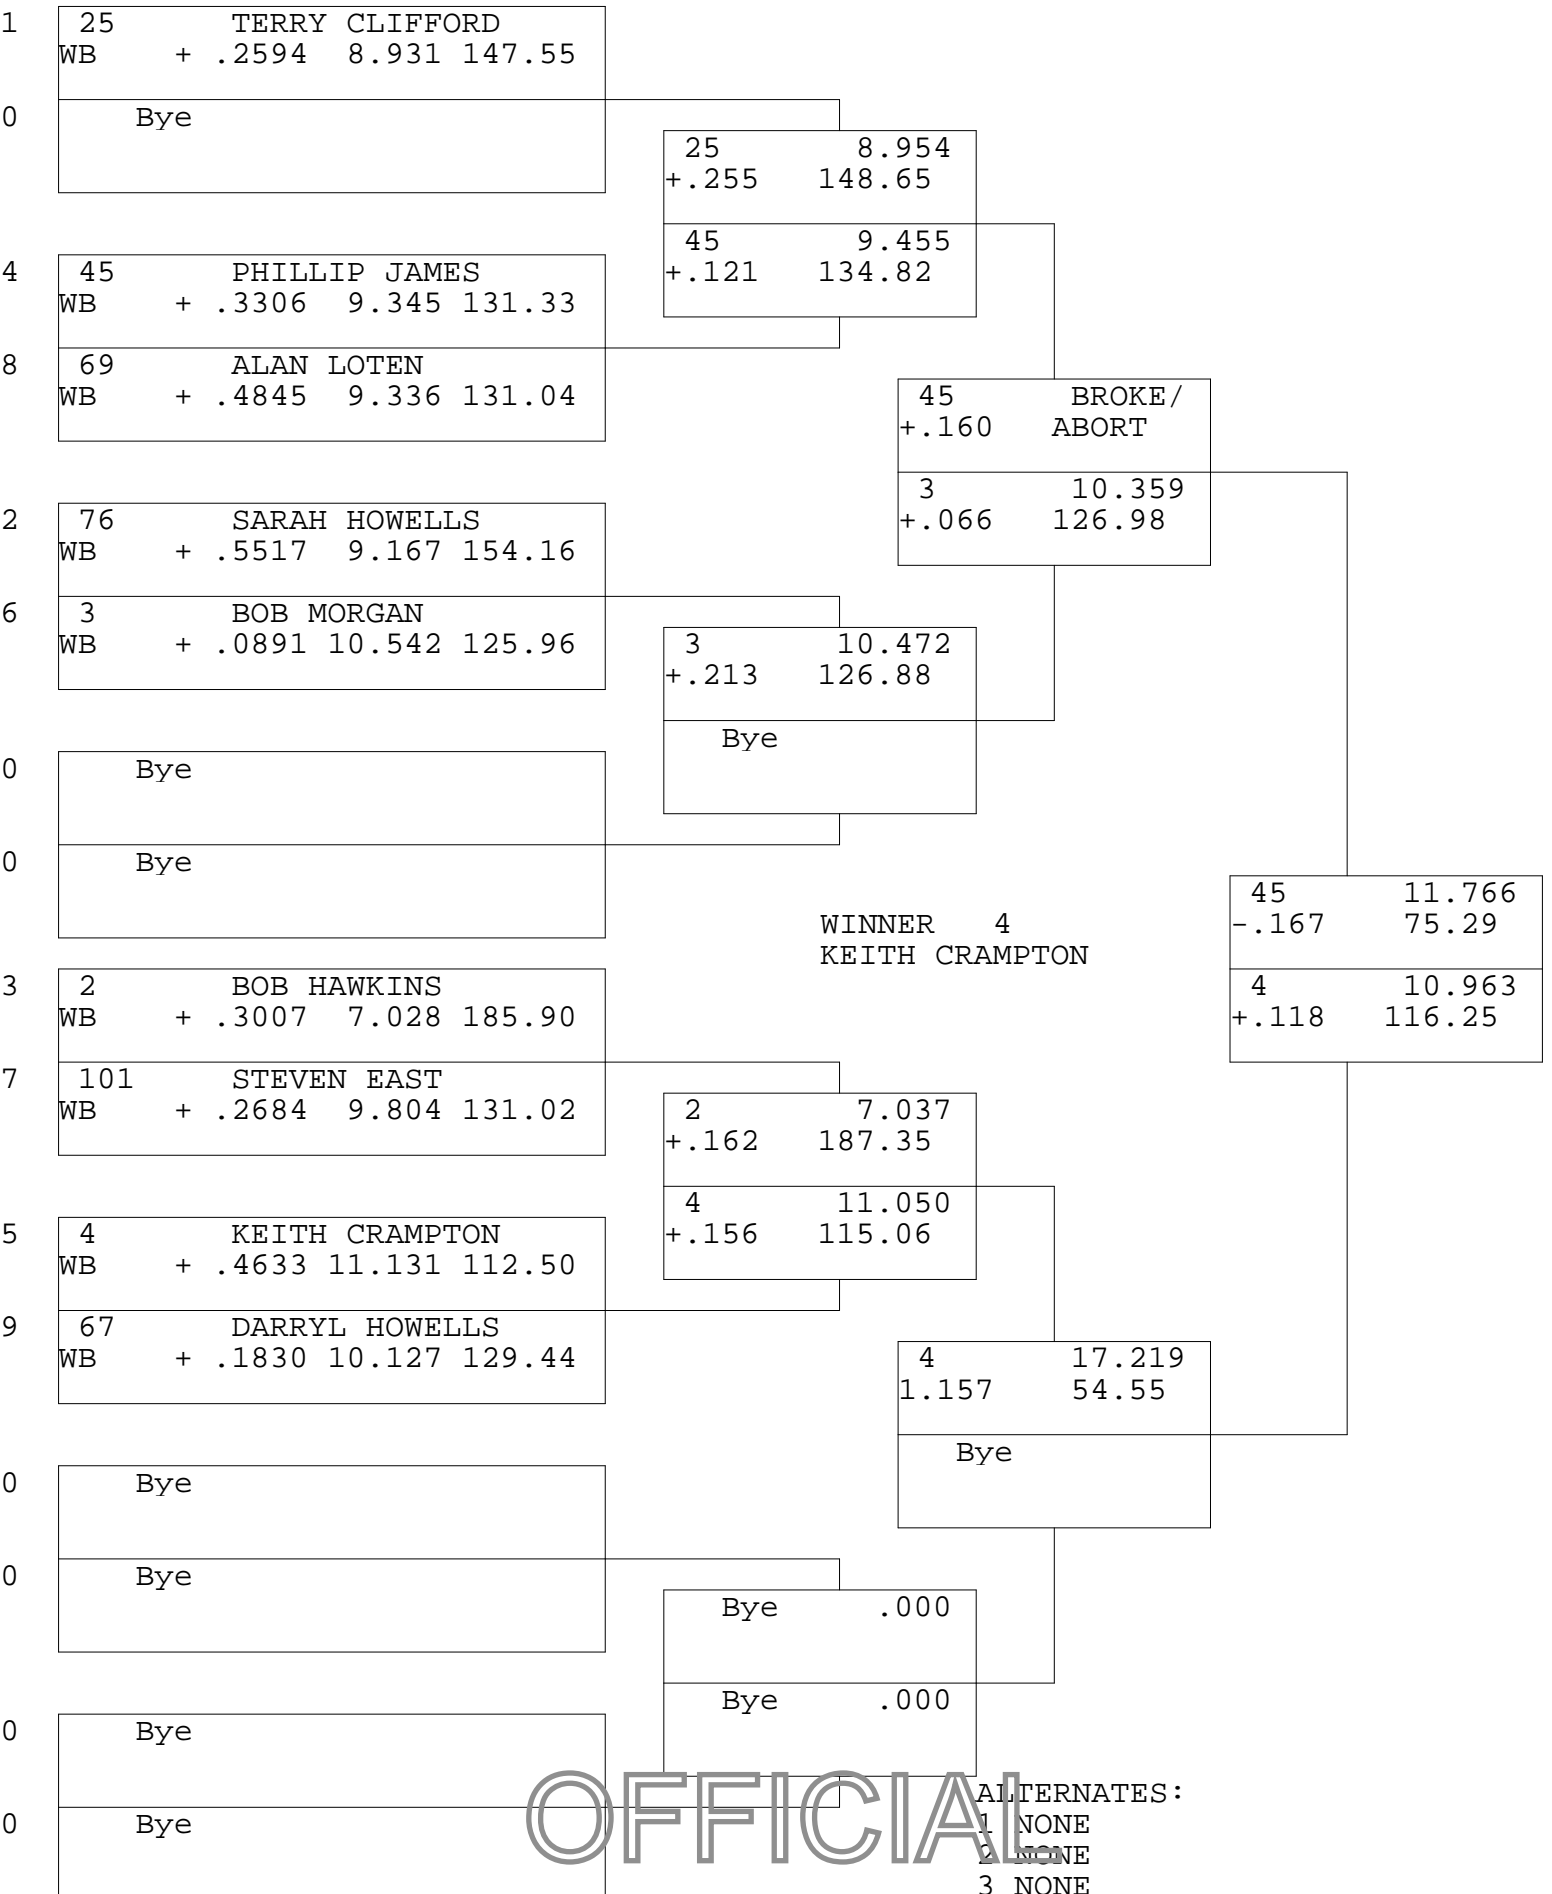

WILD BUNCH

TSI RACENET SYSTEM
PROGRESSIVE LADDER FOR 9 CARS

9/20/2015
4:26:59 PM

OFFICIAL