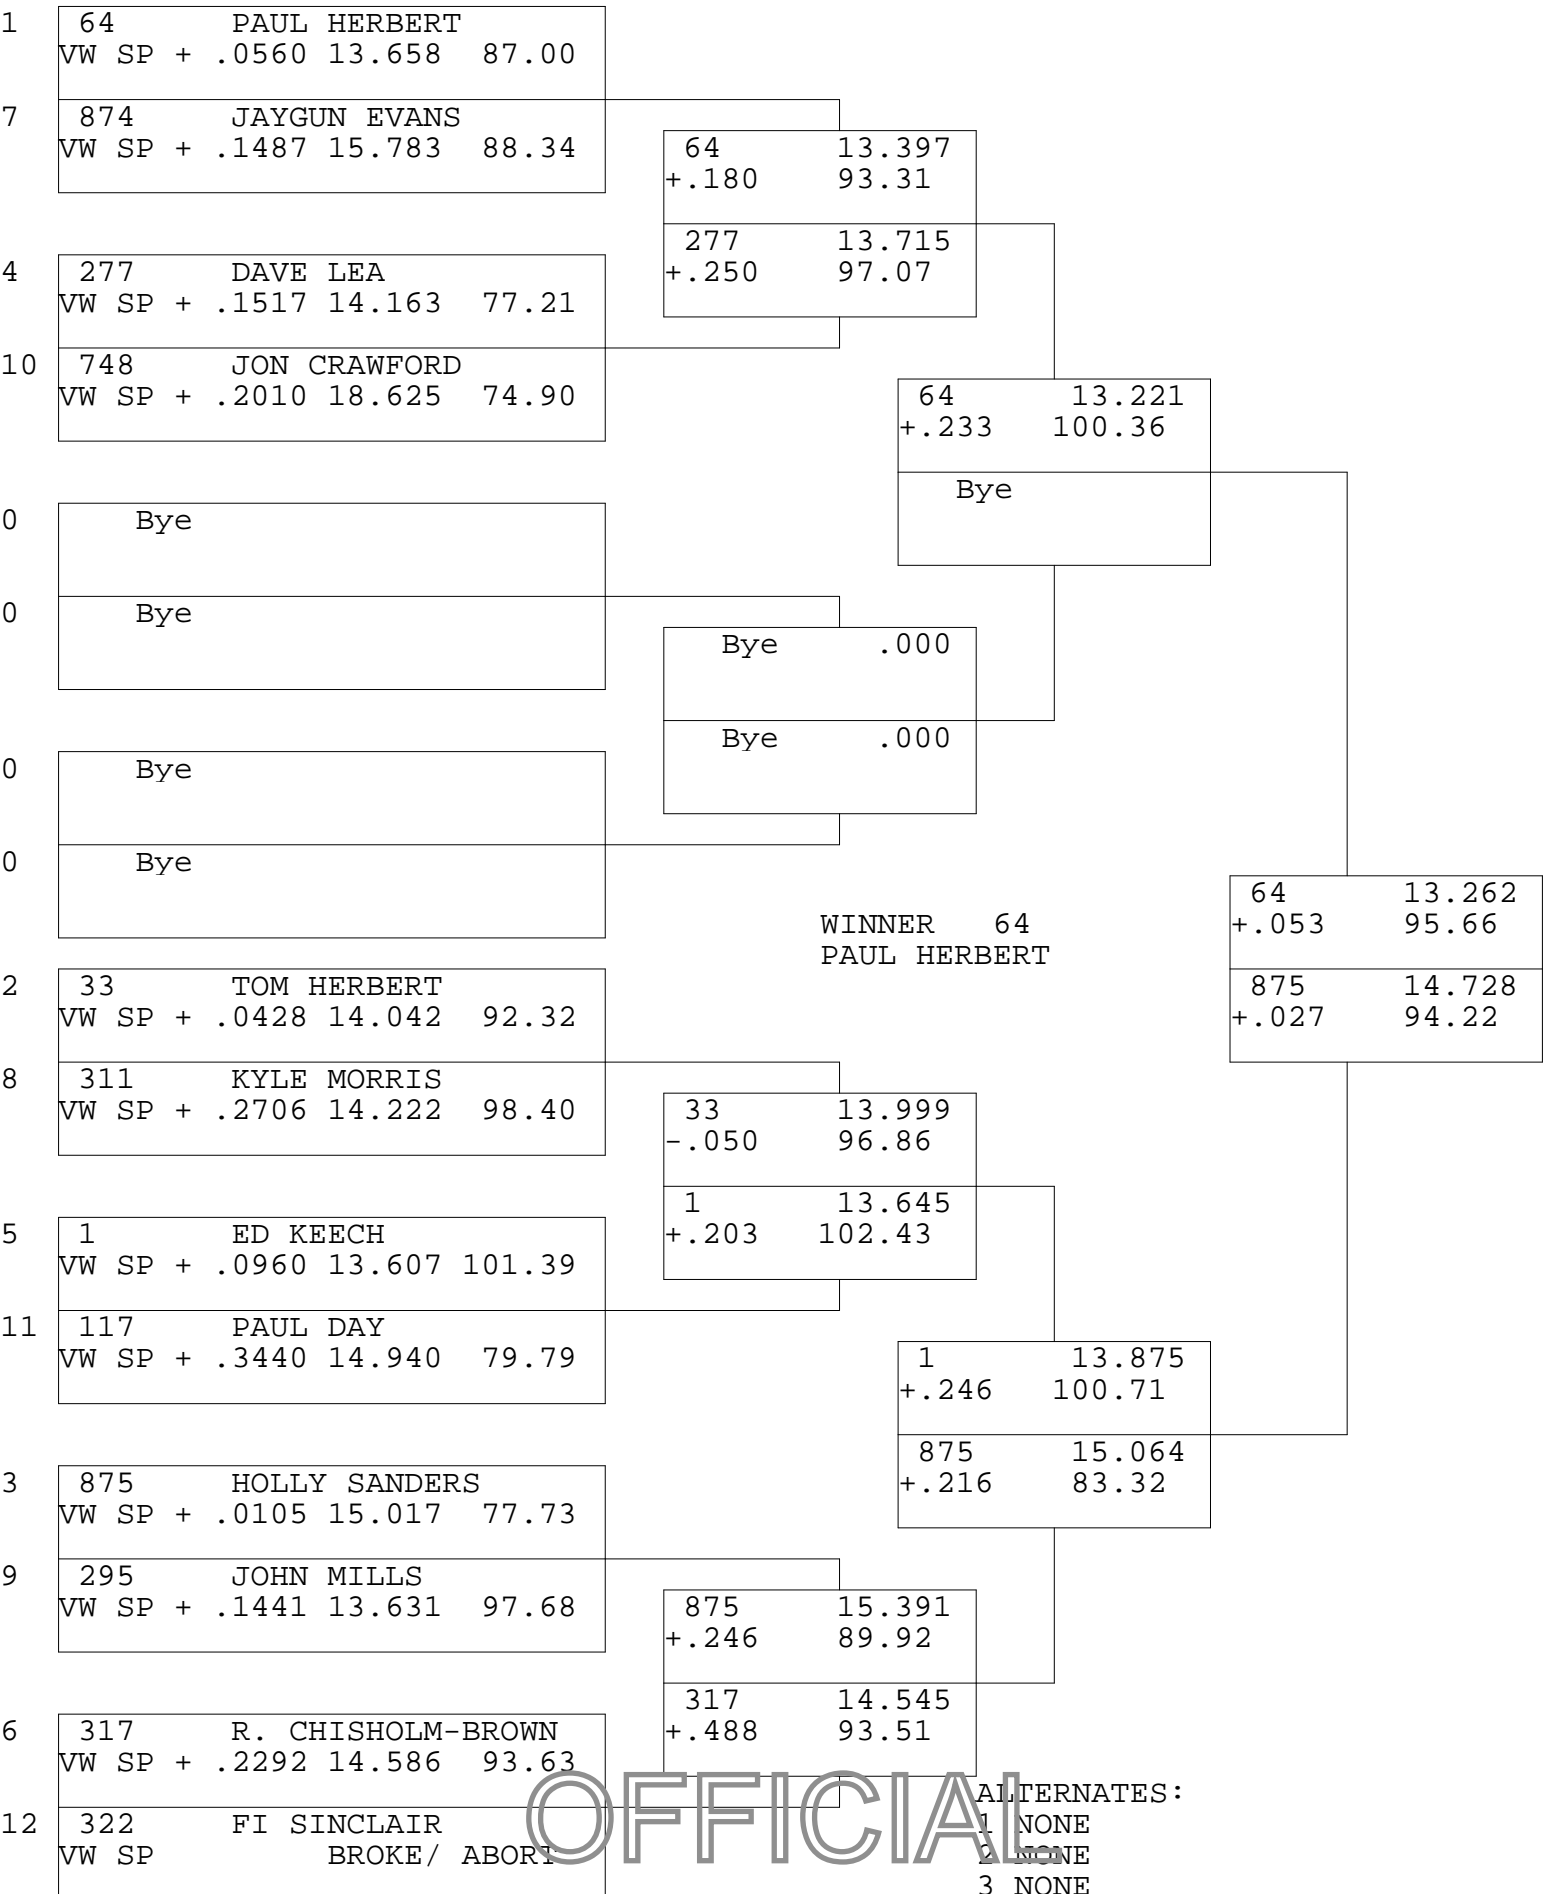

VW SPORTSMAN

TSI RACENET SYSTEM
PROGRESSIVE LADDER FOR 12 CARS

9/20/2015
4:10:46 PM

OFFICIAL