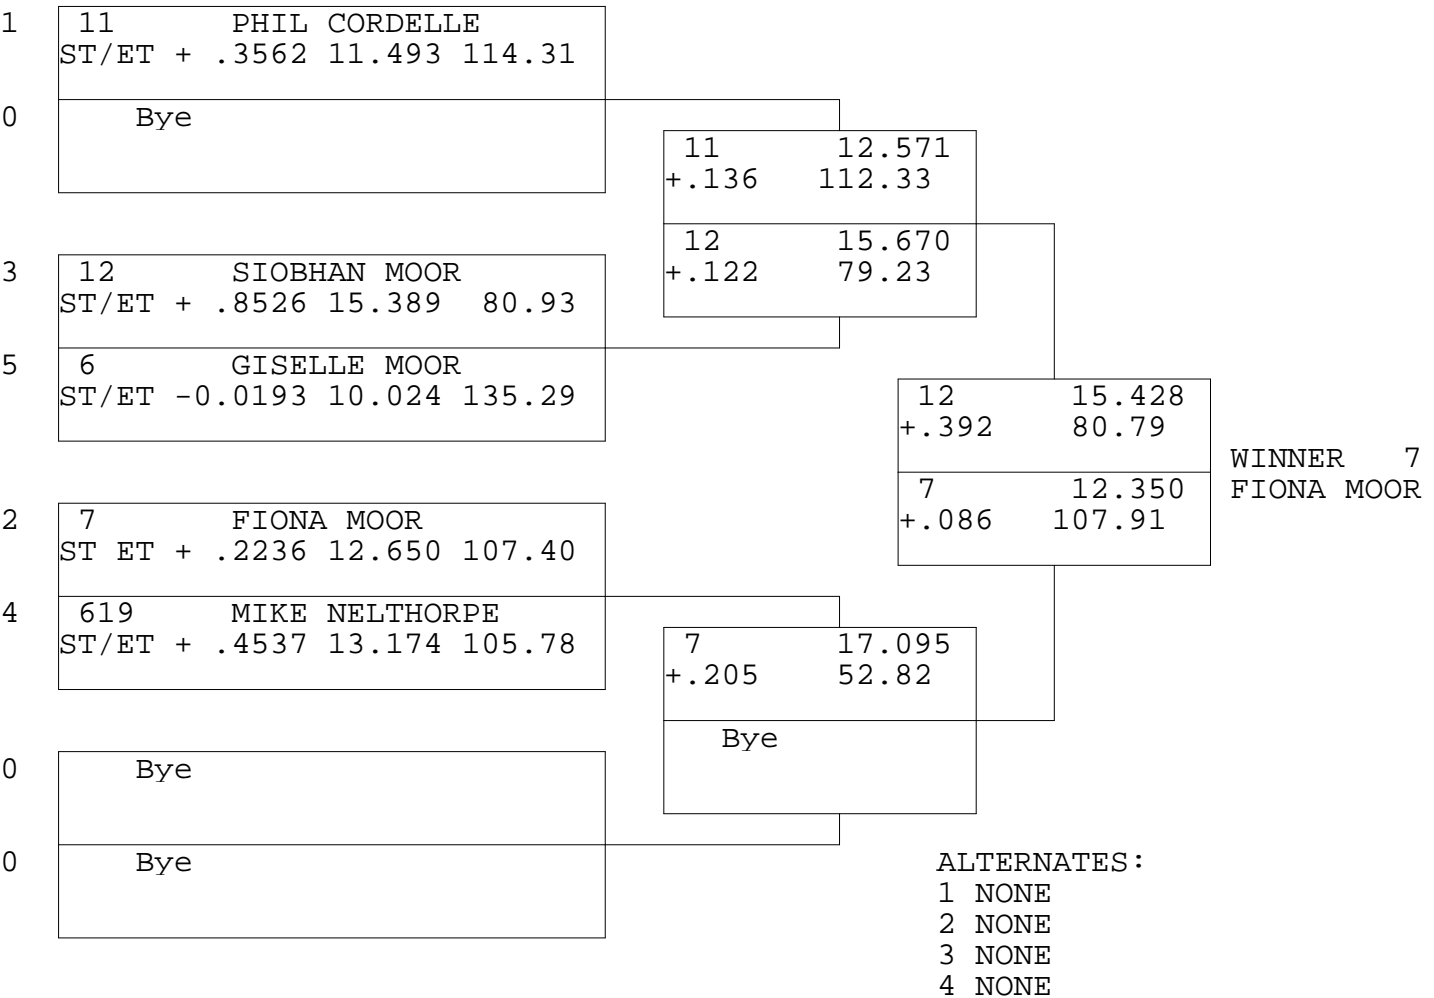

SUPERTWIN ET

TSI RACENET SYSTEM
 PROGRESSIVE LADDER FOR 5 CARS

9/20/2015
 4:21:34 PM

OFFICIAL