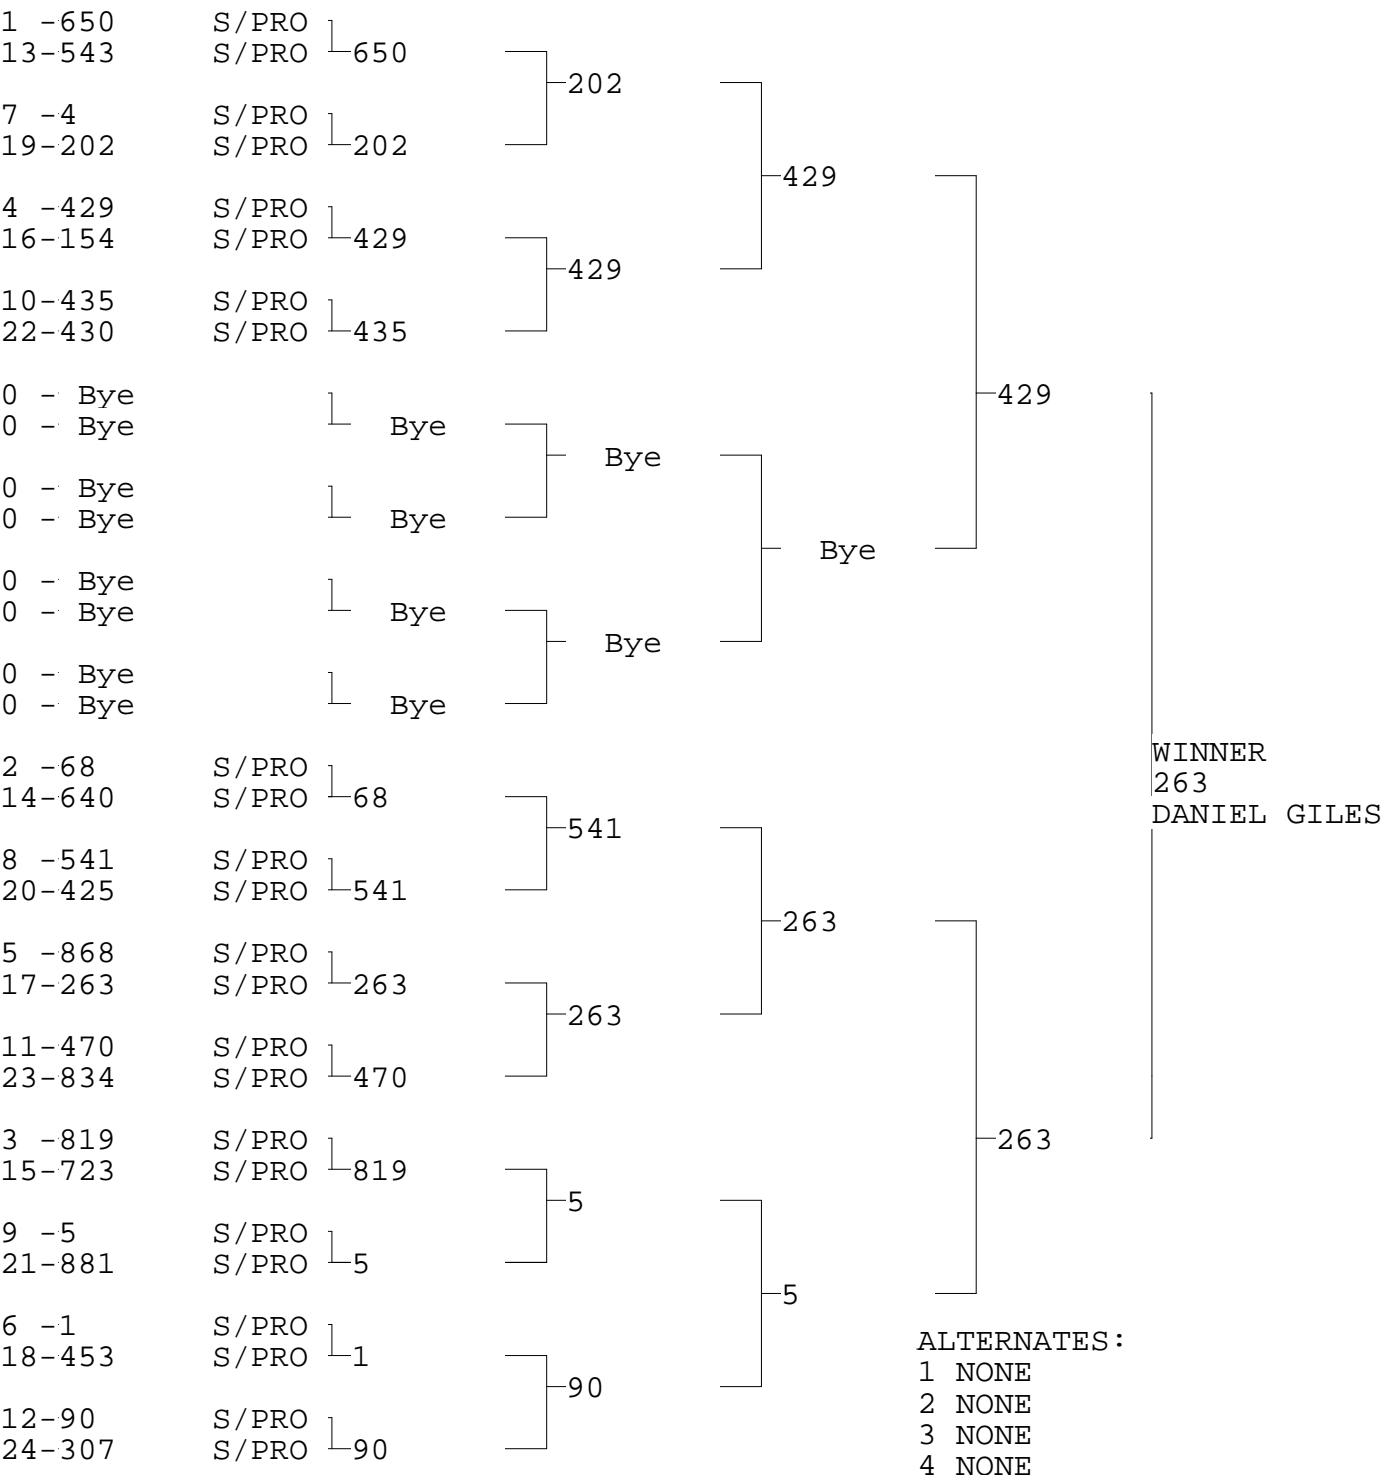

SUPER PRO ET

TSI RACENET SYSTEM
PROGRESSIVE LADDER FOR 24 CARS

9/20/2015
4:30:03 PM

OFFICIAL