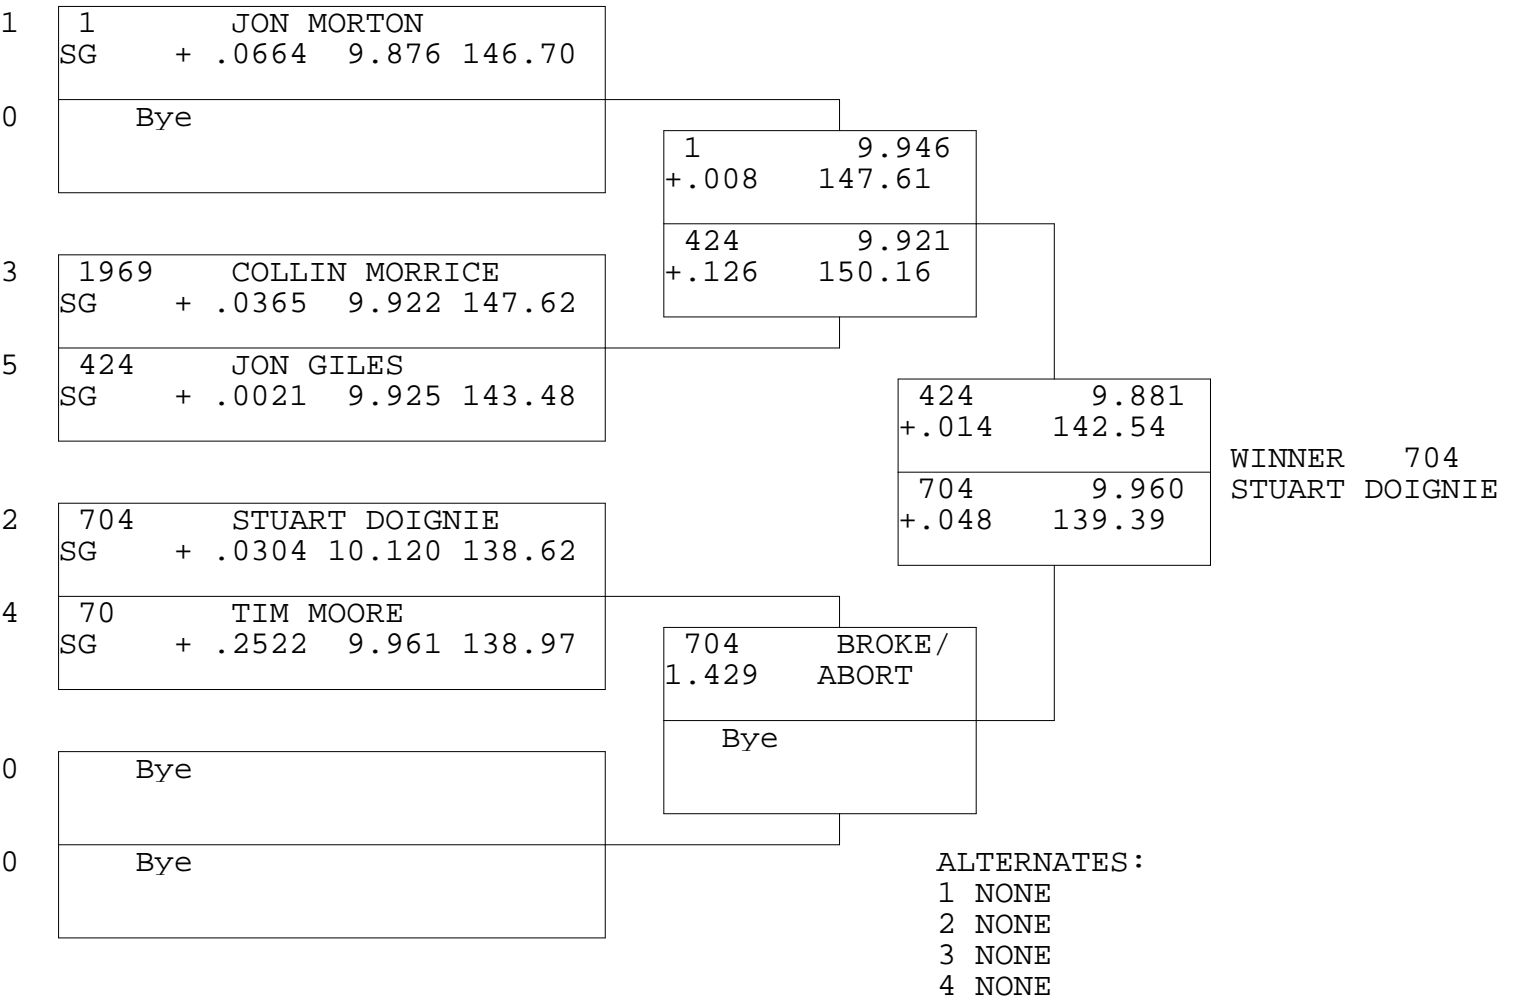

SUPER GAS

TSI RACENET SYSTEM
 PROGRESSIVE LADDER FOR 5 CARS

9/20/2015
 4:32:35 PM

OFFICIAL