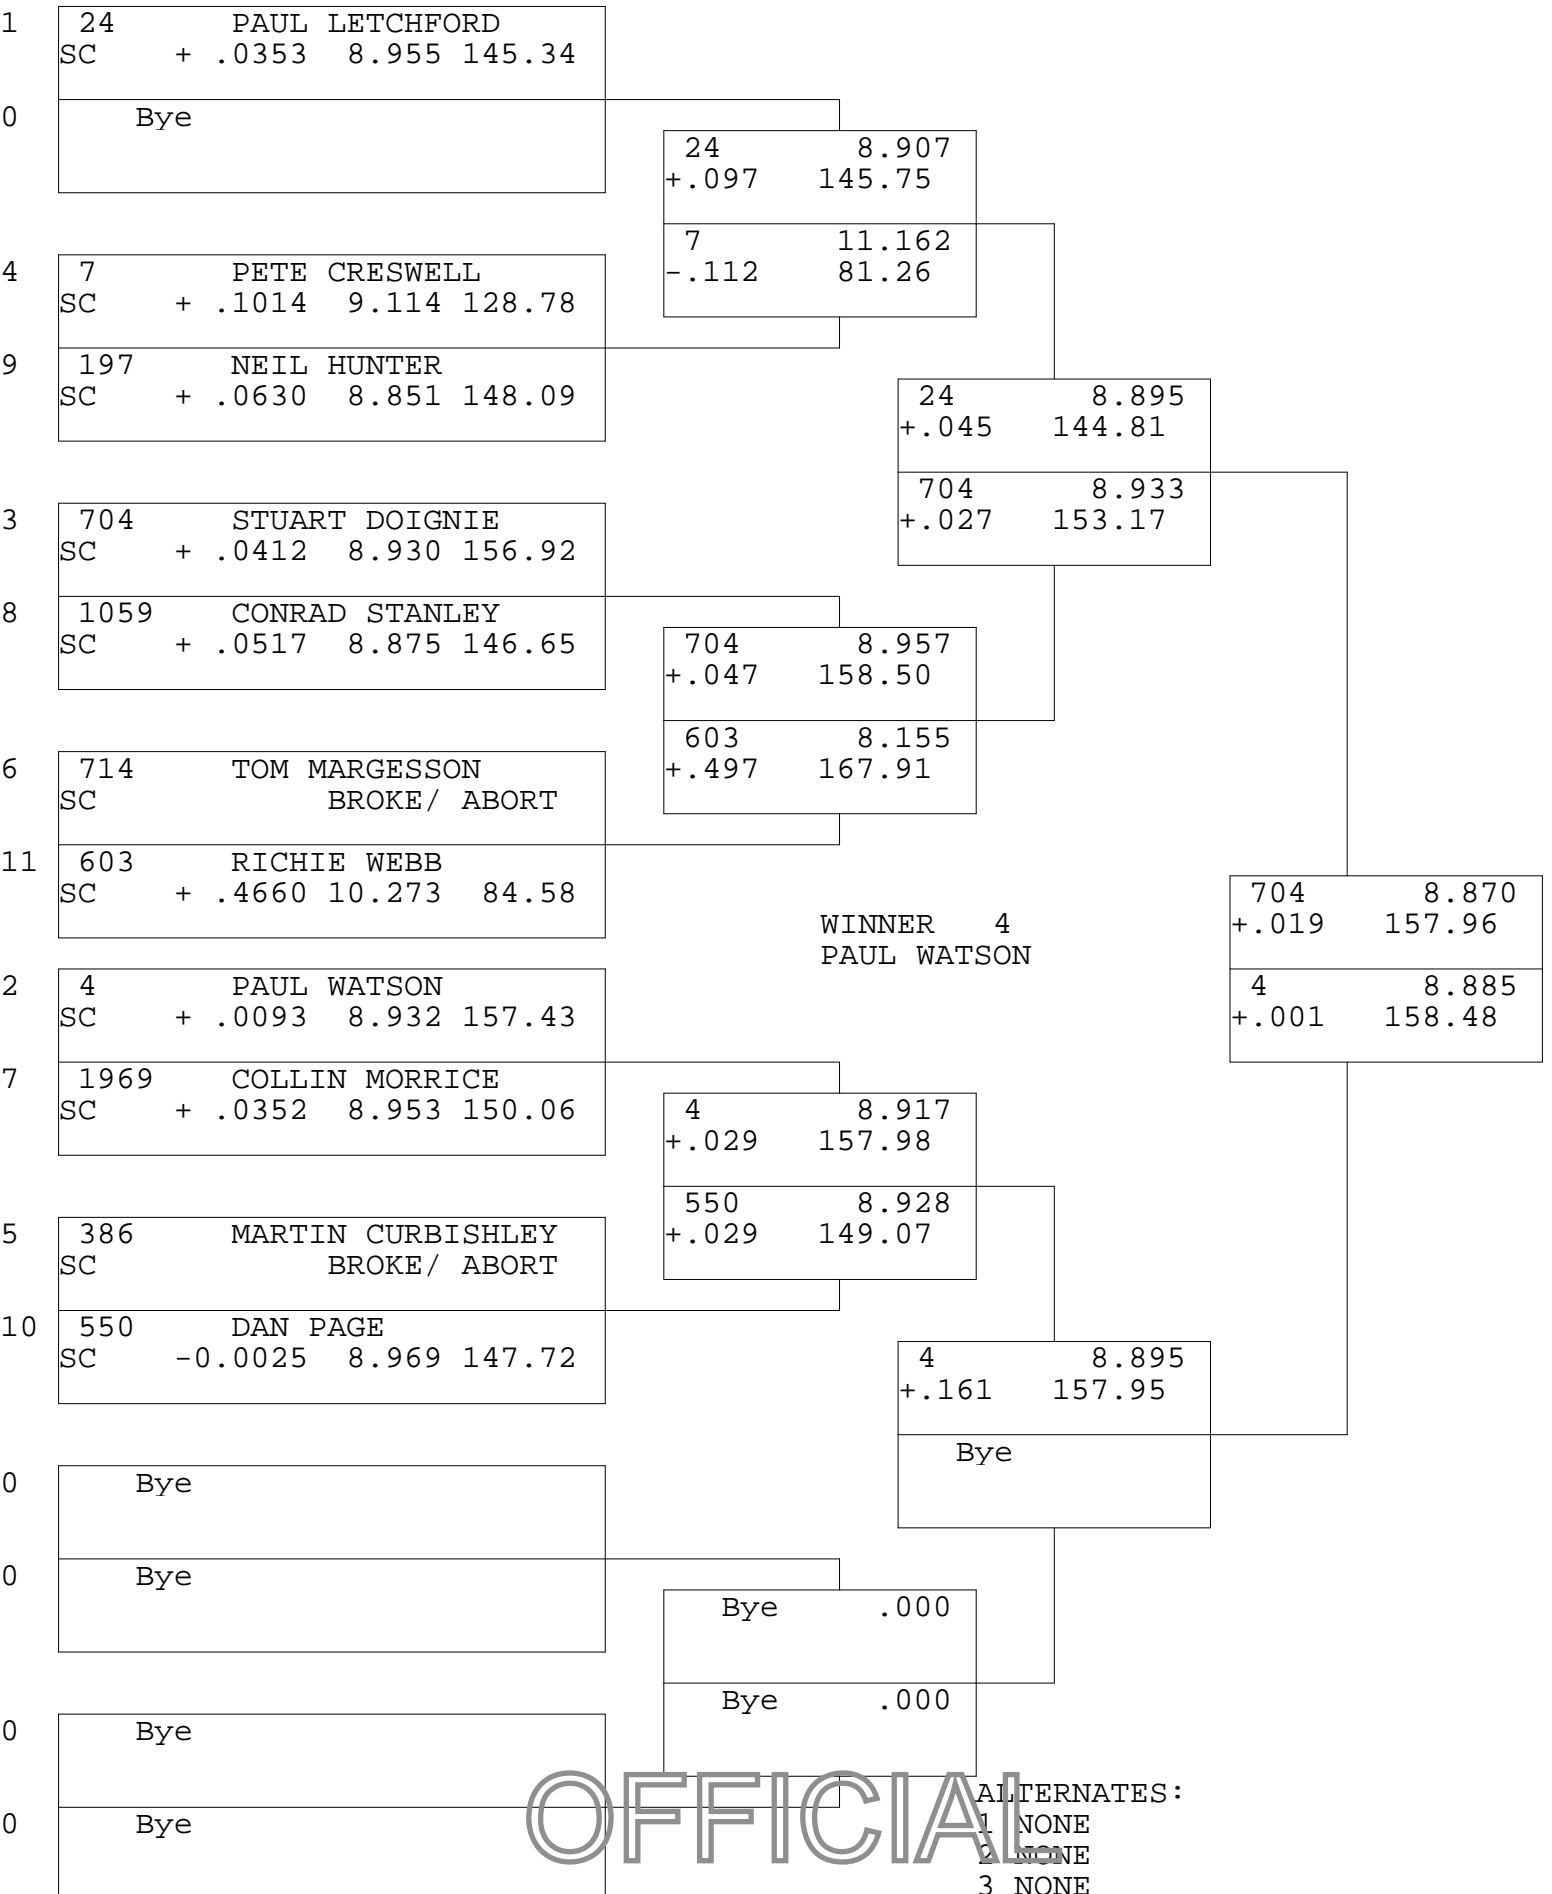

SUPER COMP

TSI RACENET SYSTEM  
PROGRESSIVE LADDER FOR 11 CARS

9/20/2015  
4:09:30 PM

OFFICIAL ALTERNATES:  
1 NONE  
2 NONE  
3 NONE  
4 NONE