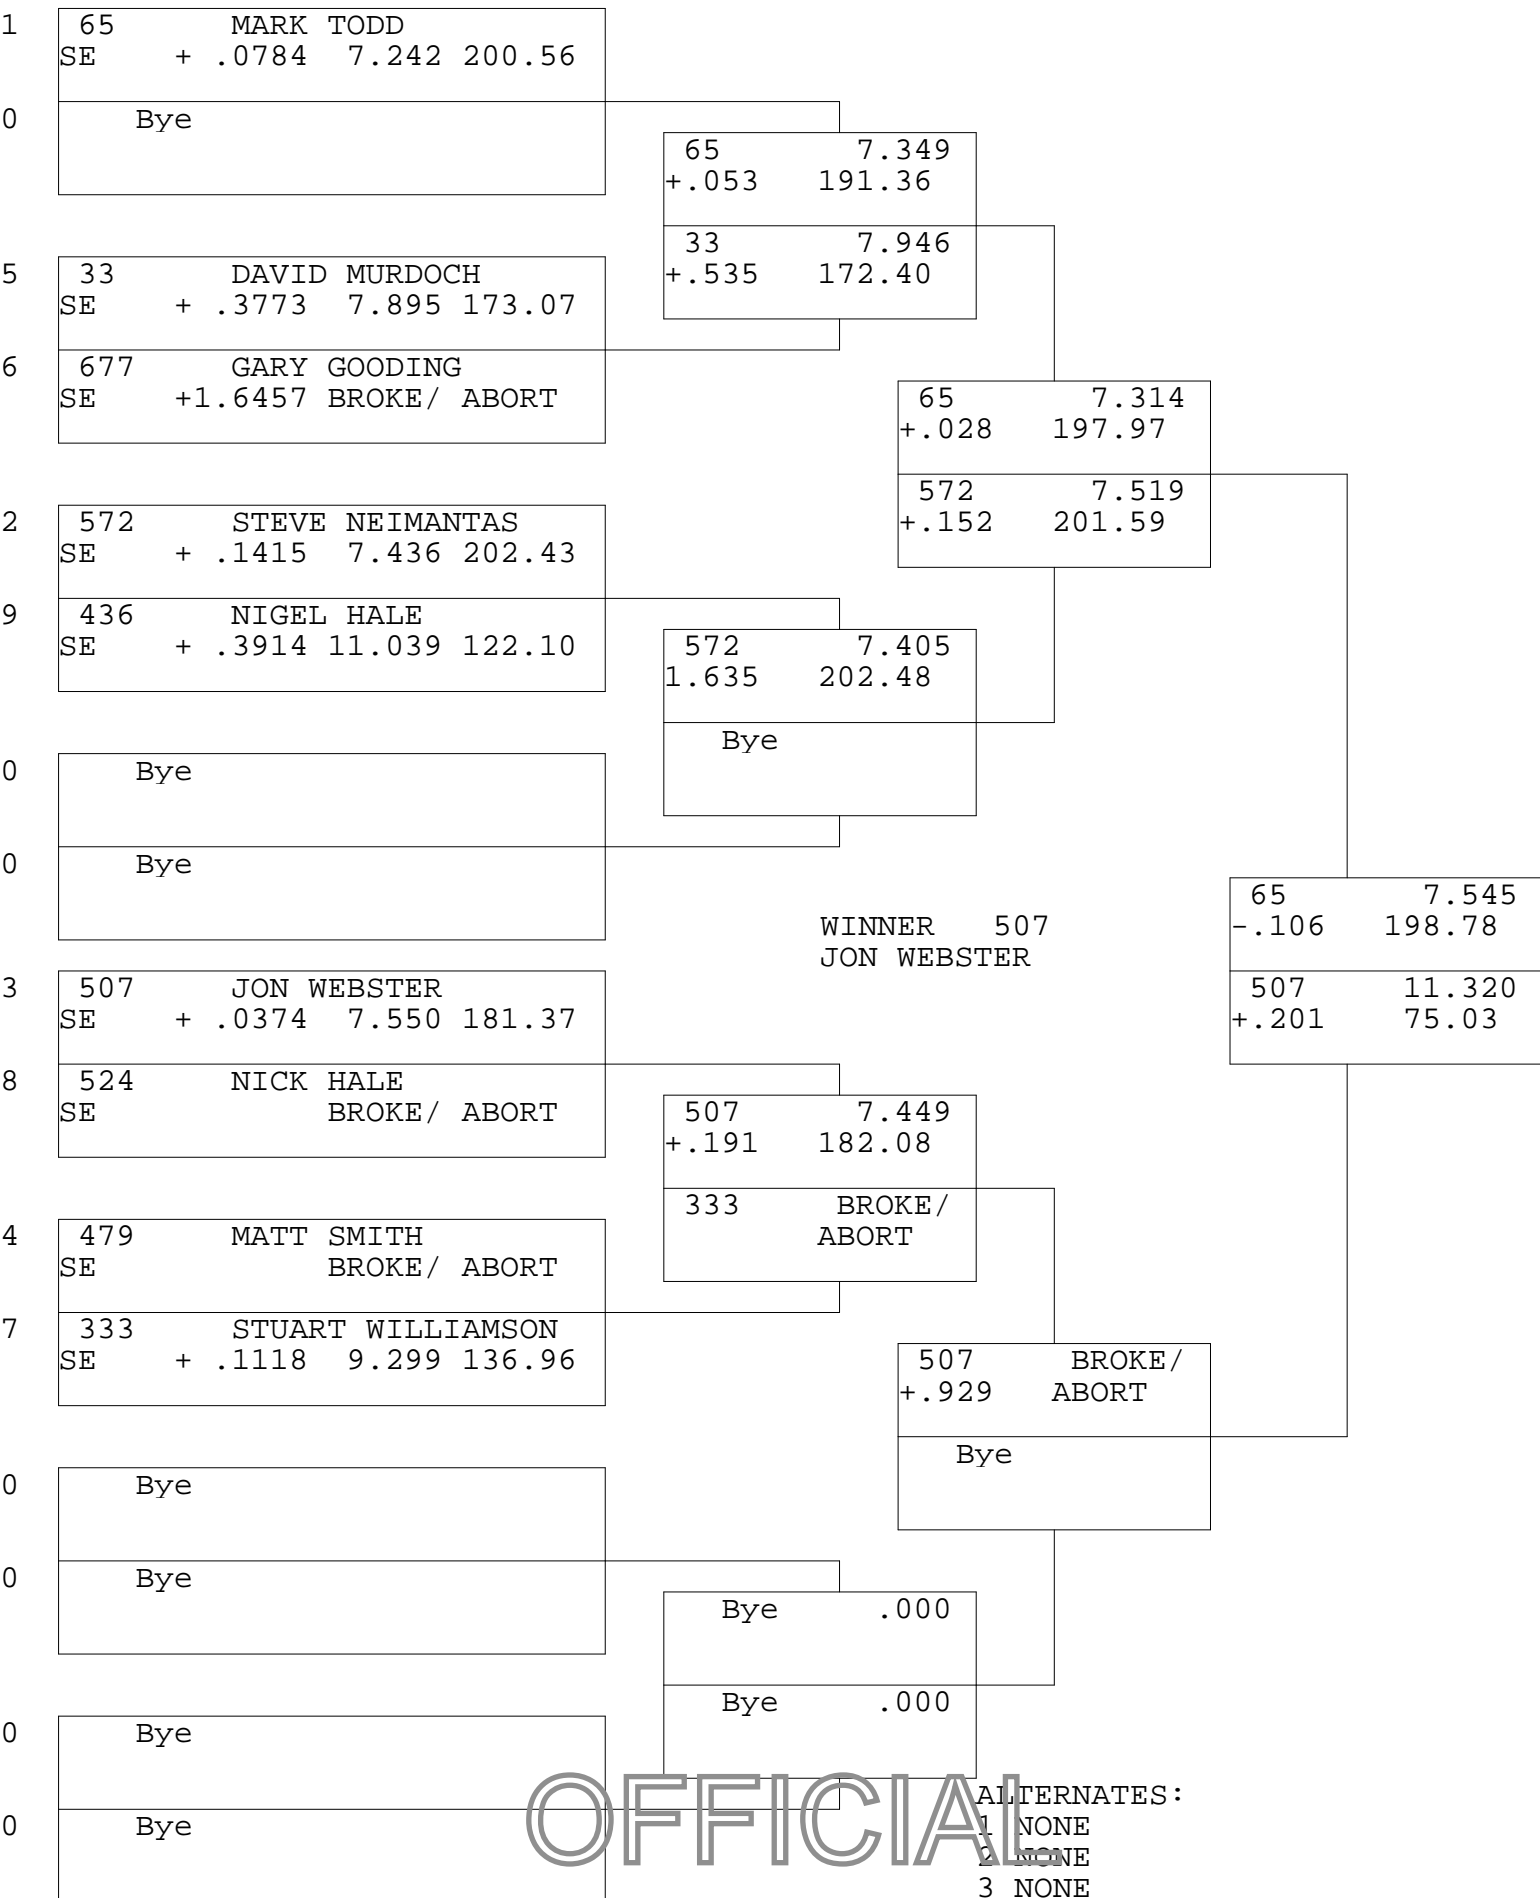

STREET ELIMINATOR

TSI RACENET SYSTEM  
PROGRESSIVE LADDER FOR 9 CARS

9/20/2015  
4:13:31 PM

OFFICIAL