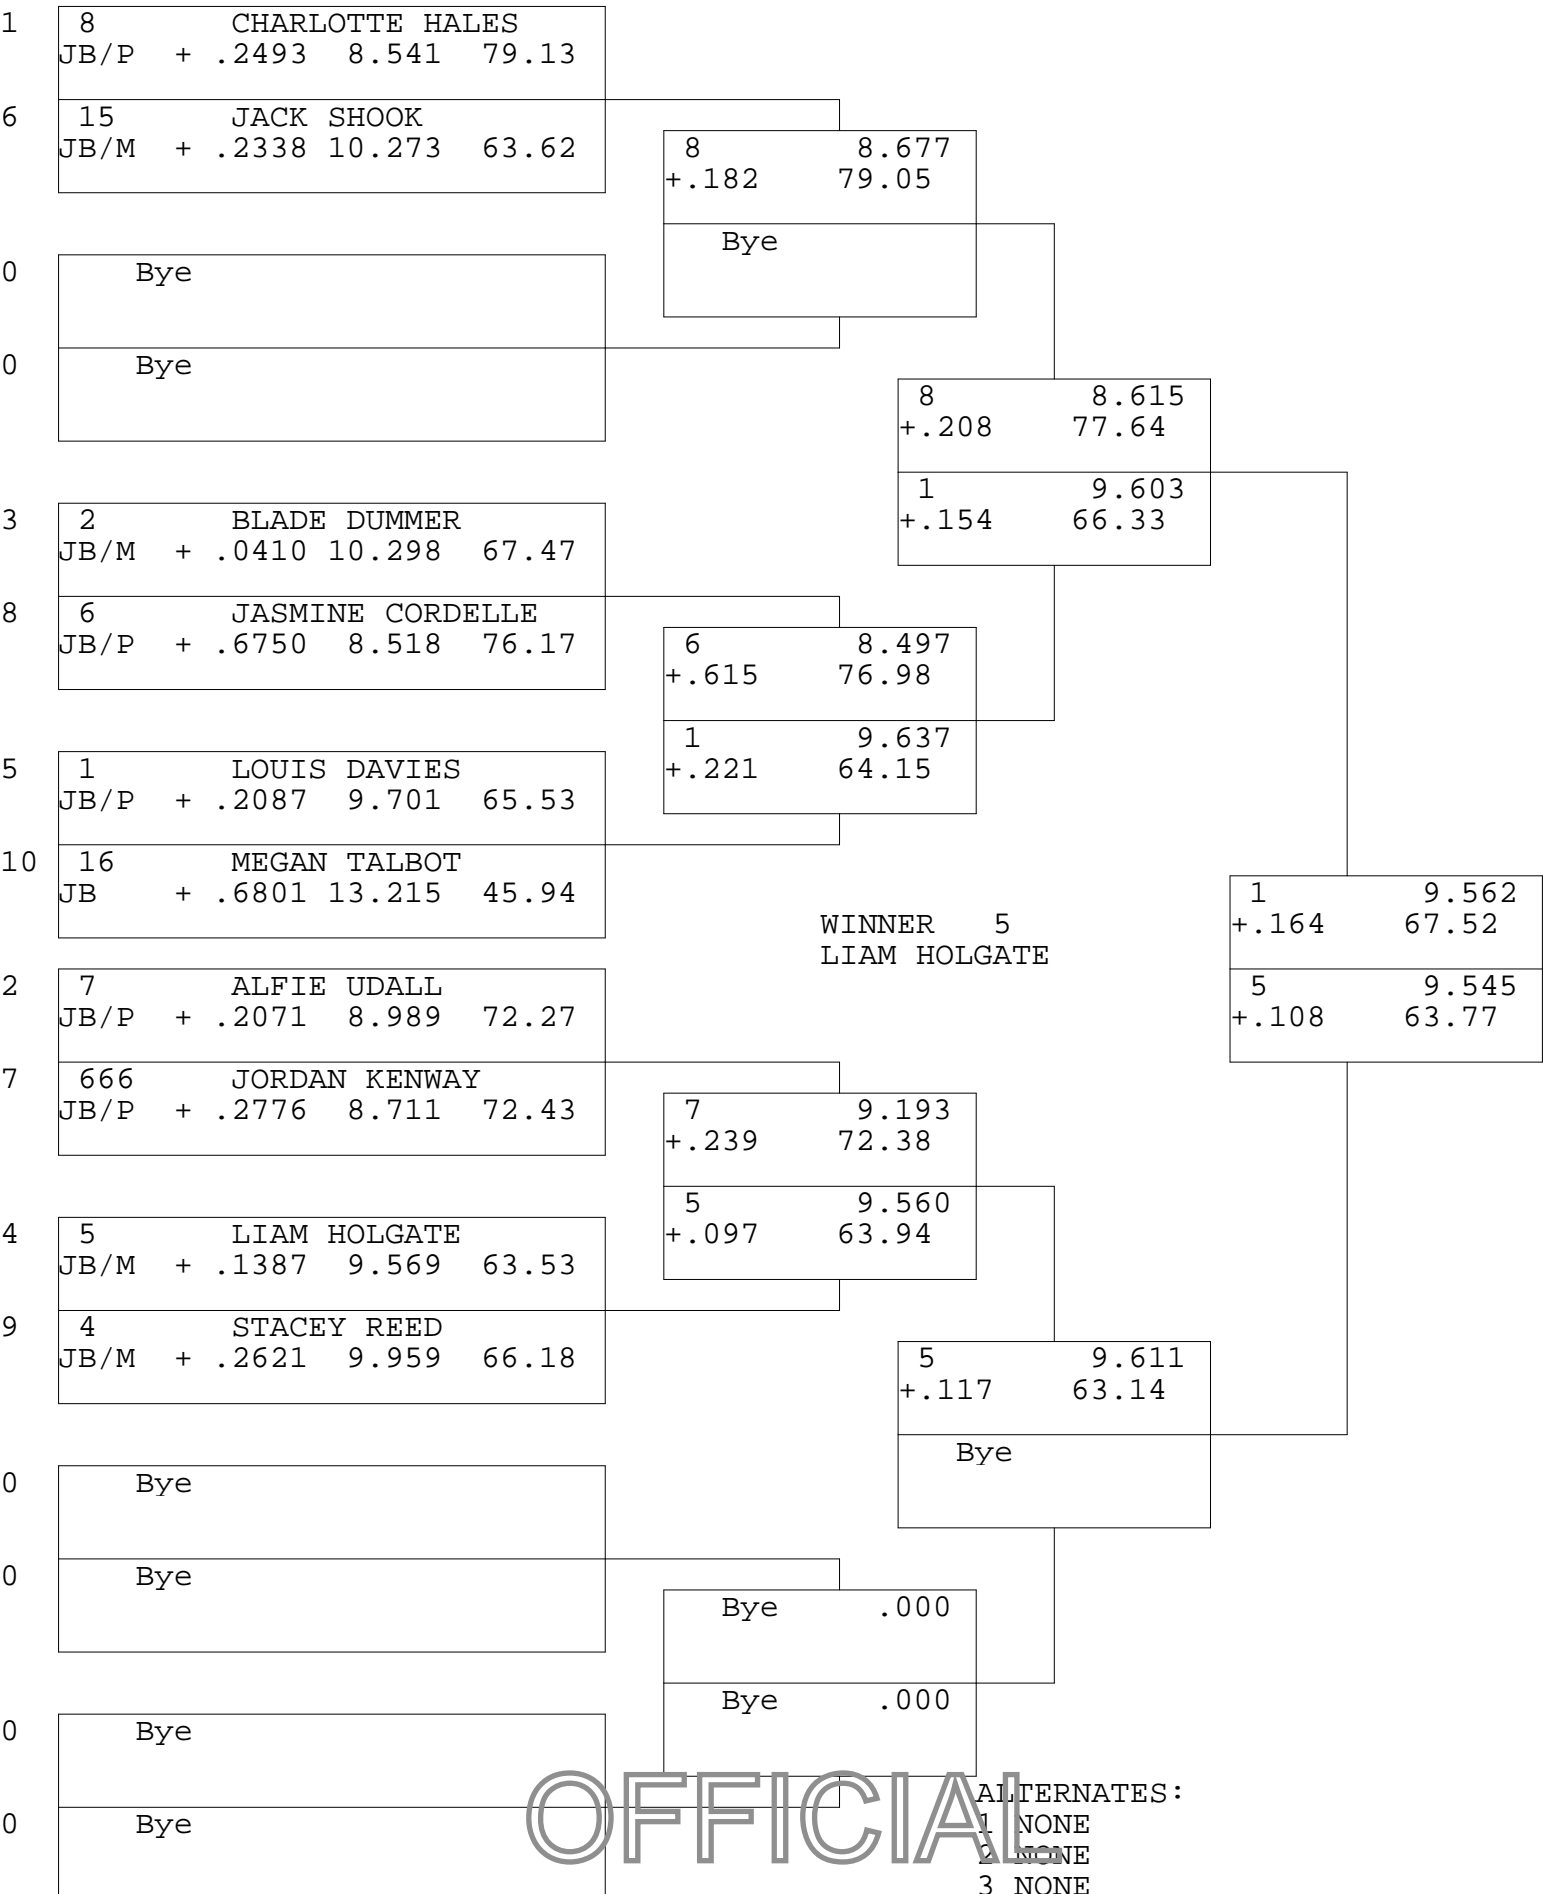

JUNIOR DRAG BIKE

TSI RACENET SYSTEM
PROGRESSIVE LADDER FOR 10 CARS

9/20/2015
4:19:45 PM

OFFICIAL