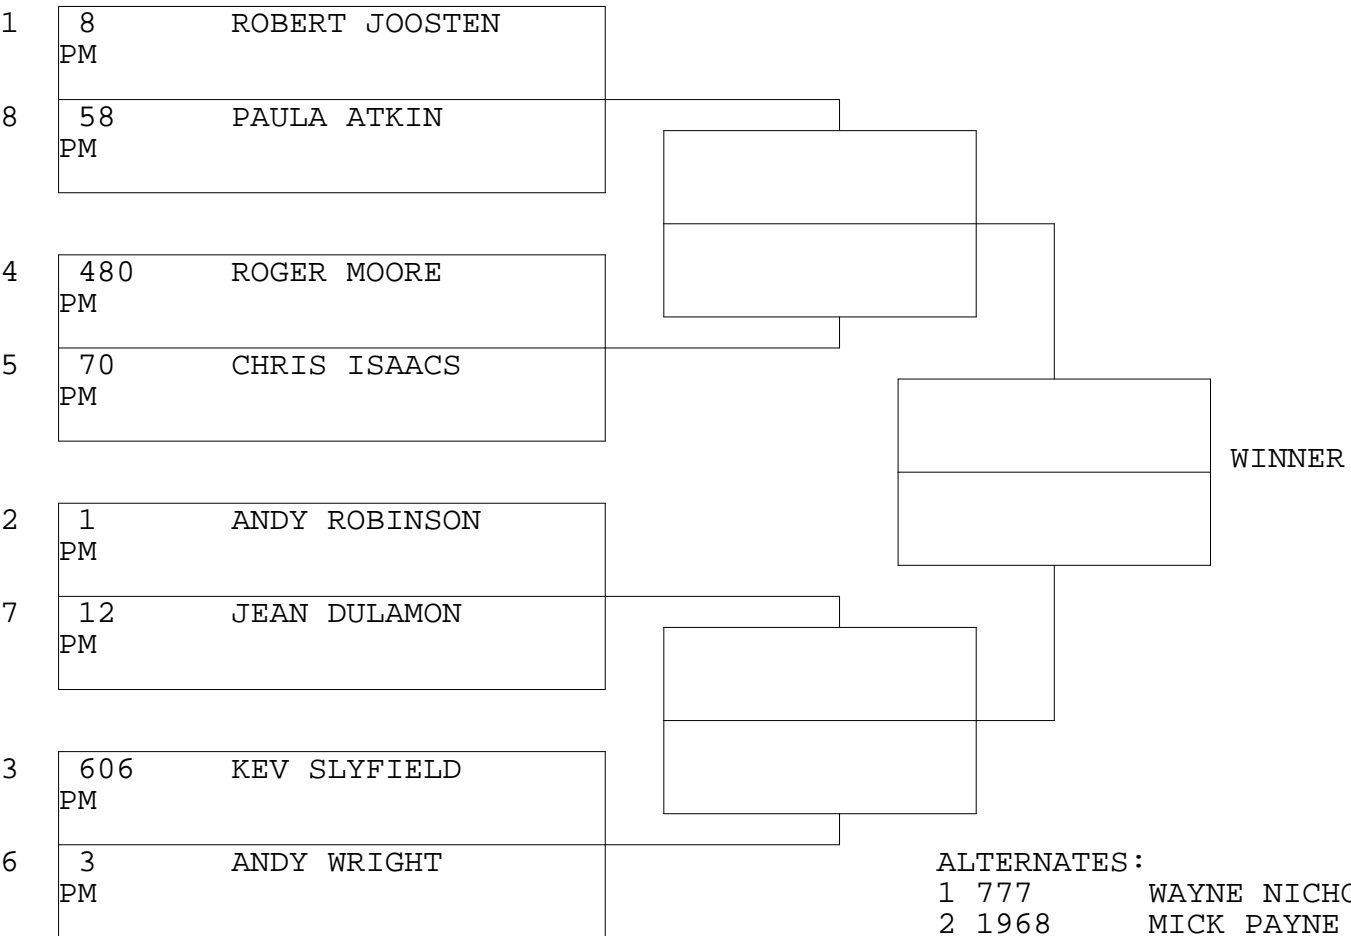

MSA PRO MODIFIED

TSI RACENET SYSTEM
PROGRESSIVE LADDER FOR 8 CARS

25/07/2015
20:00:32

OFFICIAL