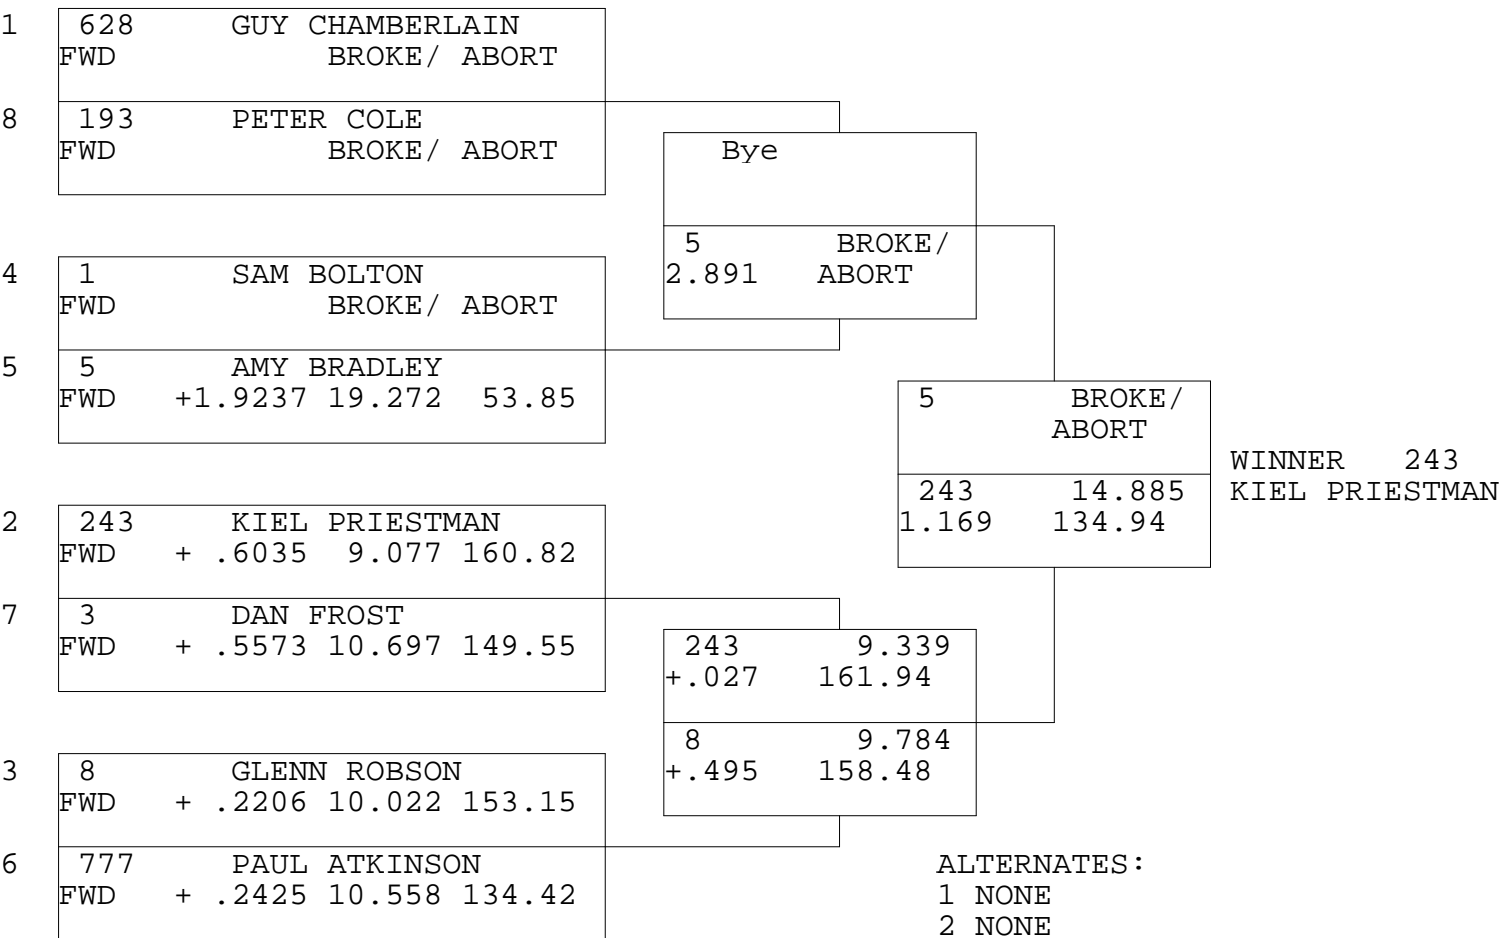

FRONT WHEEL DRIVE

TSI RACENET SYSTEM
 PROGRESSIVE LADDER FOR 8 CARS

05/07/2015
 16:22:20

OFFICIAL