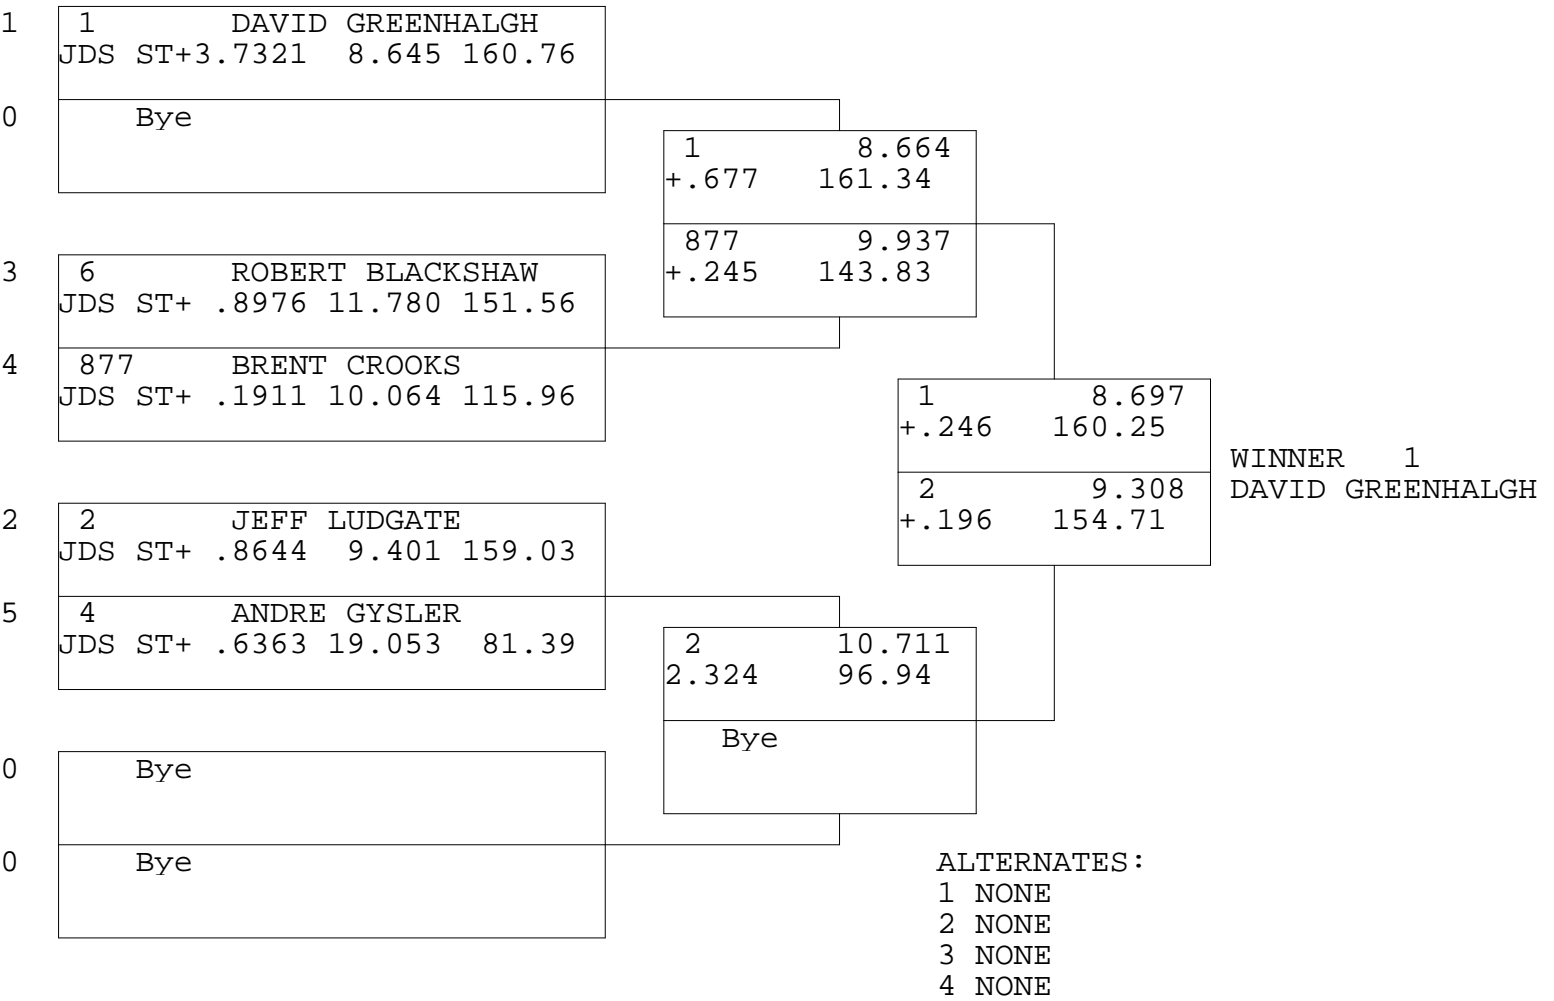

JDS STREET

TSI RACENET SYSTEM
PROGRESSIVE LADDER FOR 5 CARS

10/11/2015
5:17:55 PM

OFFICIAL