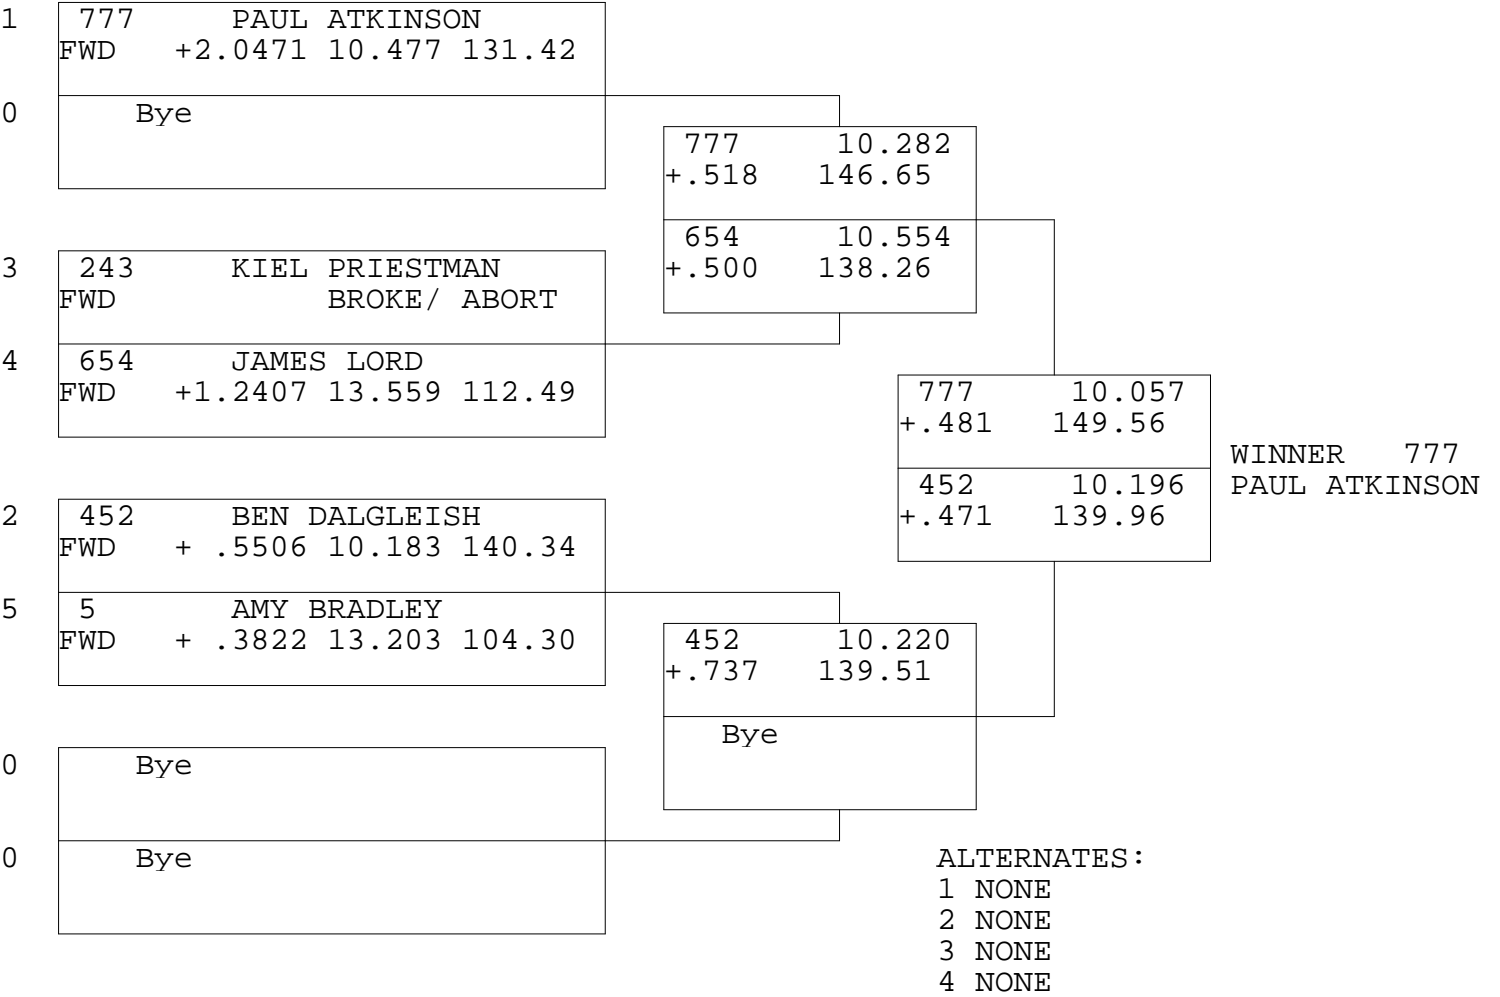

FRONT WHEEL DRIVE

TSI RACENET SYSTEM
 PROGRESSIVE LADDER FOR 5 CARS

10/11/2015
 5:22:53 PM

OFFICIAL