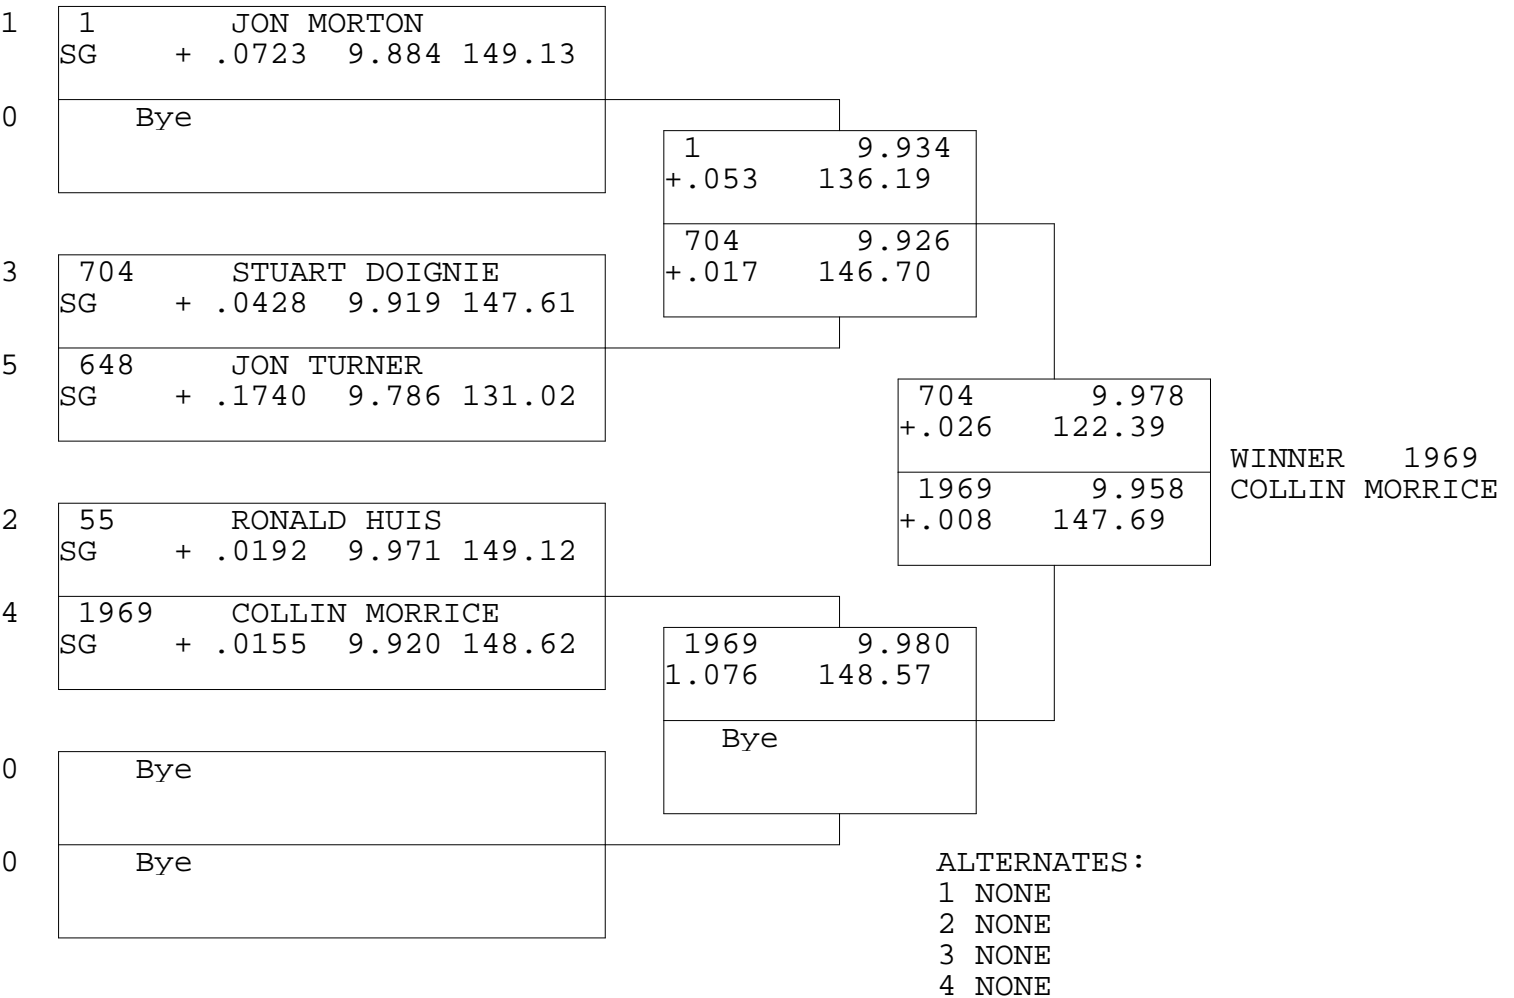

SUPER GAS

TSI RACENET SYSTEM  
 PROGRESSIVE LADDER FOR 5 CARS

05/04/2015  
 18:54:21

OFFICIAL