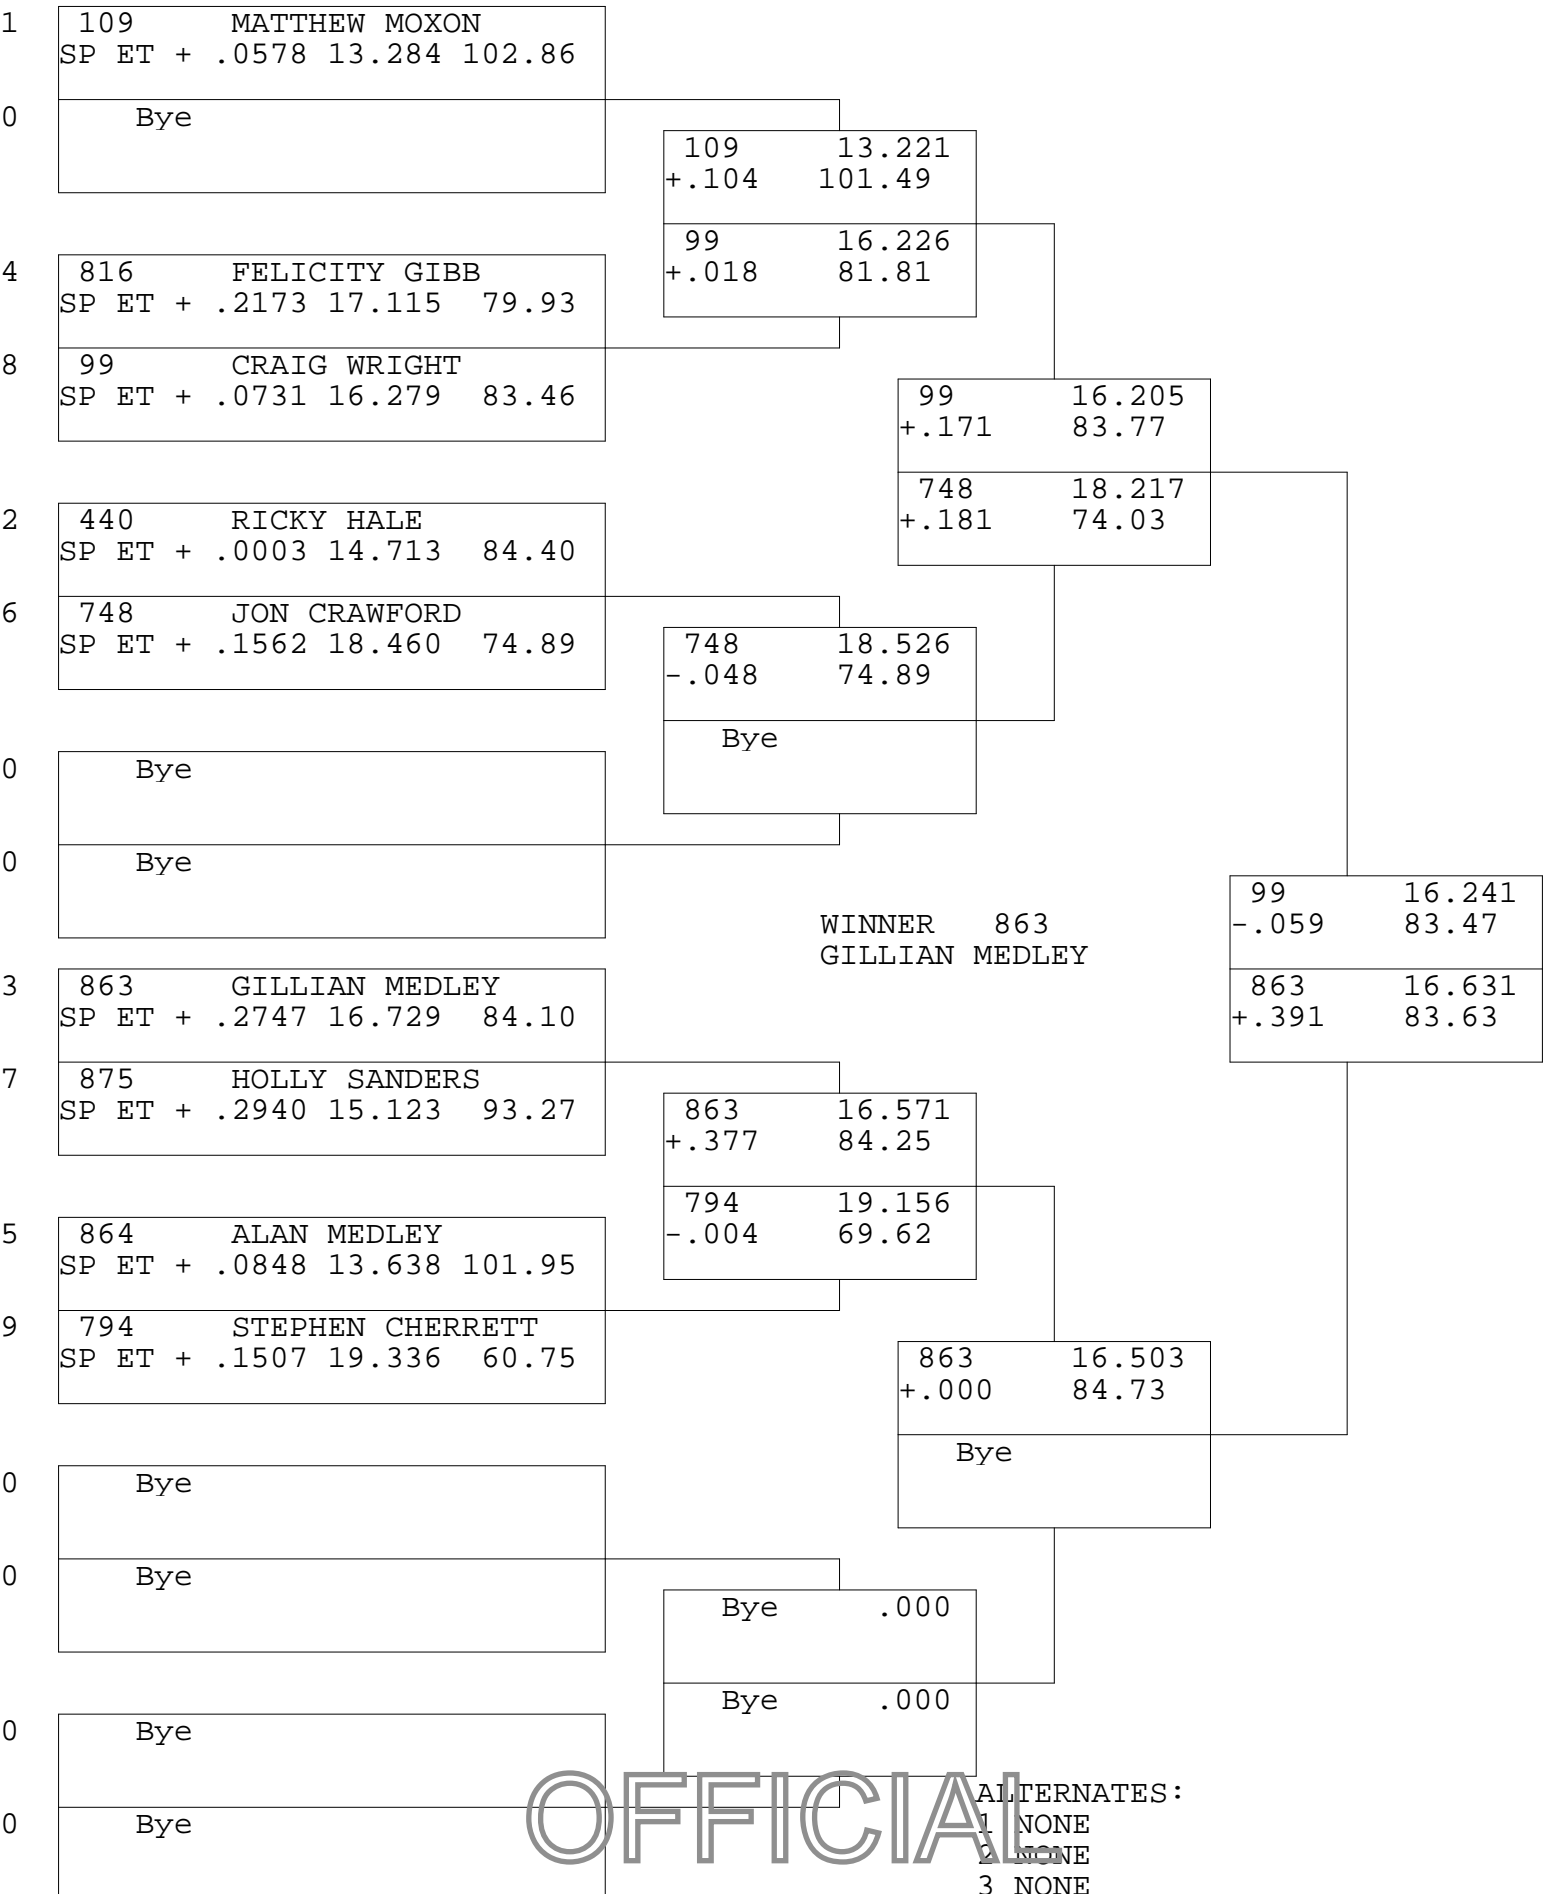

SPORTSMAN ET

TSI RACENET SYSTEM  
PROGRESSIVE LADDER FOR 9 CARS

05/04/2015  
18:33:26

OFFICIAL