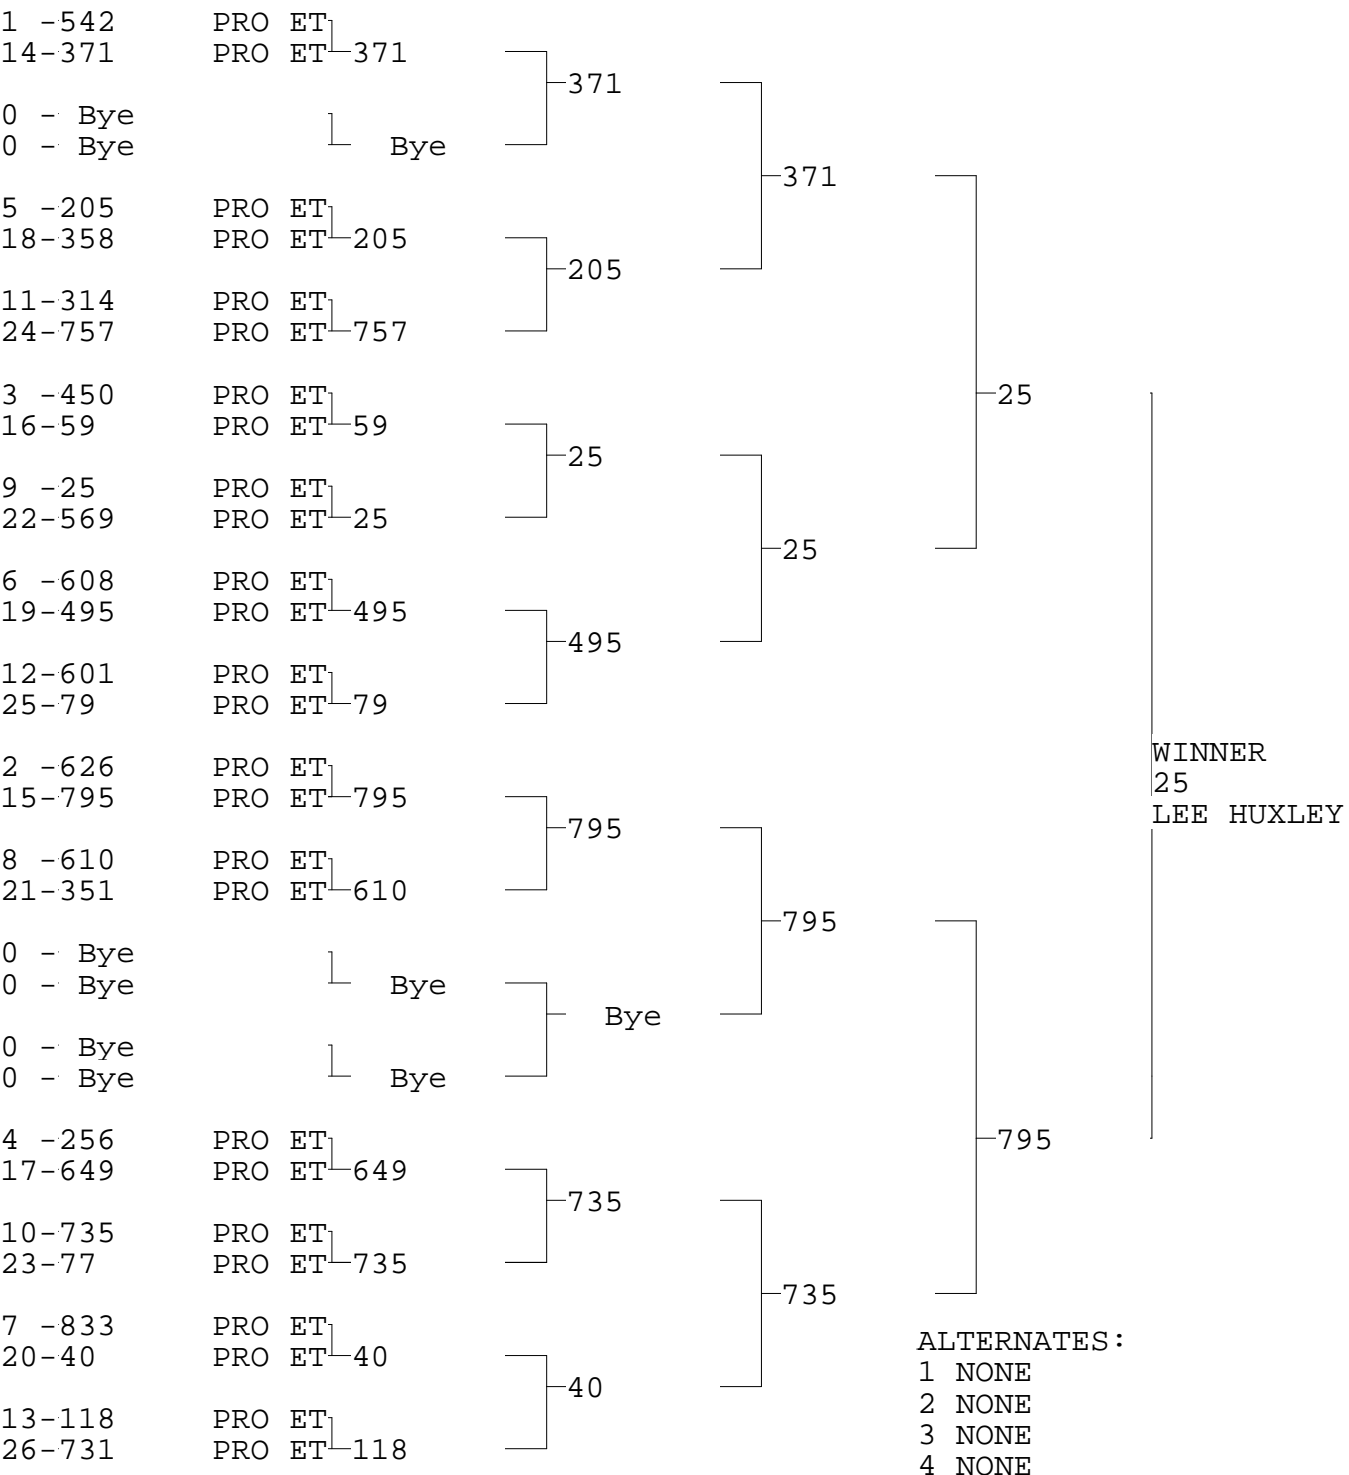

PRO ET

TSI RACENET SYSTEM
PROGRESSIVE LADDER FOR 26 CARS

05/04/2015
18:51:27

OFFICIAL