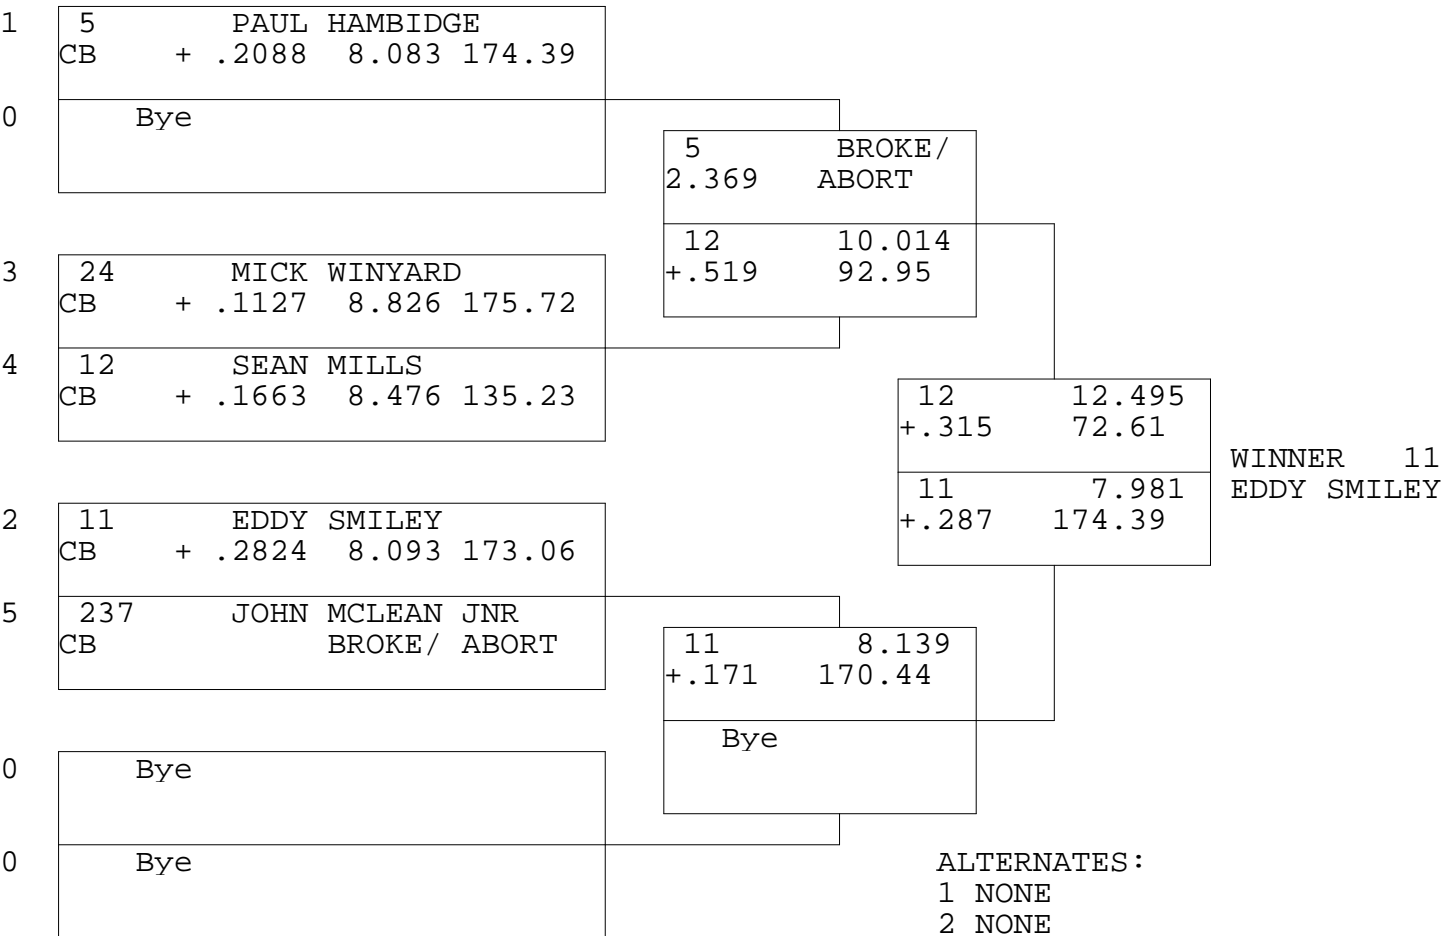

COMP BIKE

TSI RACENET SYSTEM
 PROGRESSIVE LADDER FOR 5 CARS

05/04/2015
 18:55:22

OFFICIAL