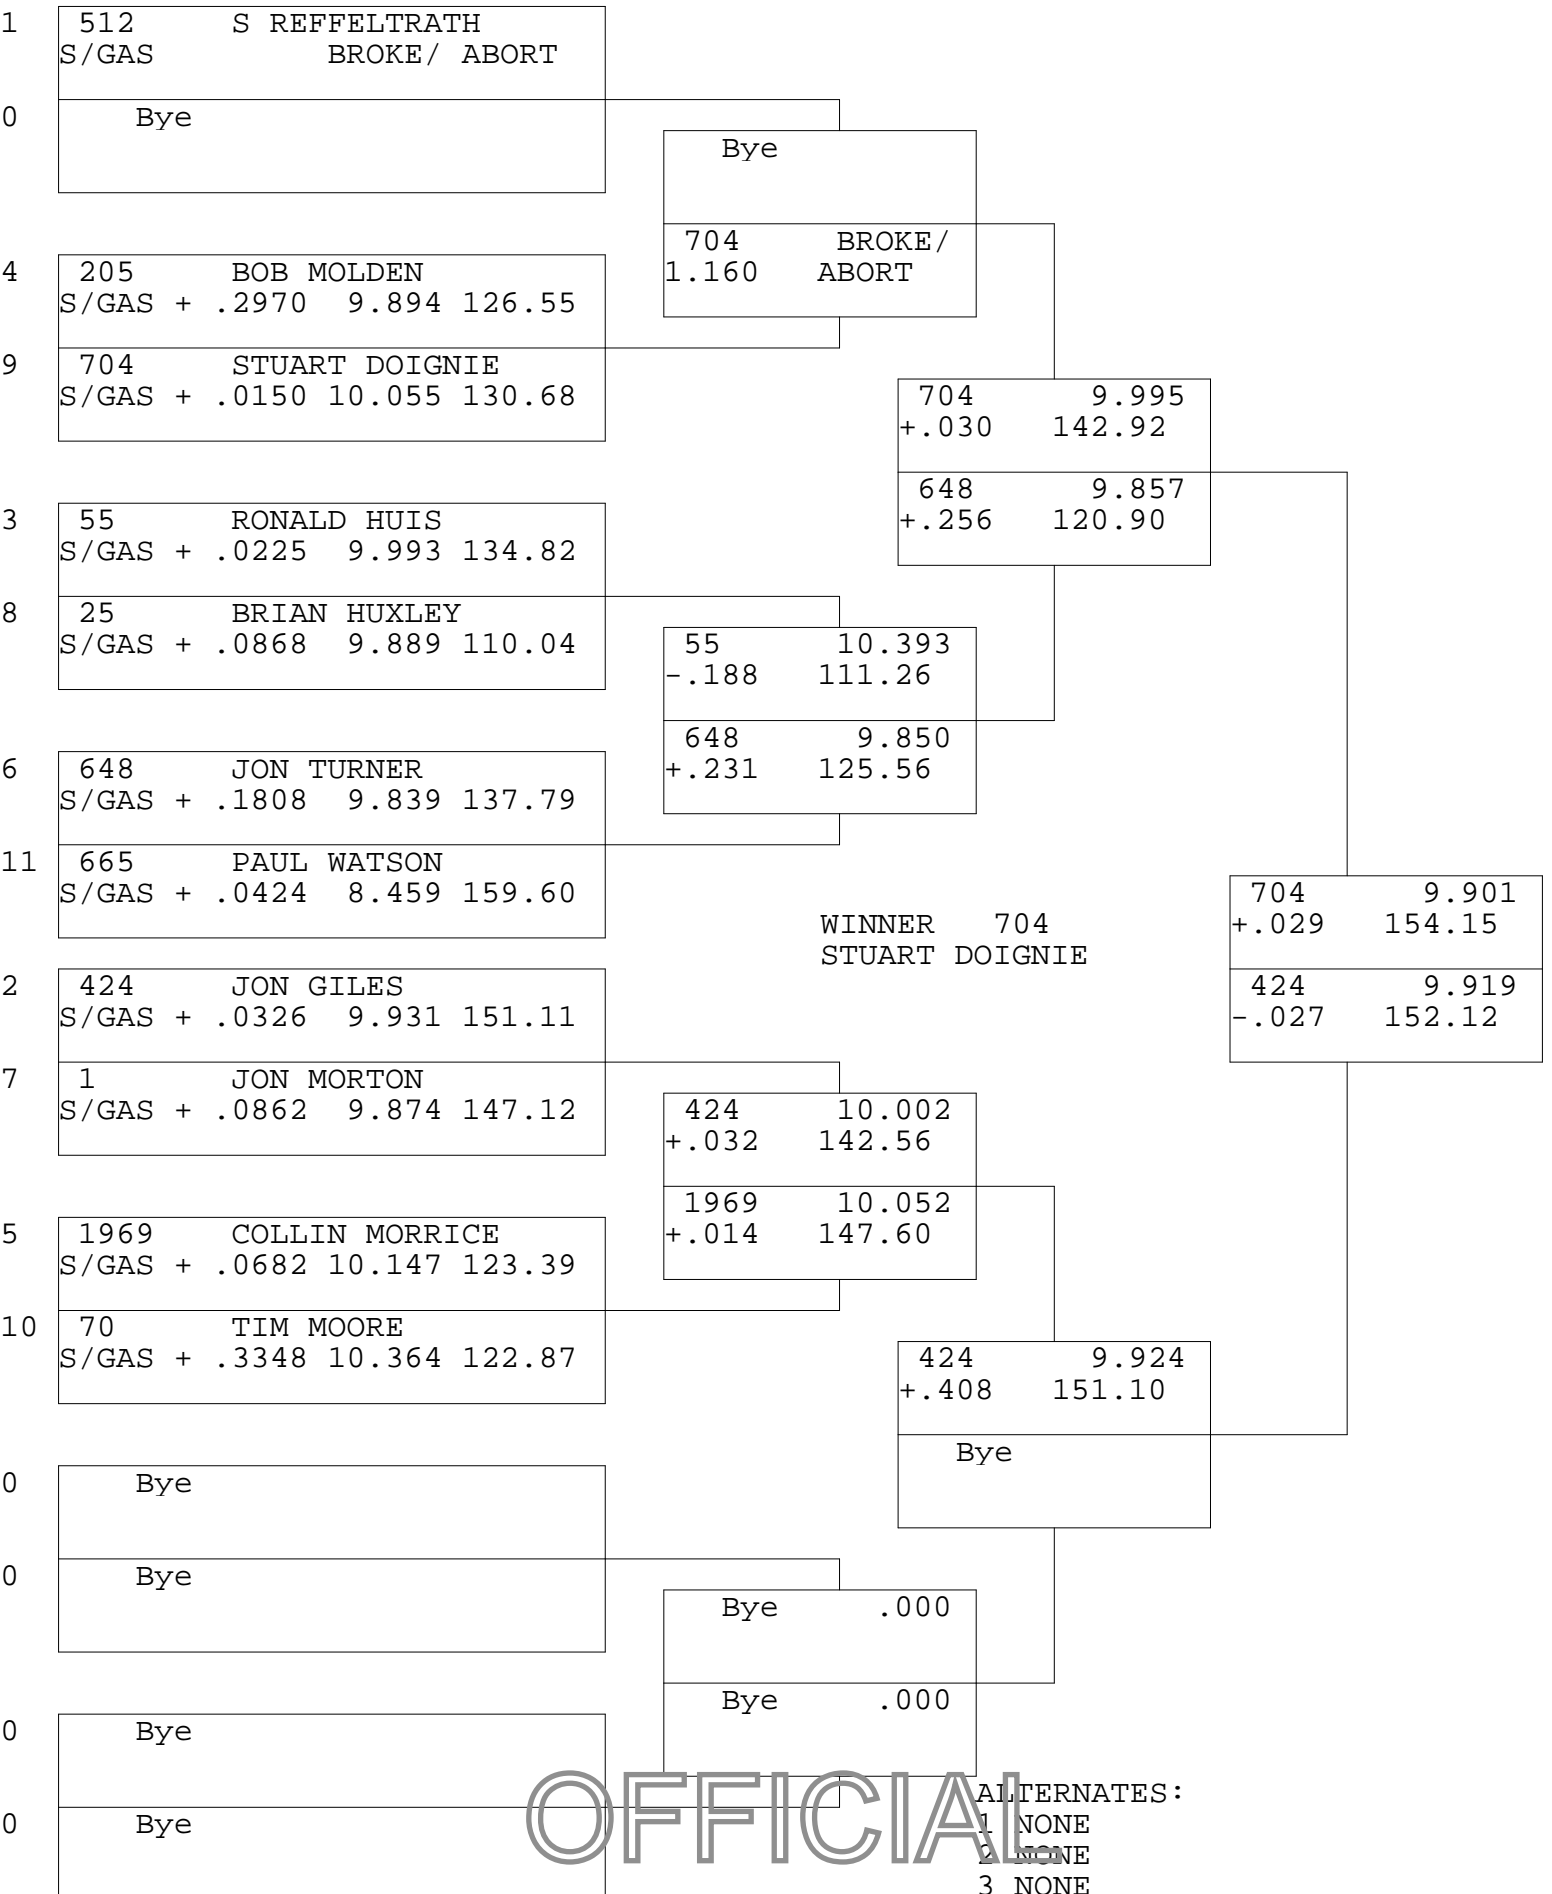

SUPER GAS

TSI RACENET SYSTEM
PROGRESSIVE LADDER FOR 11 CARS

25/05/2015
19:46:29

OFFICIAL ALTERNATES:
1 NONE
2 NONE
3 NONE
4 NONE