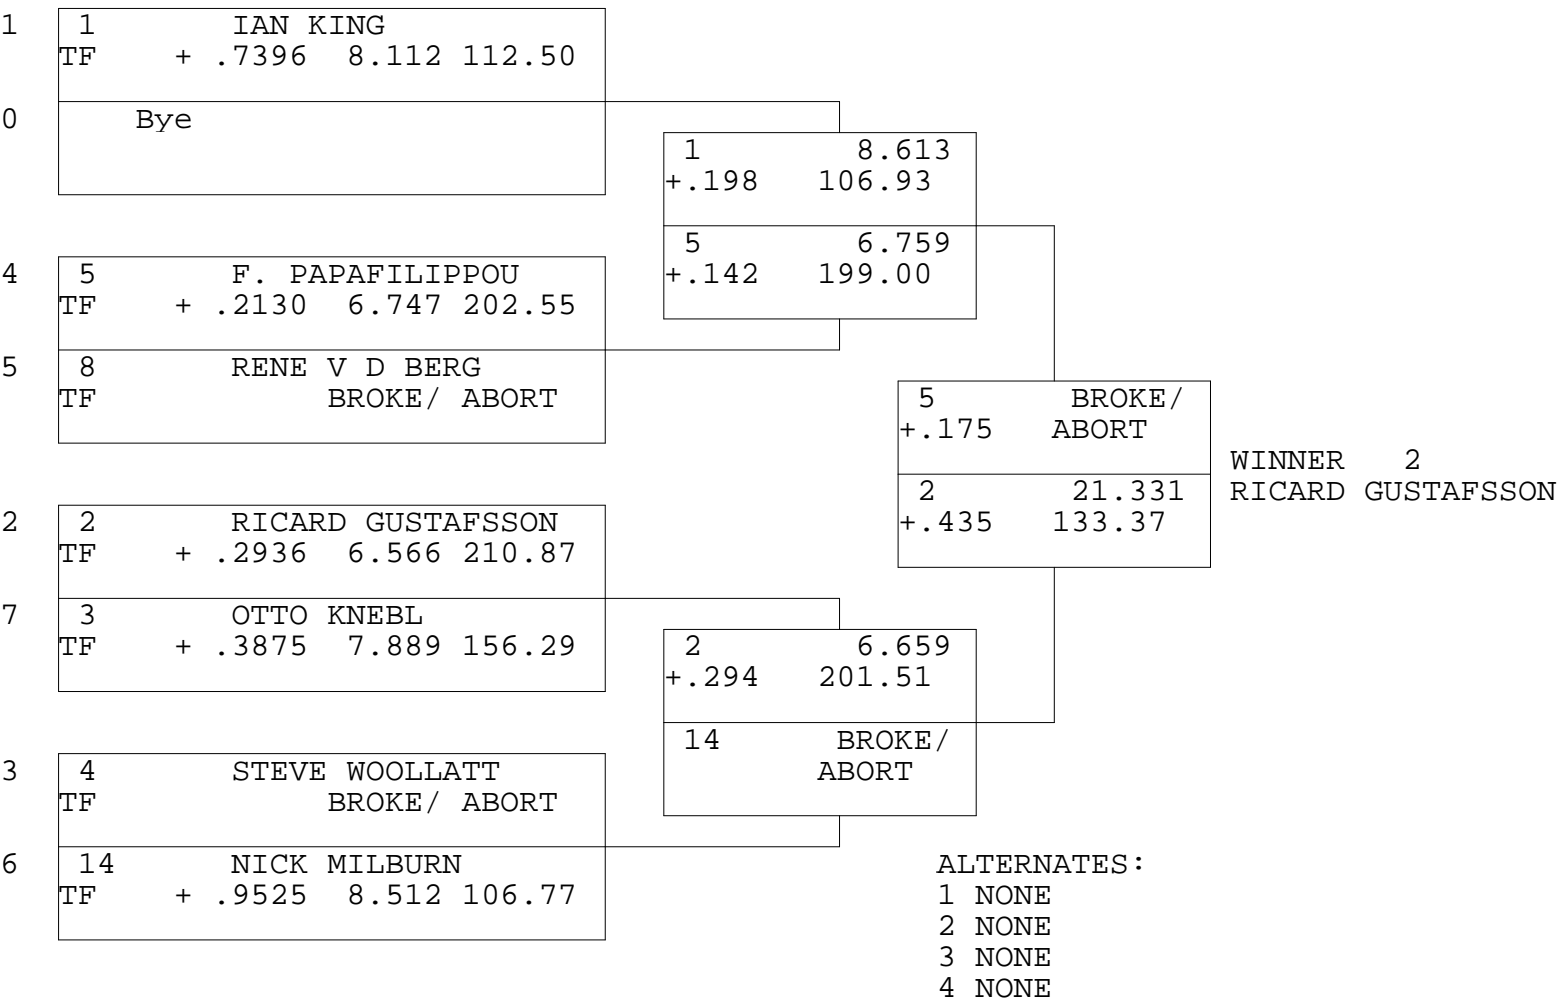

FIM TOP FUEL BIKE

TSI RACENET SYSTEM
PROGRESSIVE LADDER FOR 7 CARS

25/05/2015
17:01:08

OFFICIAL