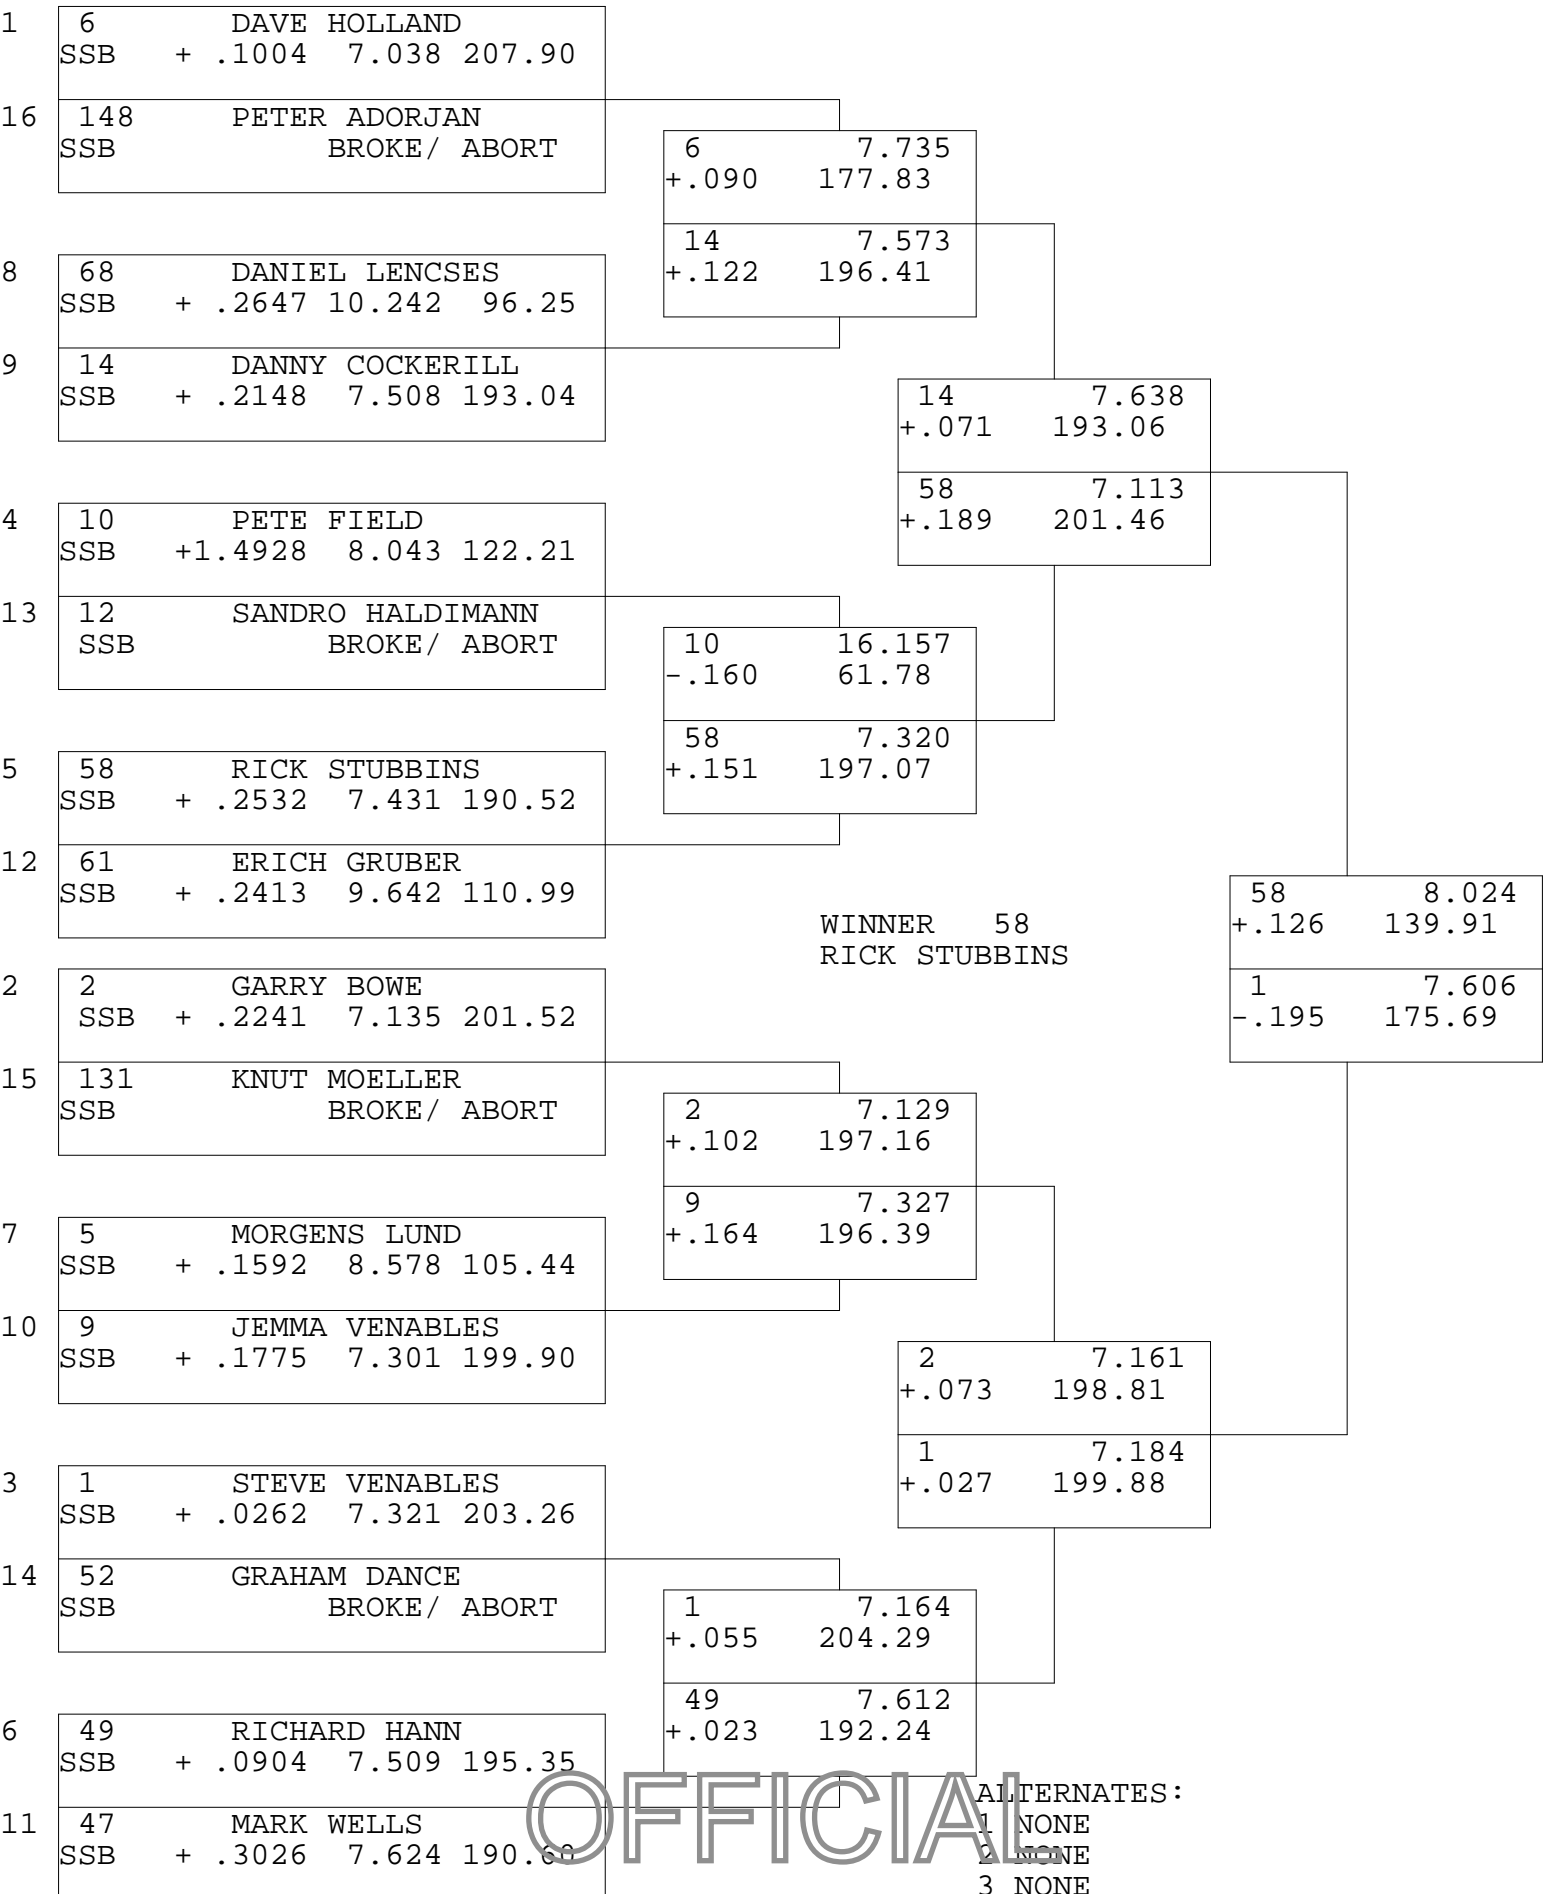

FIM SUPER STREET

TSI RACENET SYSTEM  
PROGRESSIVE LADDER FOR 16 CARS

25/05/2015  
17:02:20

OFFICIAL ALTERNATES:  
1 NONE  
2 NONE  
3 NONE  
4 NONE