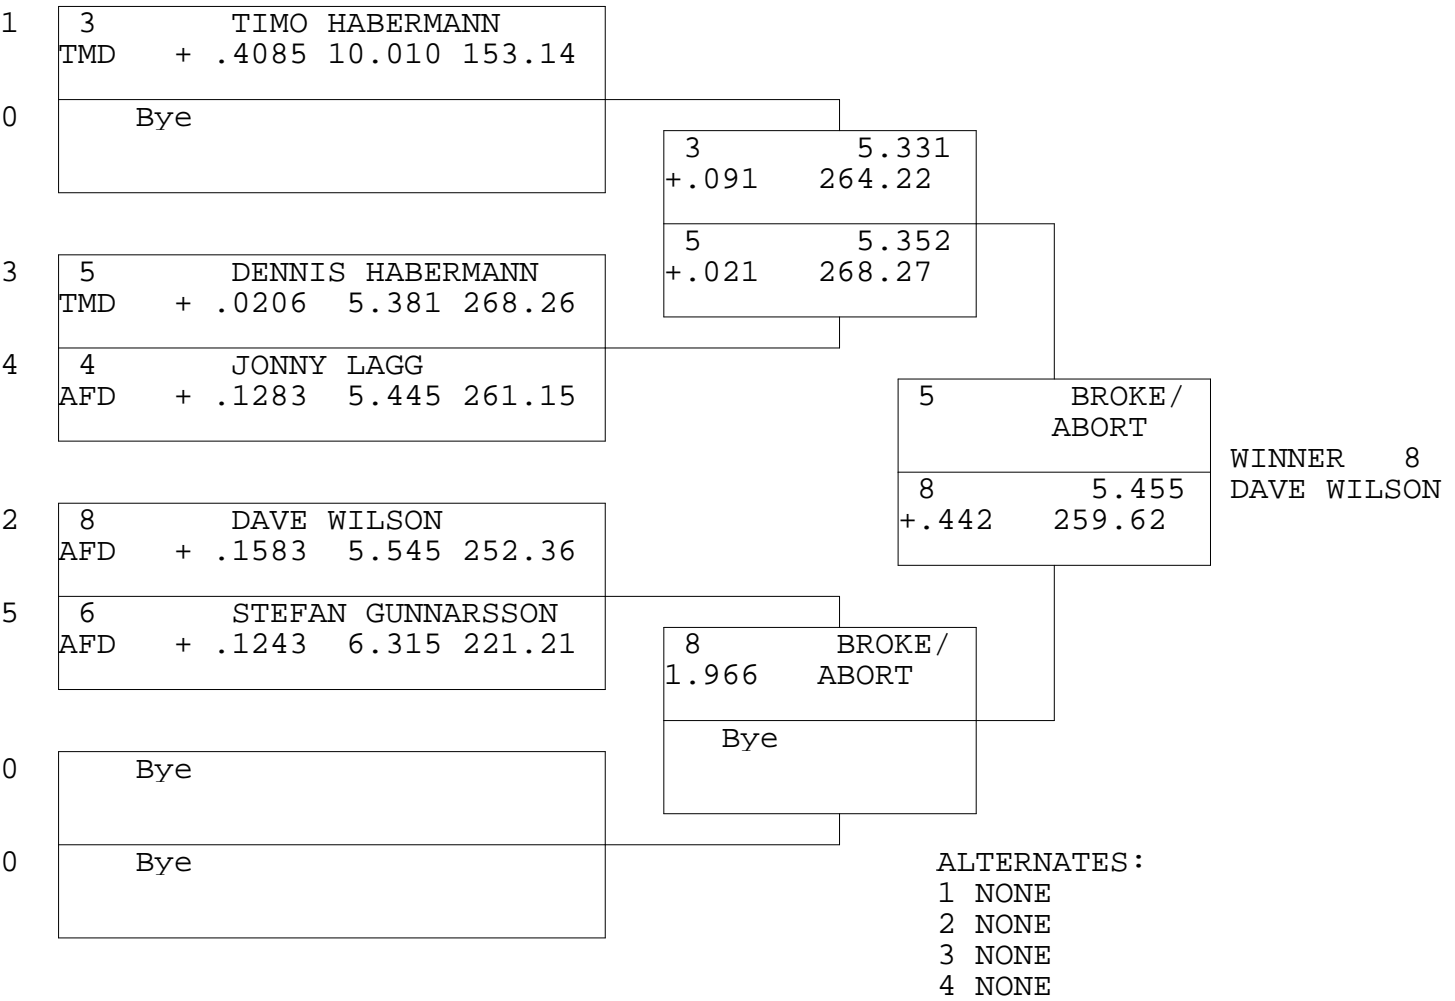

FIA TMD

TSI RACENET SYSTEM
PROGRESSIVE LADDER FOR 5 CARS

25/05/2015
17:10:06

OFFICIAL