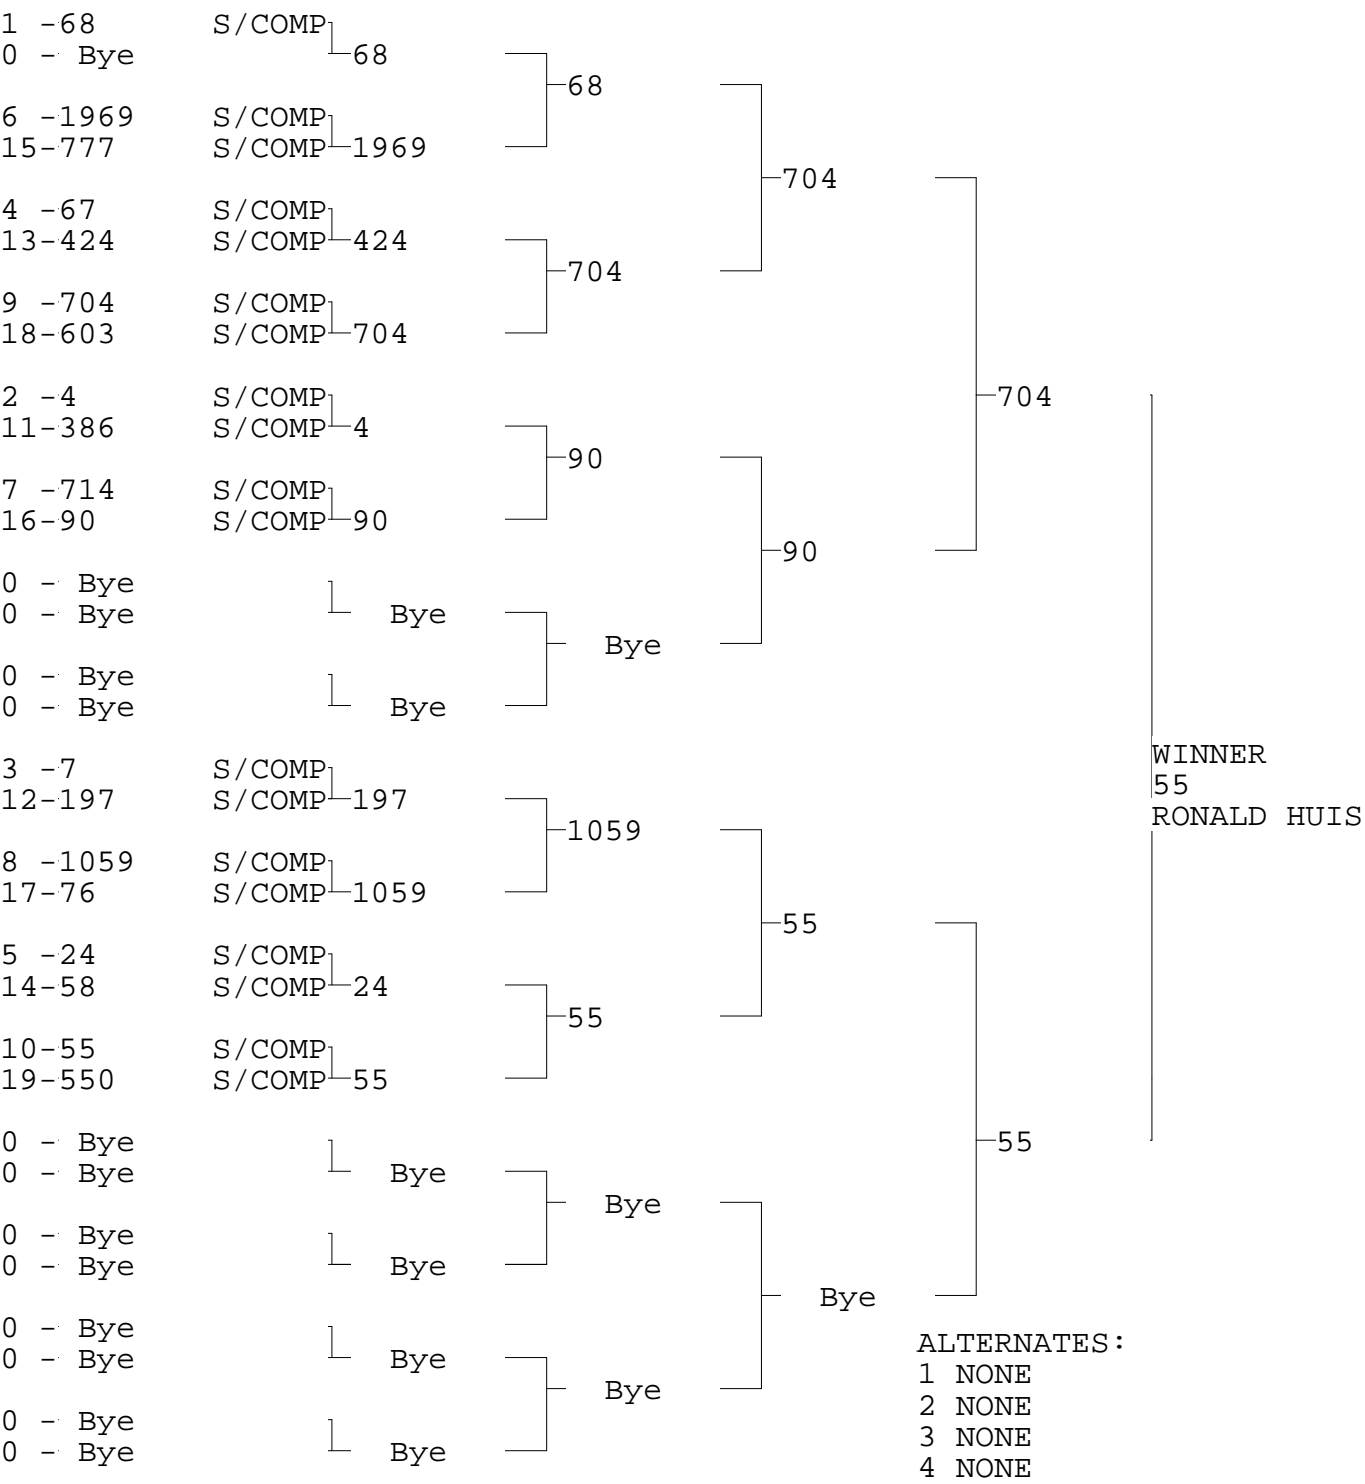

SUPER COMP

TSI RACENET SYSTEM
PROGRESSIVE LADDER FOR 19 CARS

06/09/2015
16:24:39

OFFICIAL