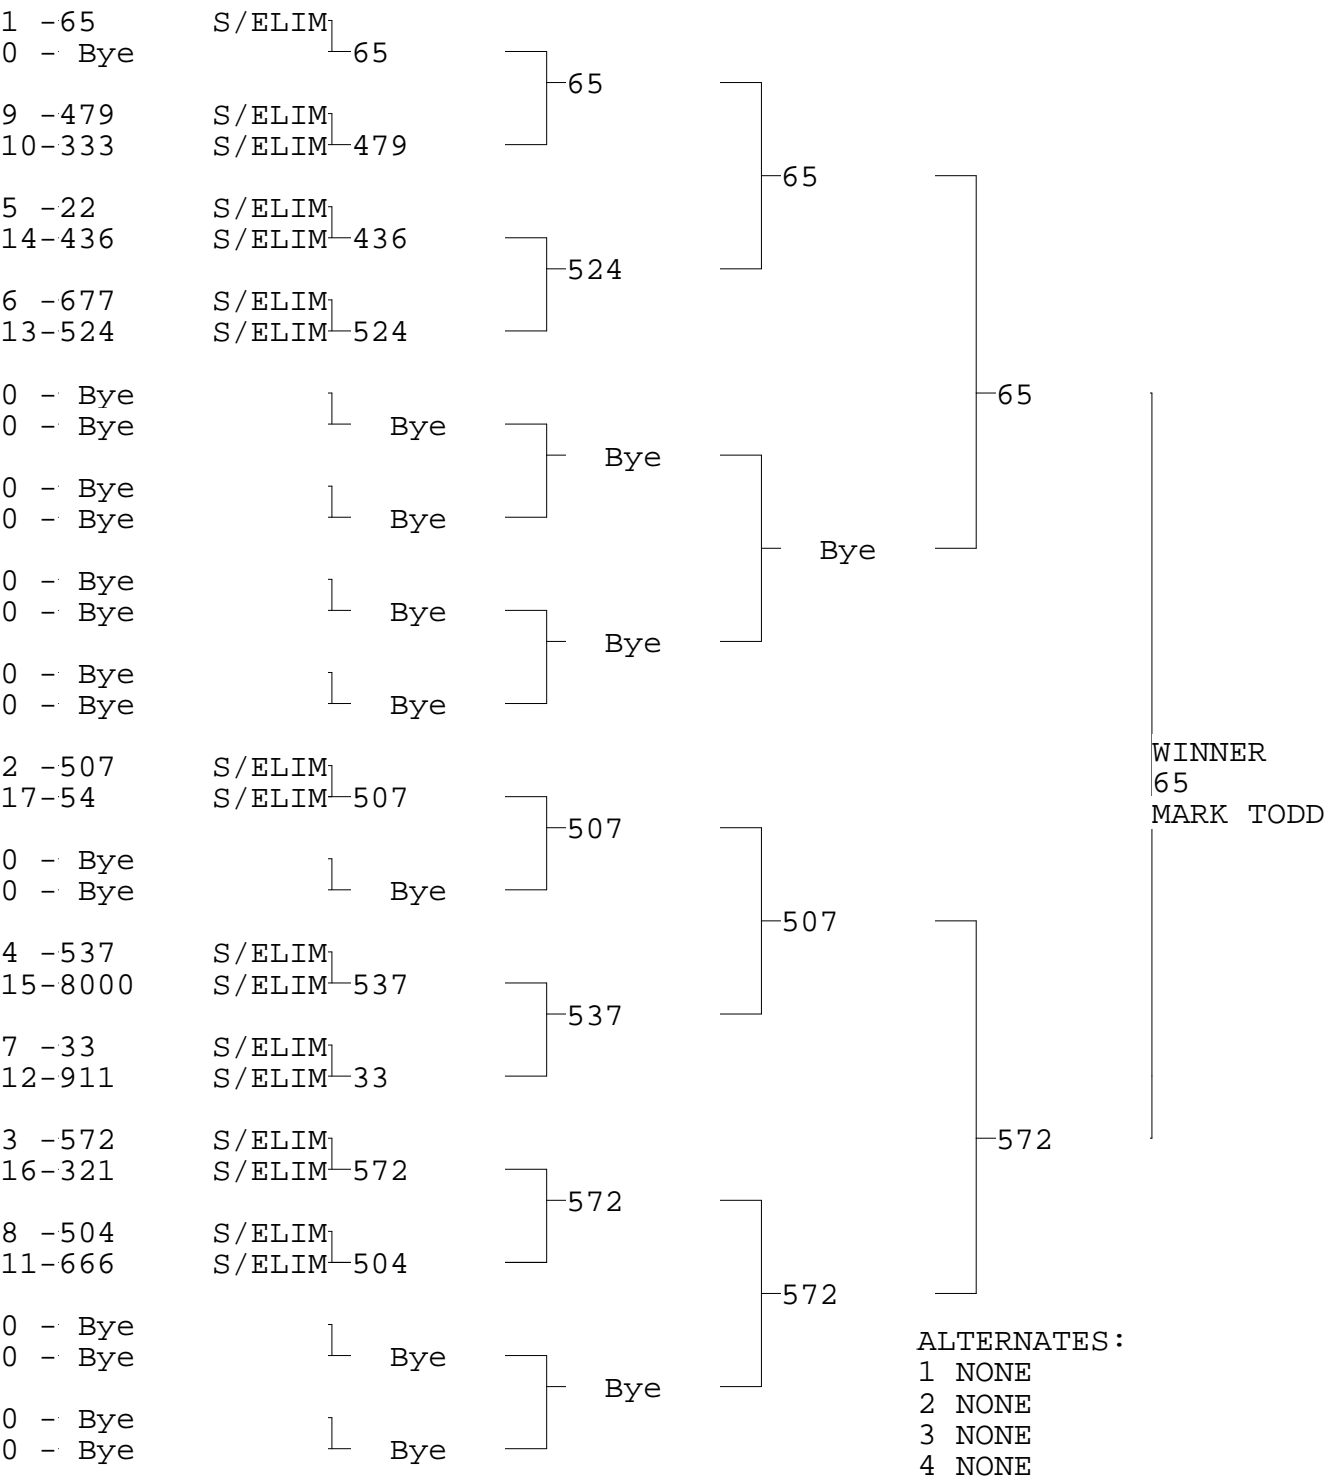

STREET ELIMINATOR

TSI RACENET SYSTEM  
PROGRESSIVE LADDER FOR 17 CARS

06/09/2015  
16:36:06

OFFICIAL