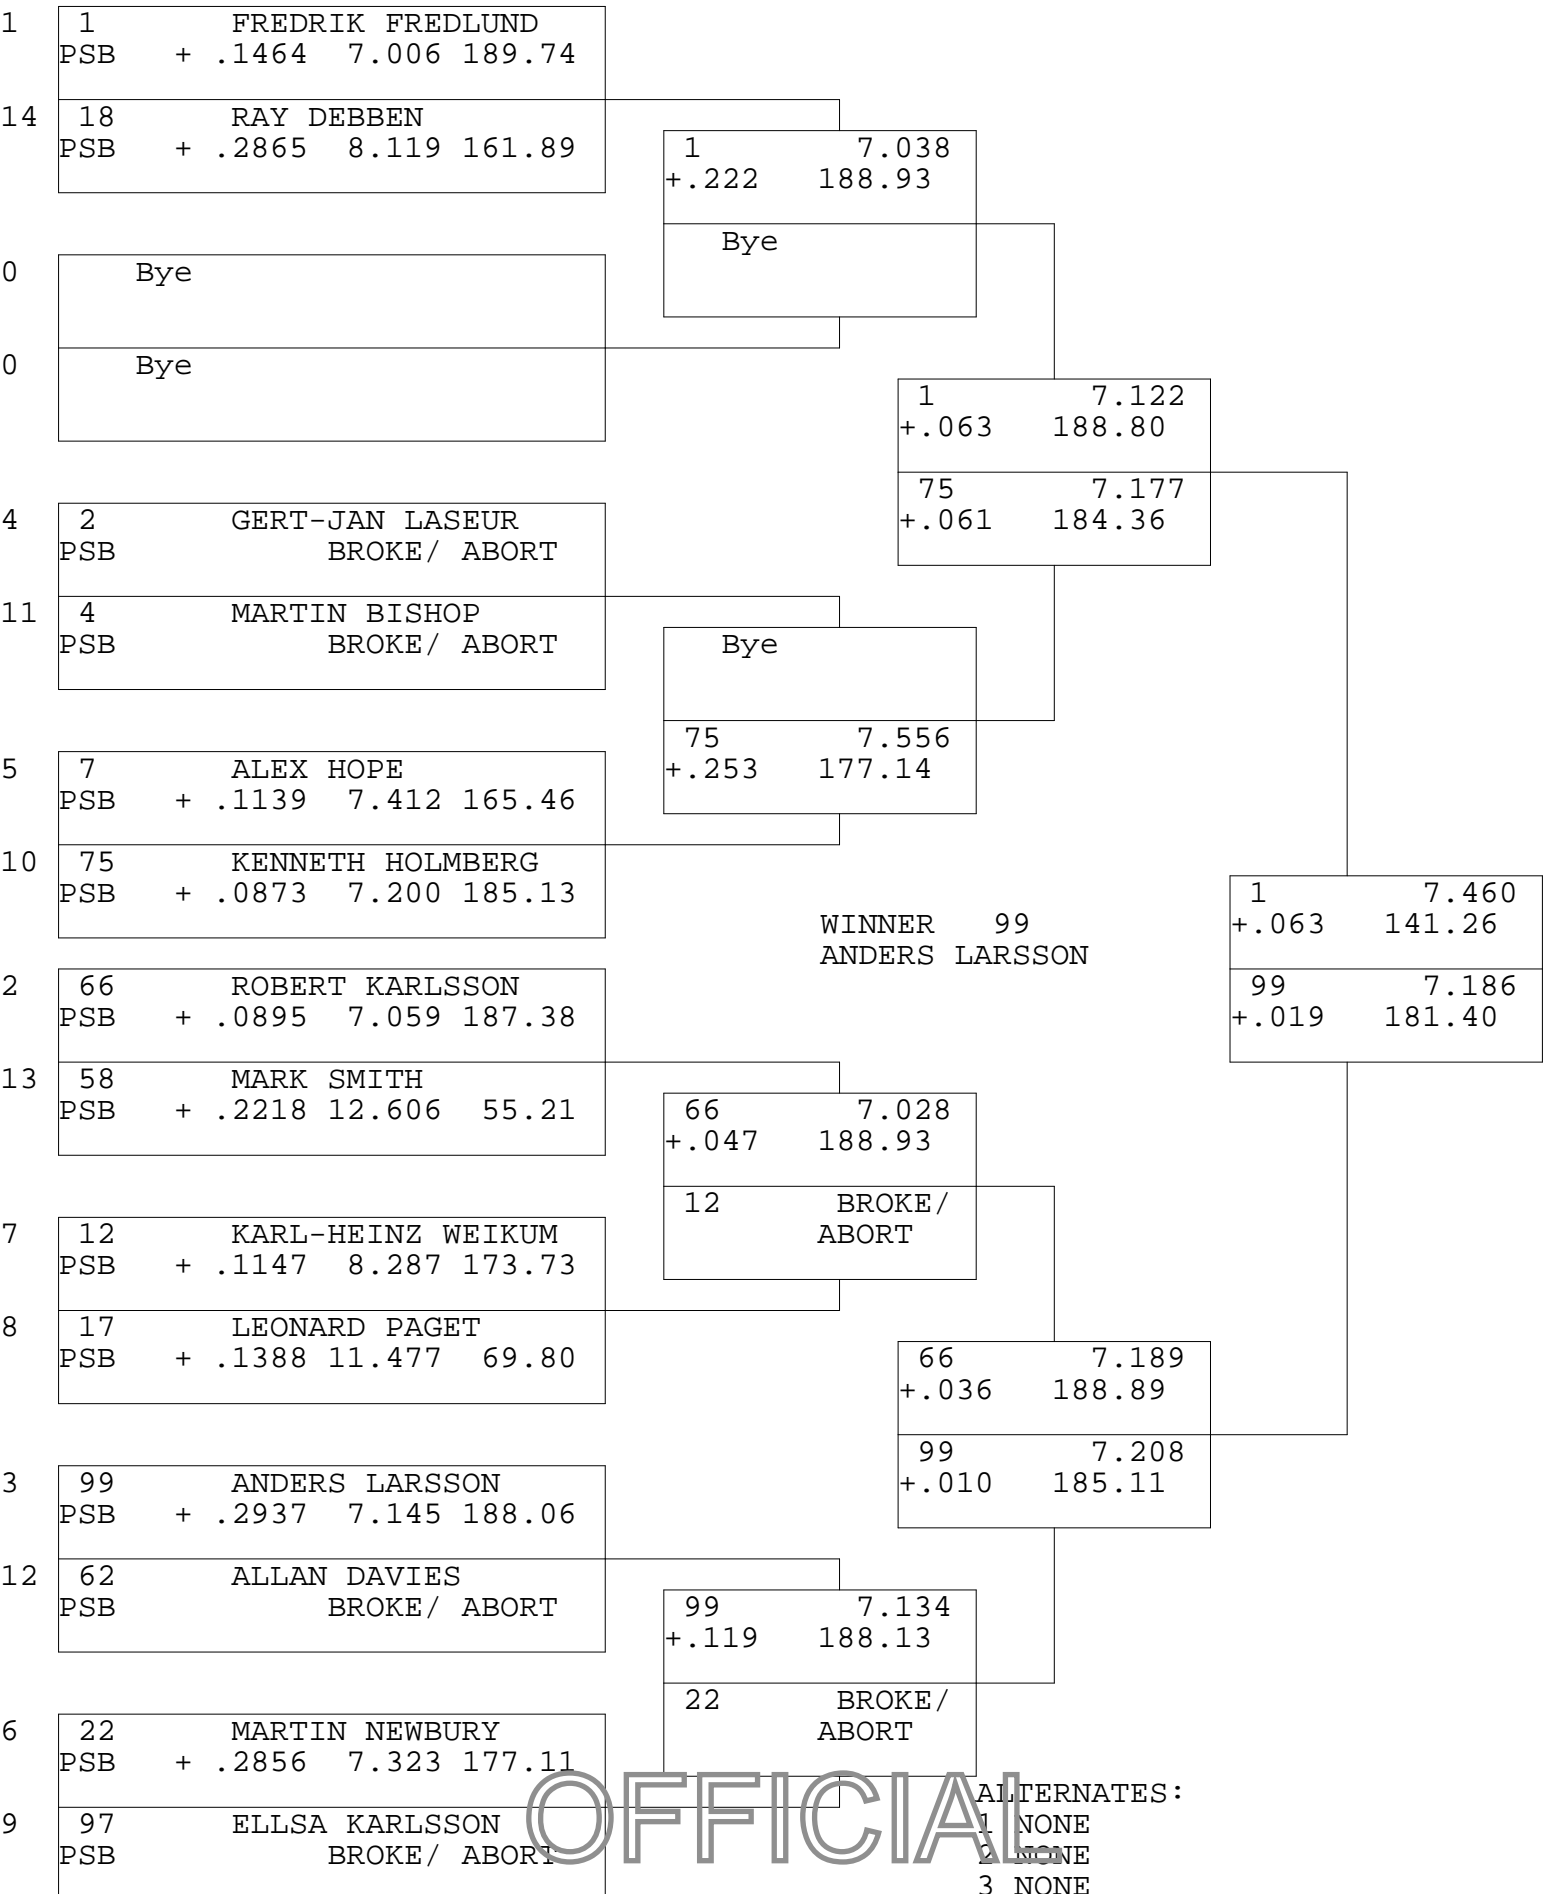

FIM PRO STOCK BIKE

TSI RACENET SYSTEM
PROGRESSIVE LADDER FOR 14 CARS

06/09/2015
15:52:23

OFFICIAL