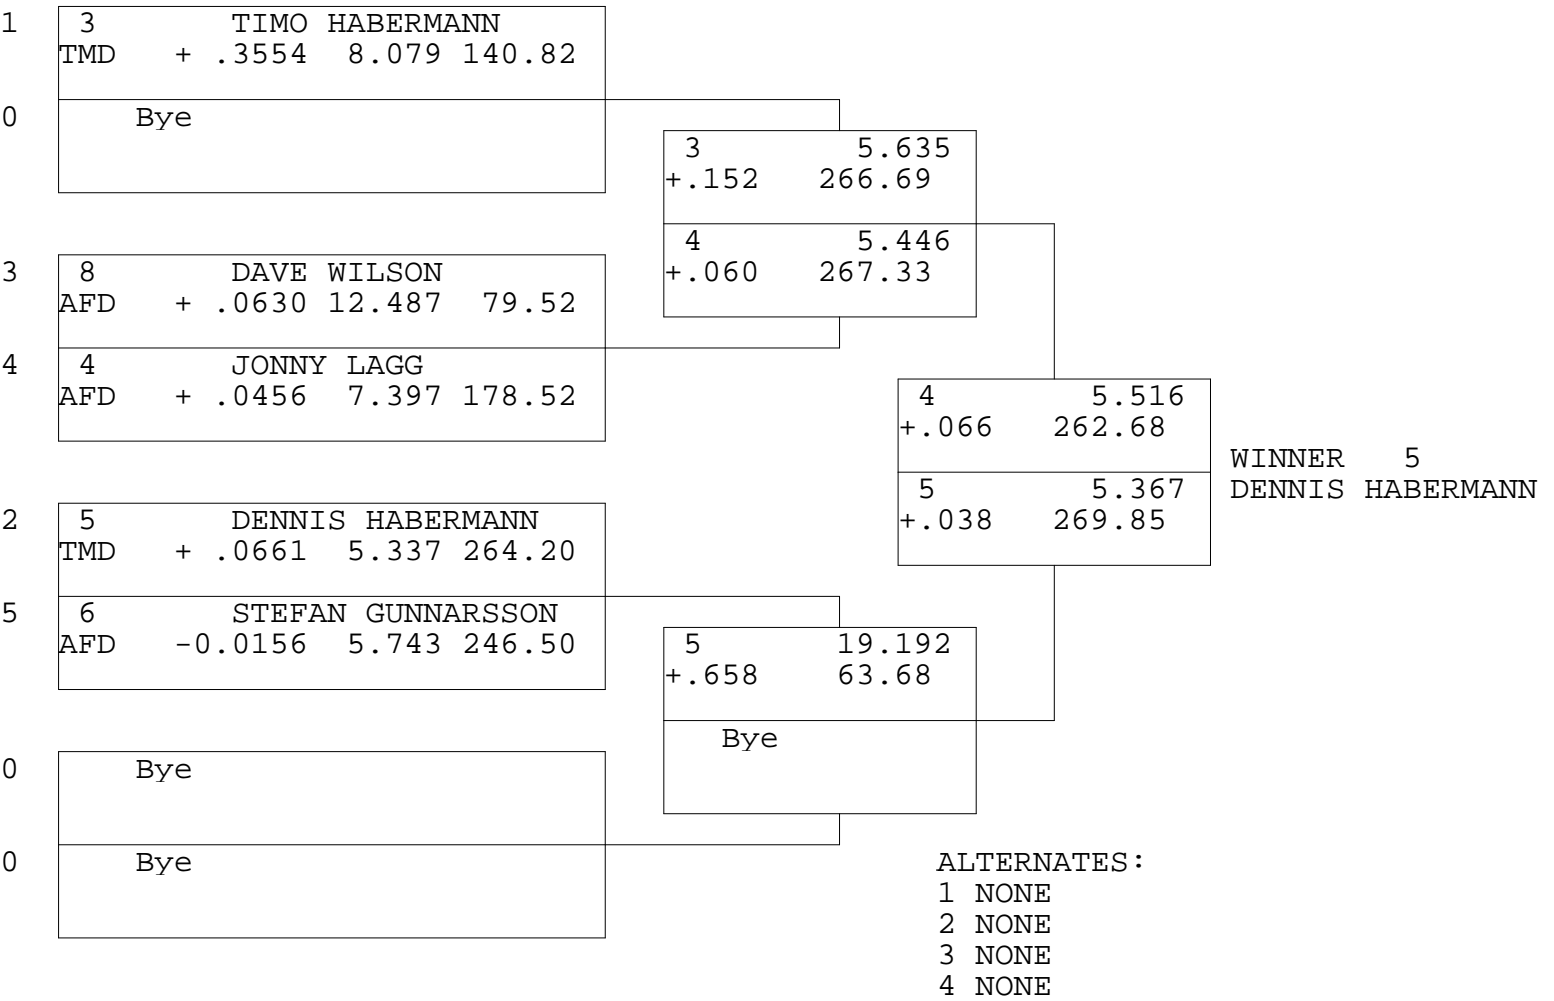

FIA TMD

TSI RACENET SYSTEM
PROGRESSIVE LADDER FOR 5 CARS

06/09/2015
16:06:40

OFFICIAL