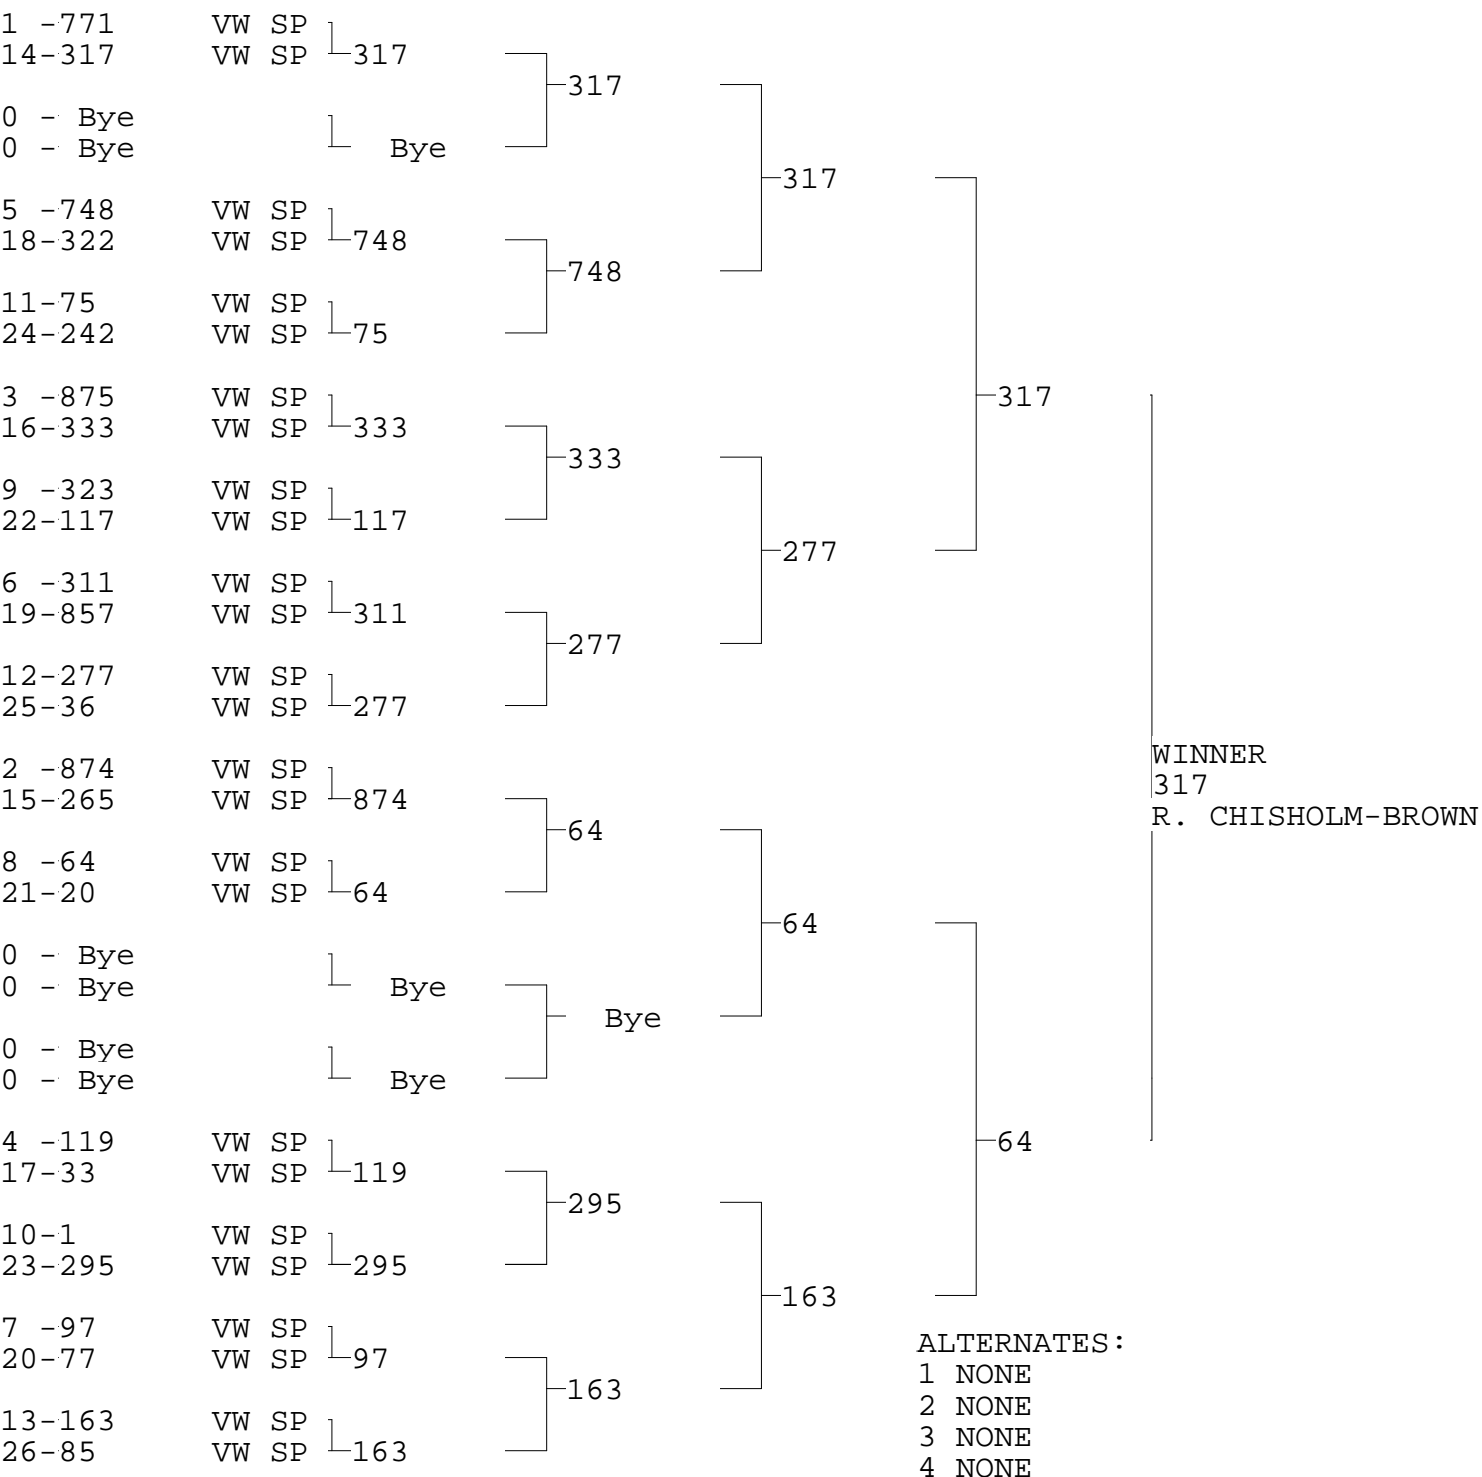

VW SPORTSMAN

TSI RACENET SYSTEM  
PROGRESSIVE LADDER FOR 26 CARS

19/07/2015  
17:30:35

OFFICIAL