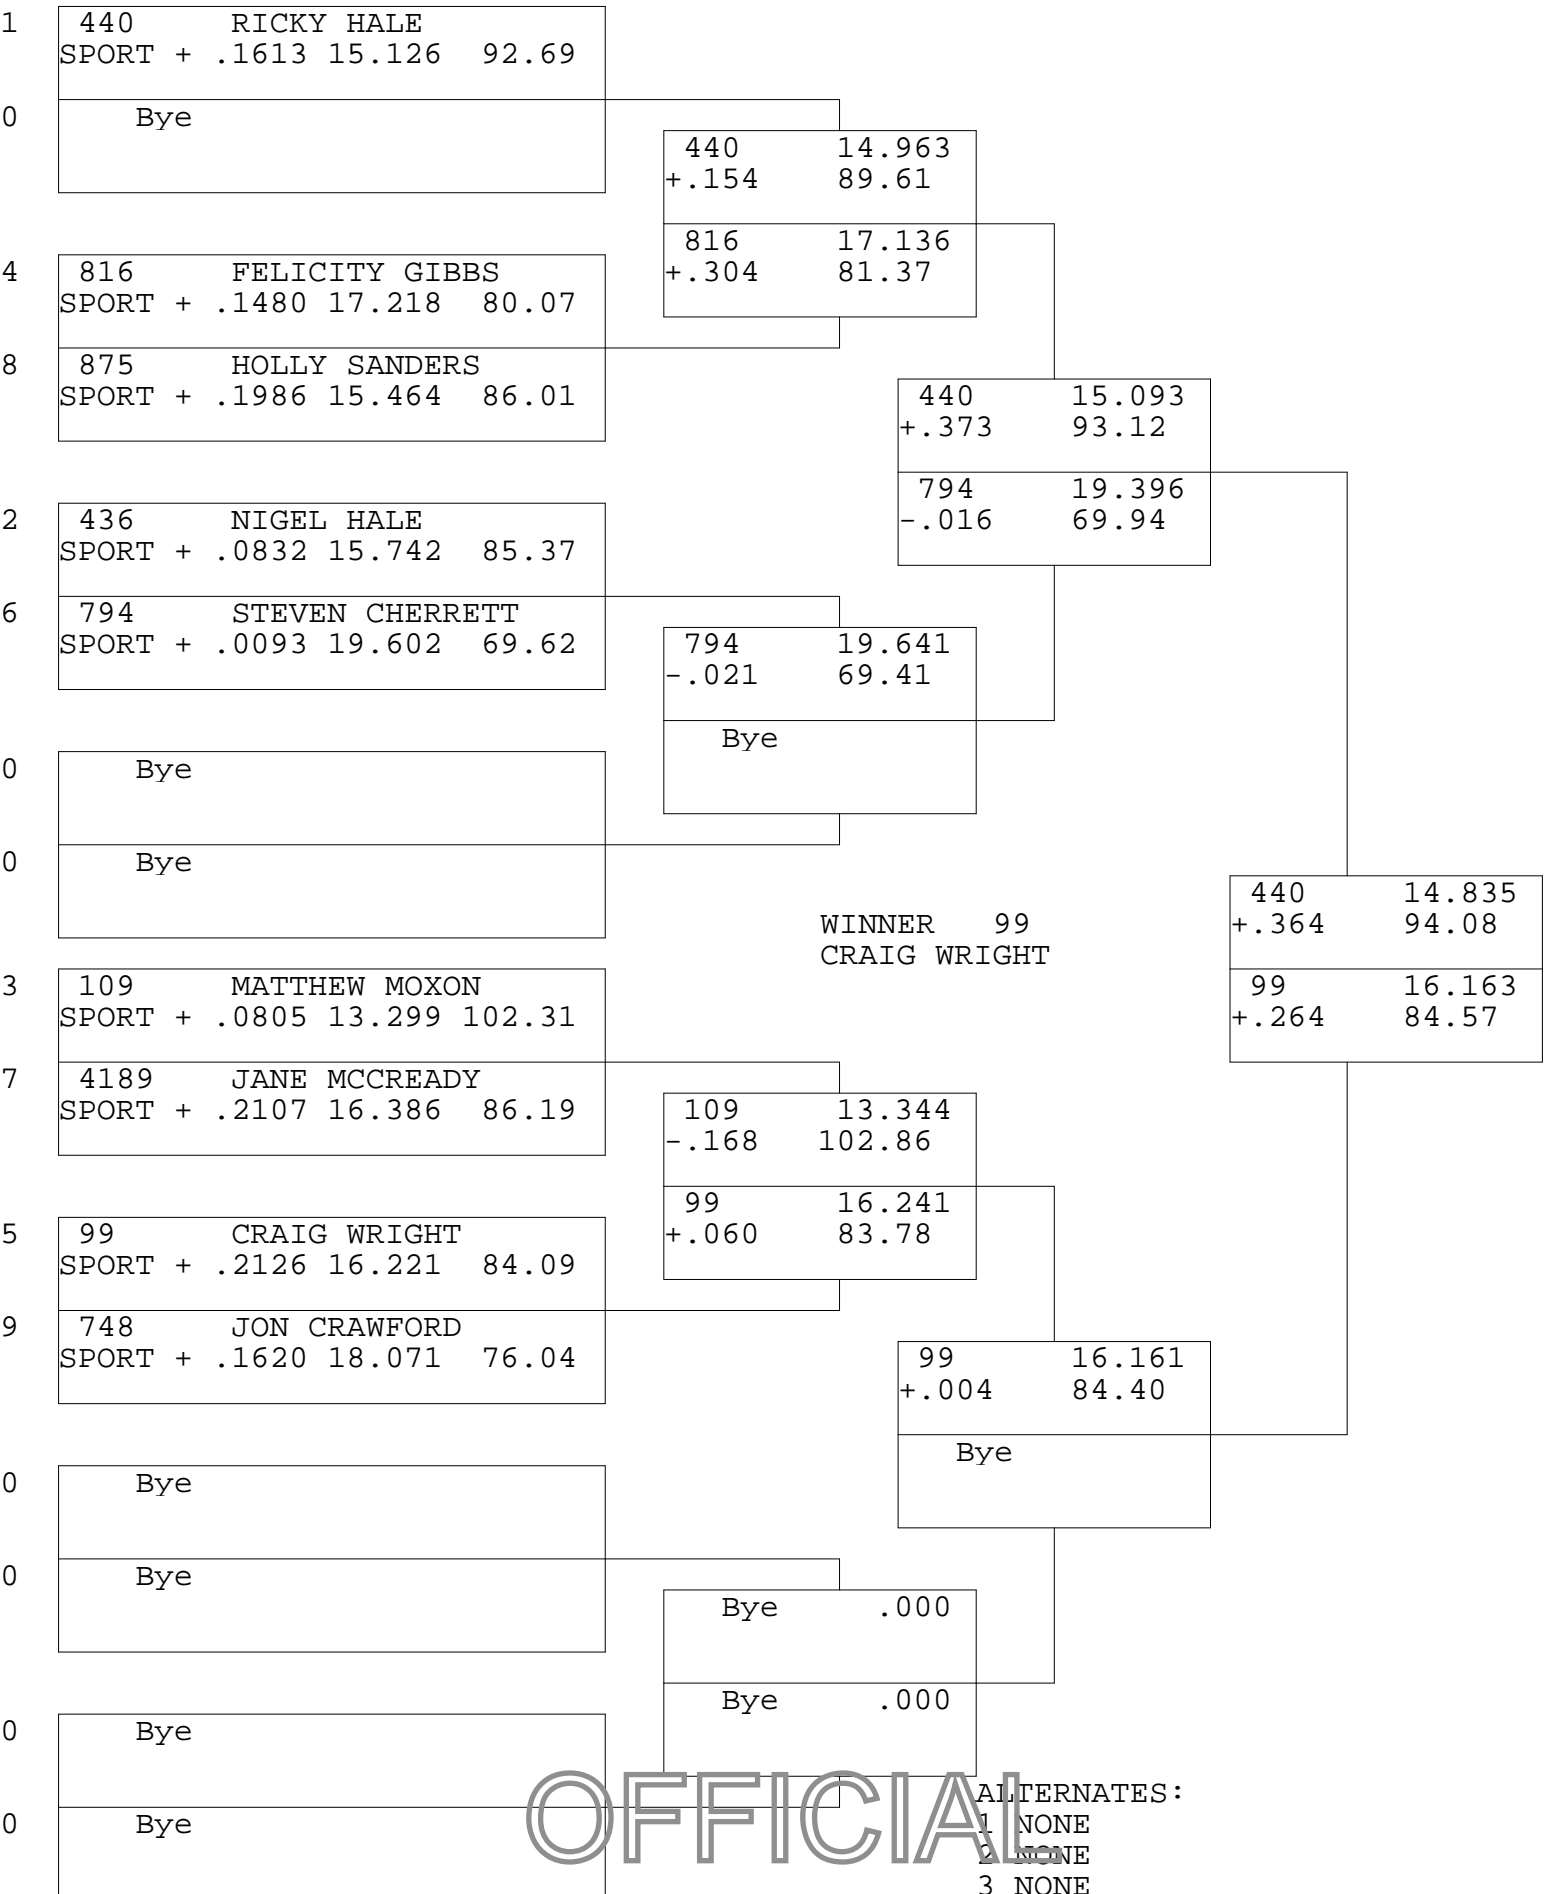

SPORTSMAN ET

TSI RACENET SYSTEM
PROGRESSIVE LADDER FOR 9 CARS

26/04/2015
16:32:43

OFFICIAL ALTERNATES:
1 NONE
2 NONE
3 NONE
4 NONE