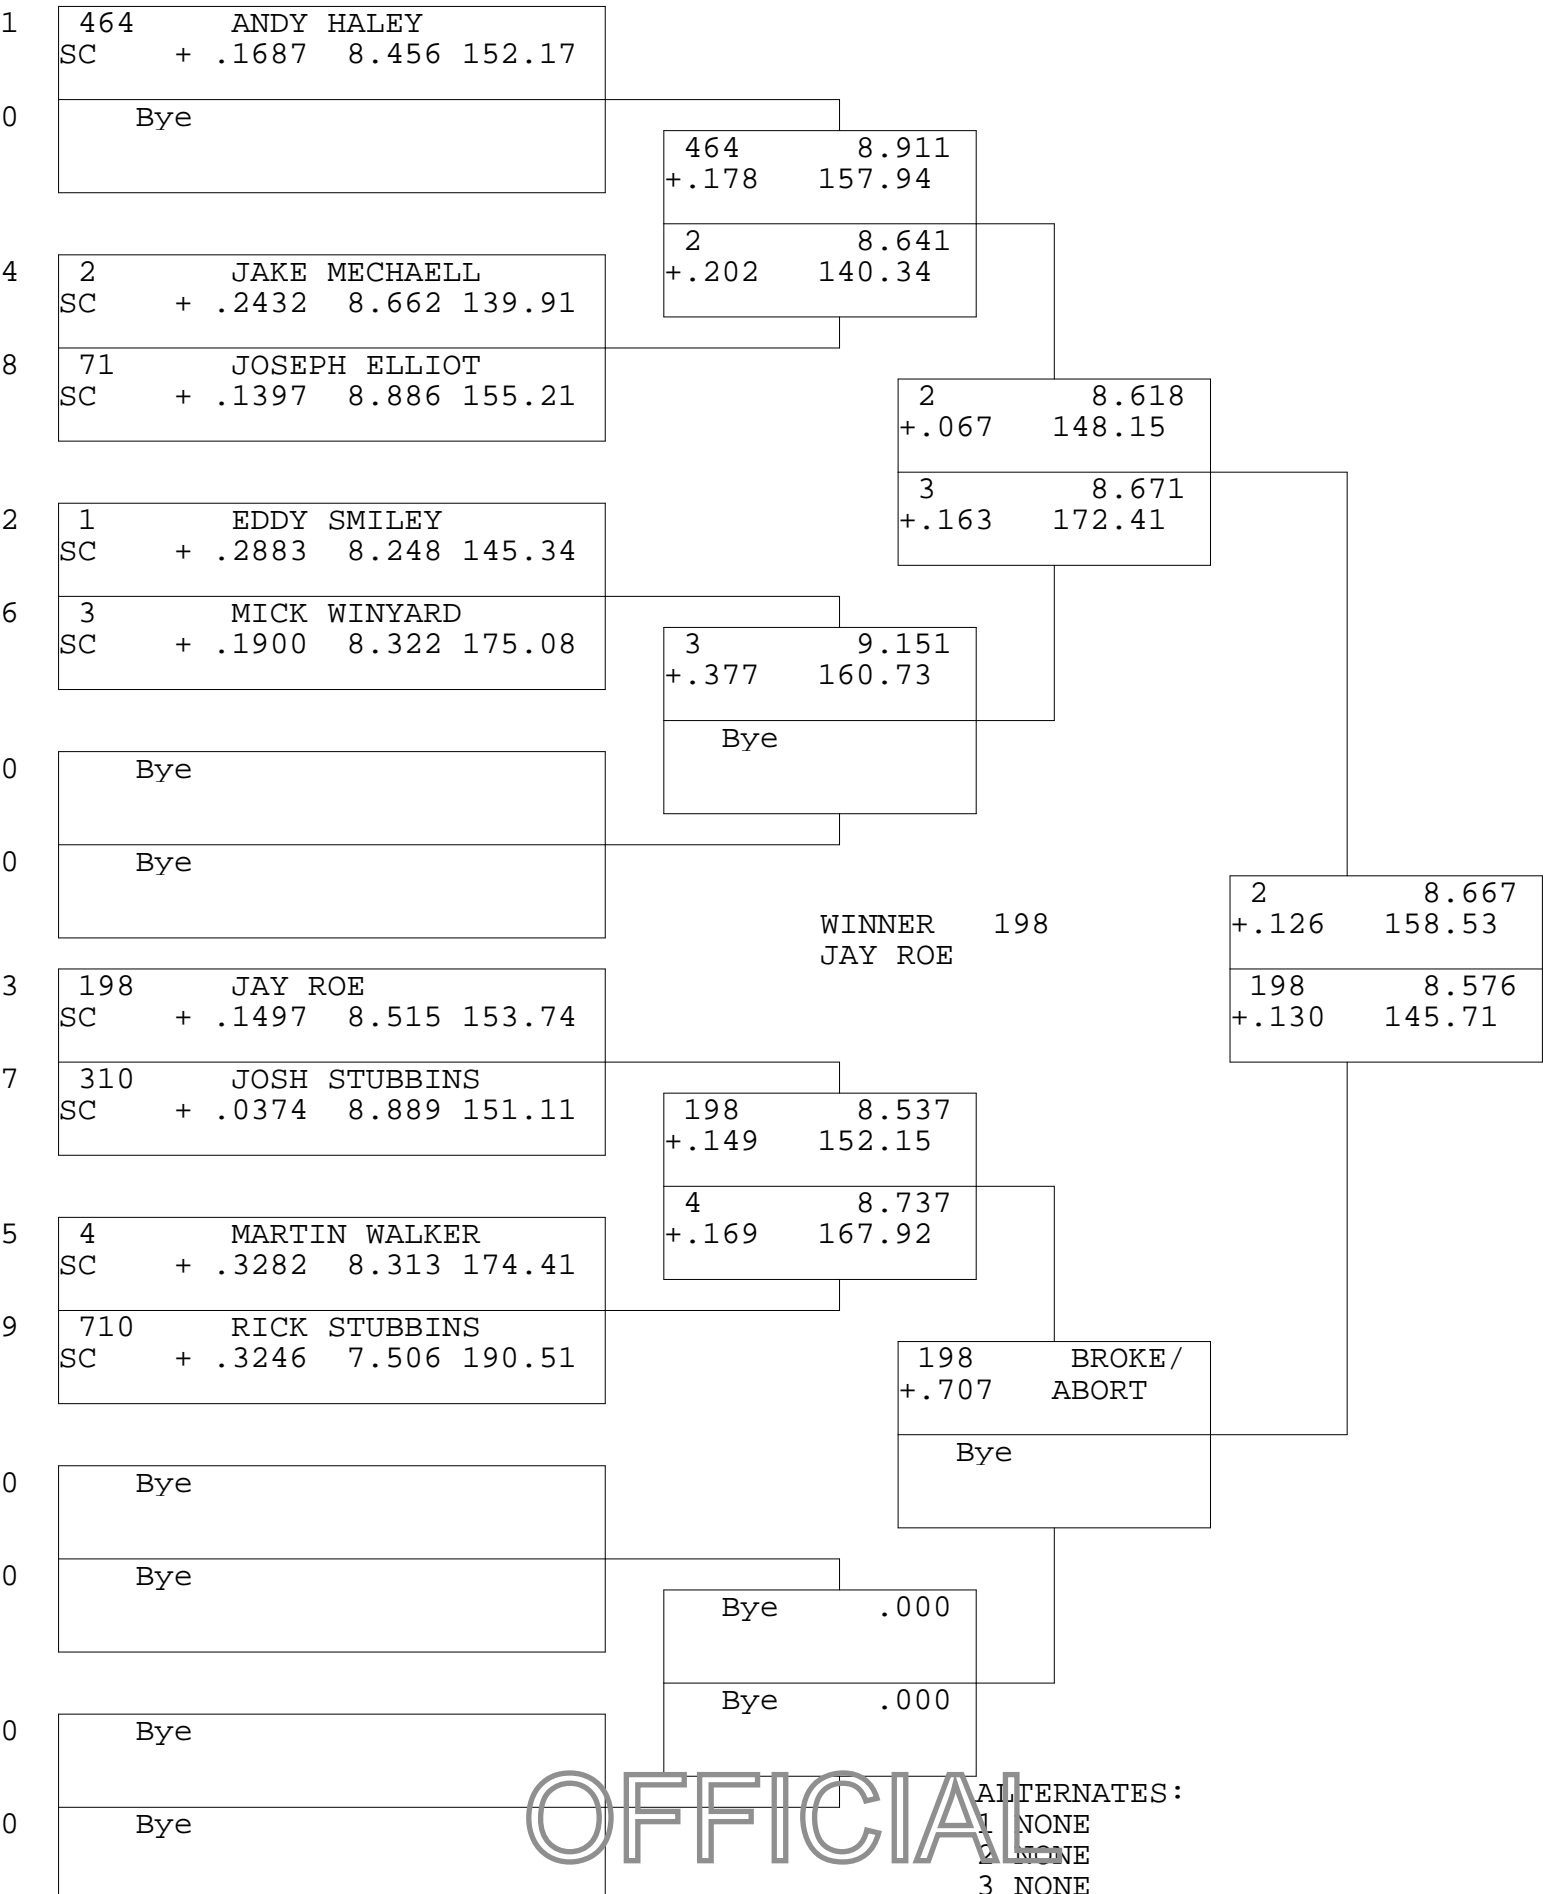

8.50 BIKE

TSI RACENET SYSTEM
PROGRESSIVE LADDER FOR 9 CARS

26/04/2015
16:38:42

OFFICIAL