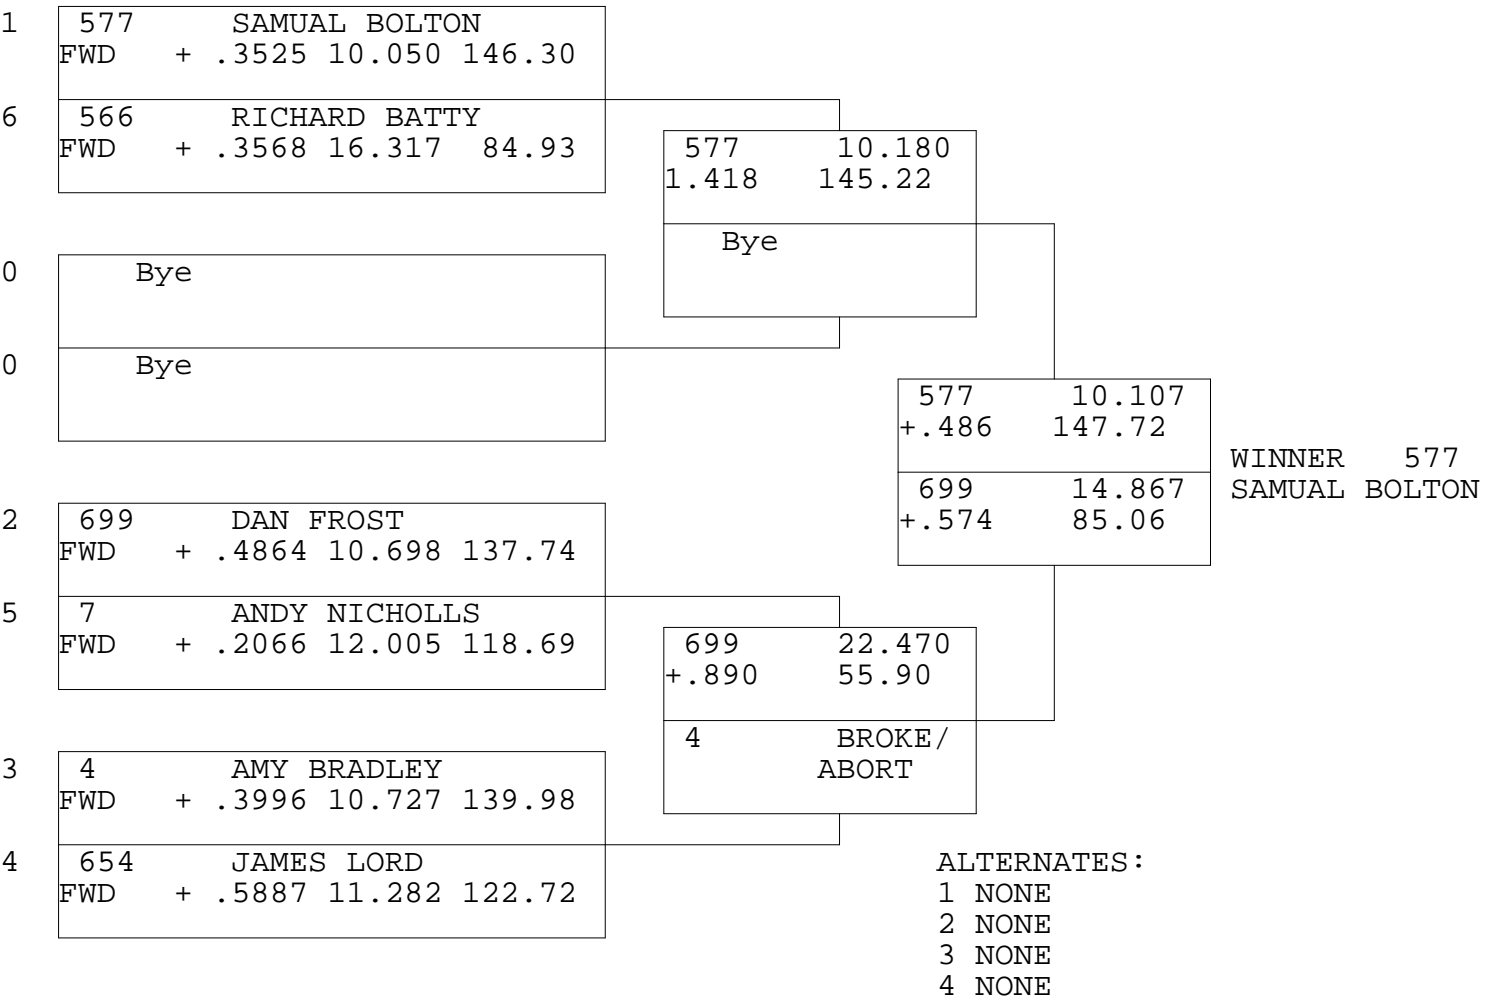

FRONT WHEEL DRIVE

TSI RACENET SYSTEM
 PROGRESSIVE LADDER FOR 6 CARS

03/08/2014
 15:33:27

OFFICIAL