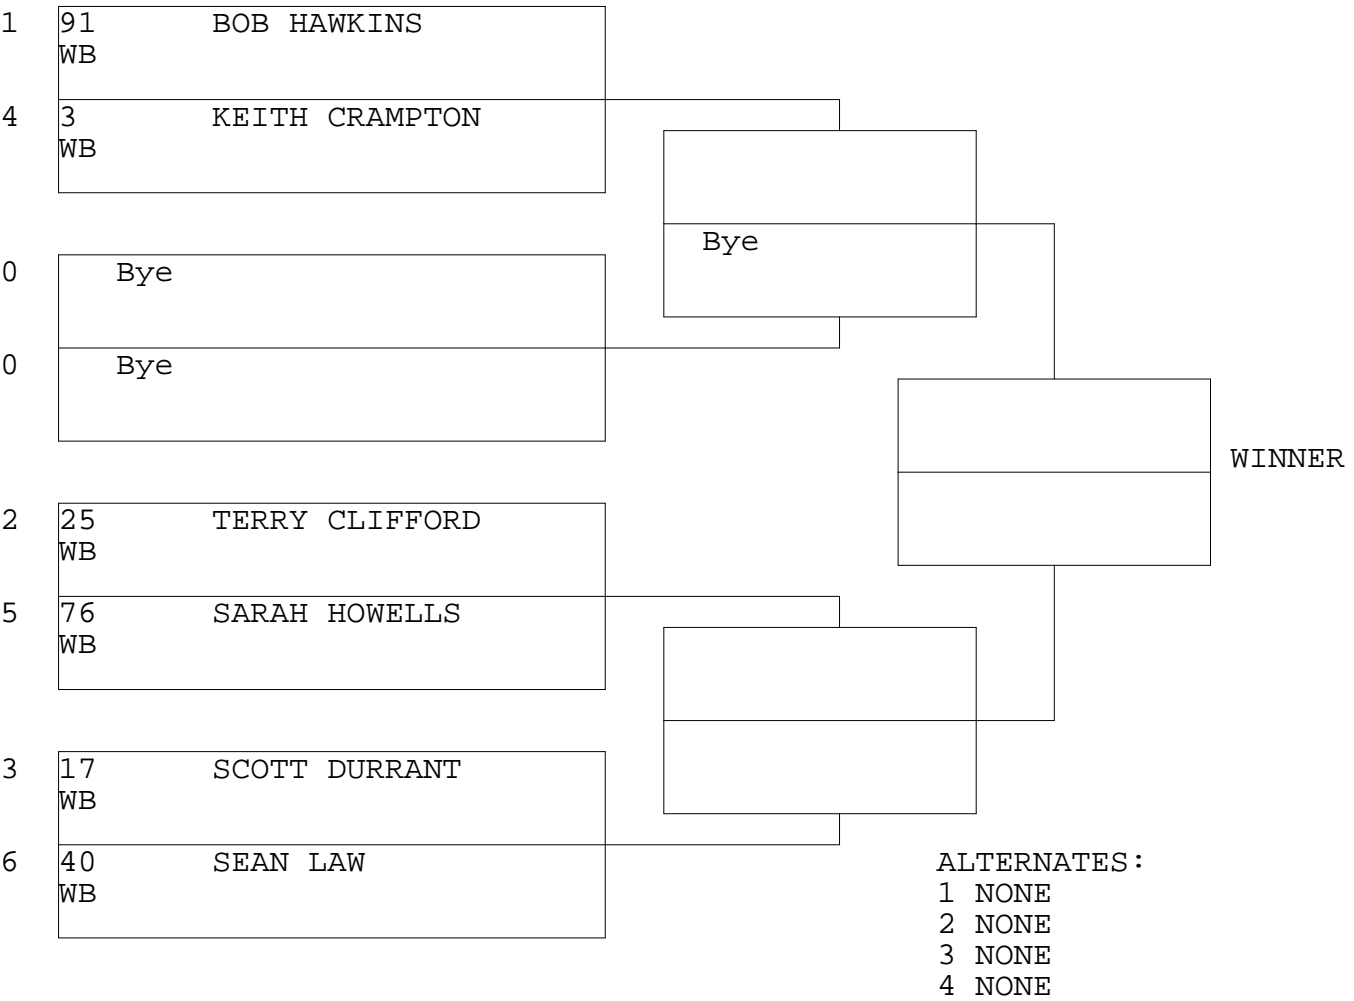

WILD BUNCH

TSI RACENET SYSTEM
PROGRESSIVE LADDER FOR 6 CARS

28/06/2014
19:40:36

OFFICIAL