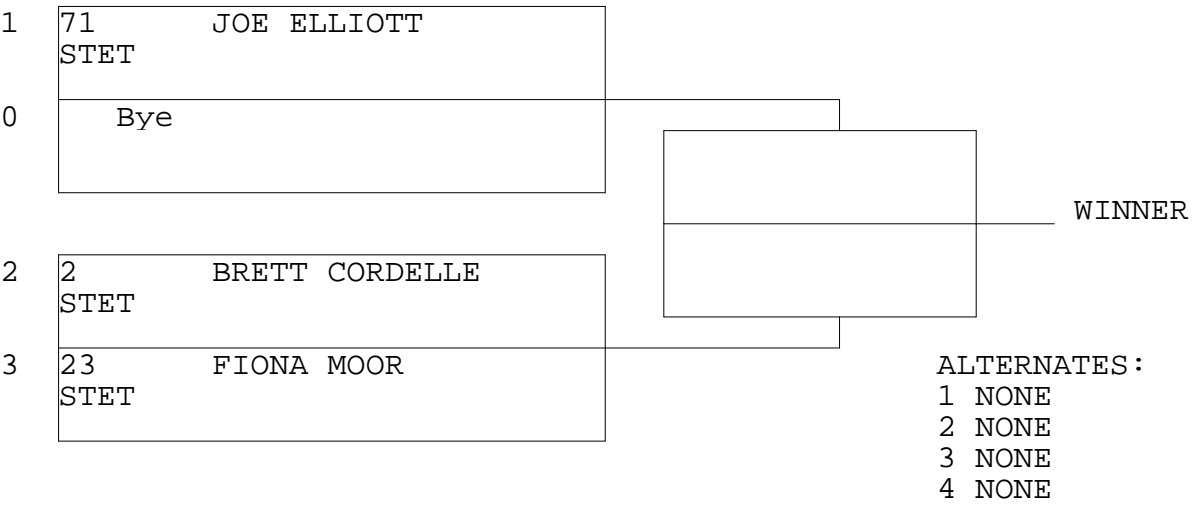

S/TWIN ET BRACKET

TSI RACENET SYSTEM
PROGRESSIVE LADDER FOR 3 CARS

29/06/2014
11:29:39

OFFICIAL