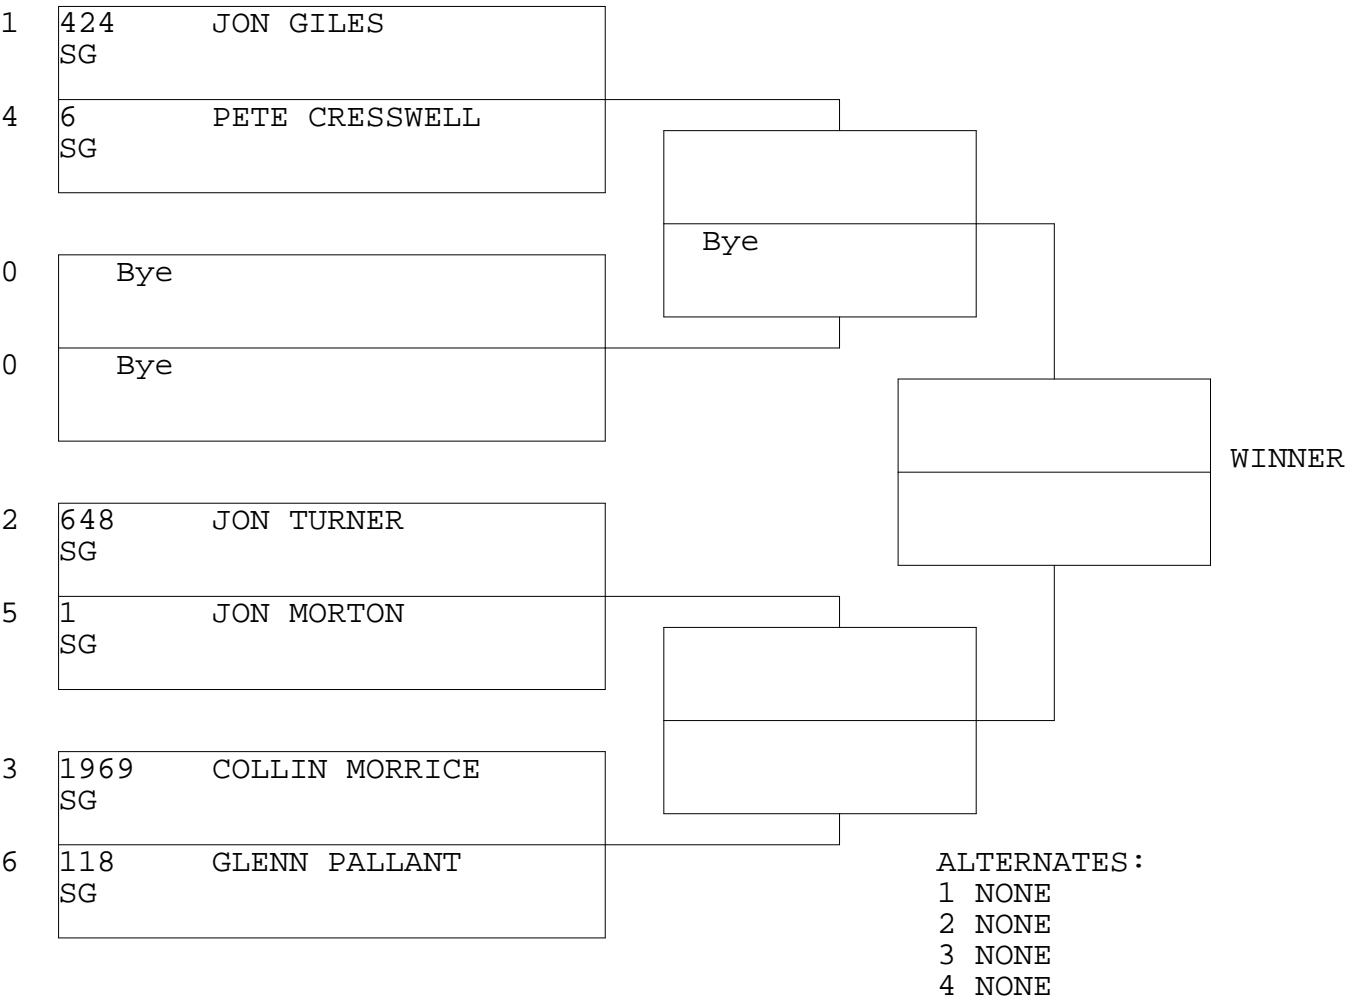

SUPER GAS

TSI RACENET SYSTEM
PROGRESSIVE LADDER FOR 6 CARS

29/06/2014
10:42:03

OFFICIAL