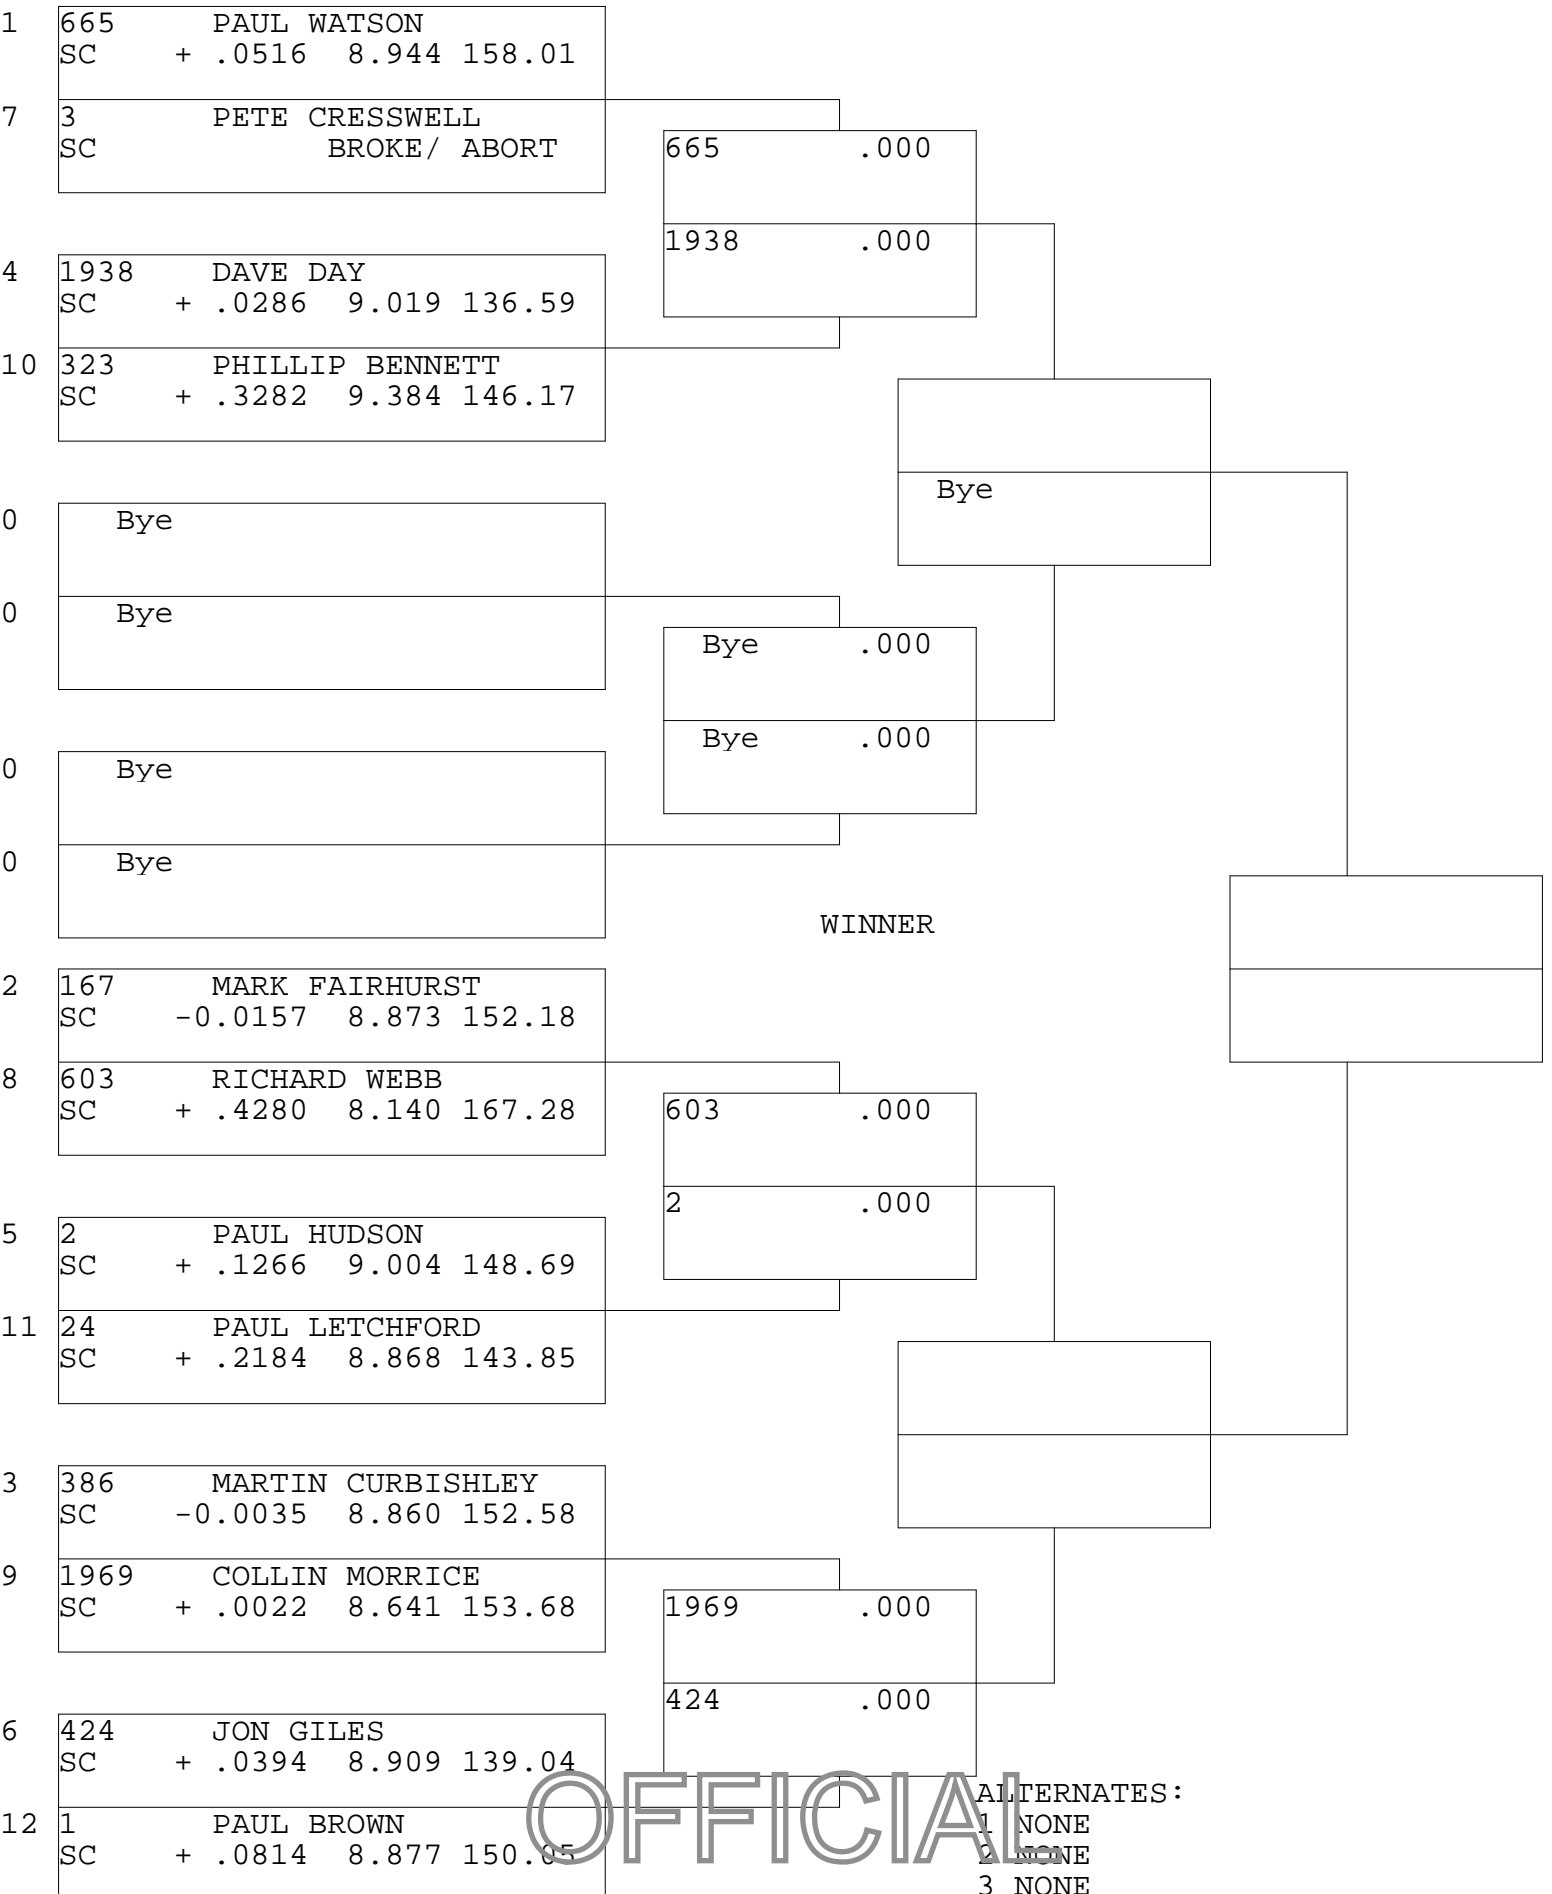

SUPER COMP

TSI RACENET SYSTEM
PROGRESSIVE LADDER FOR 12 CARS

29/06/2014
15:07:49

ALTERNATES:
1 NONE
2 NONE
3 NONE
4 NONE